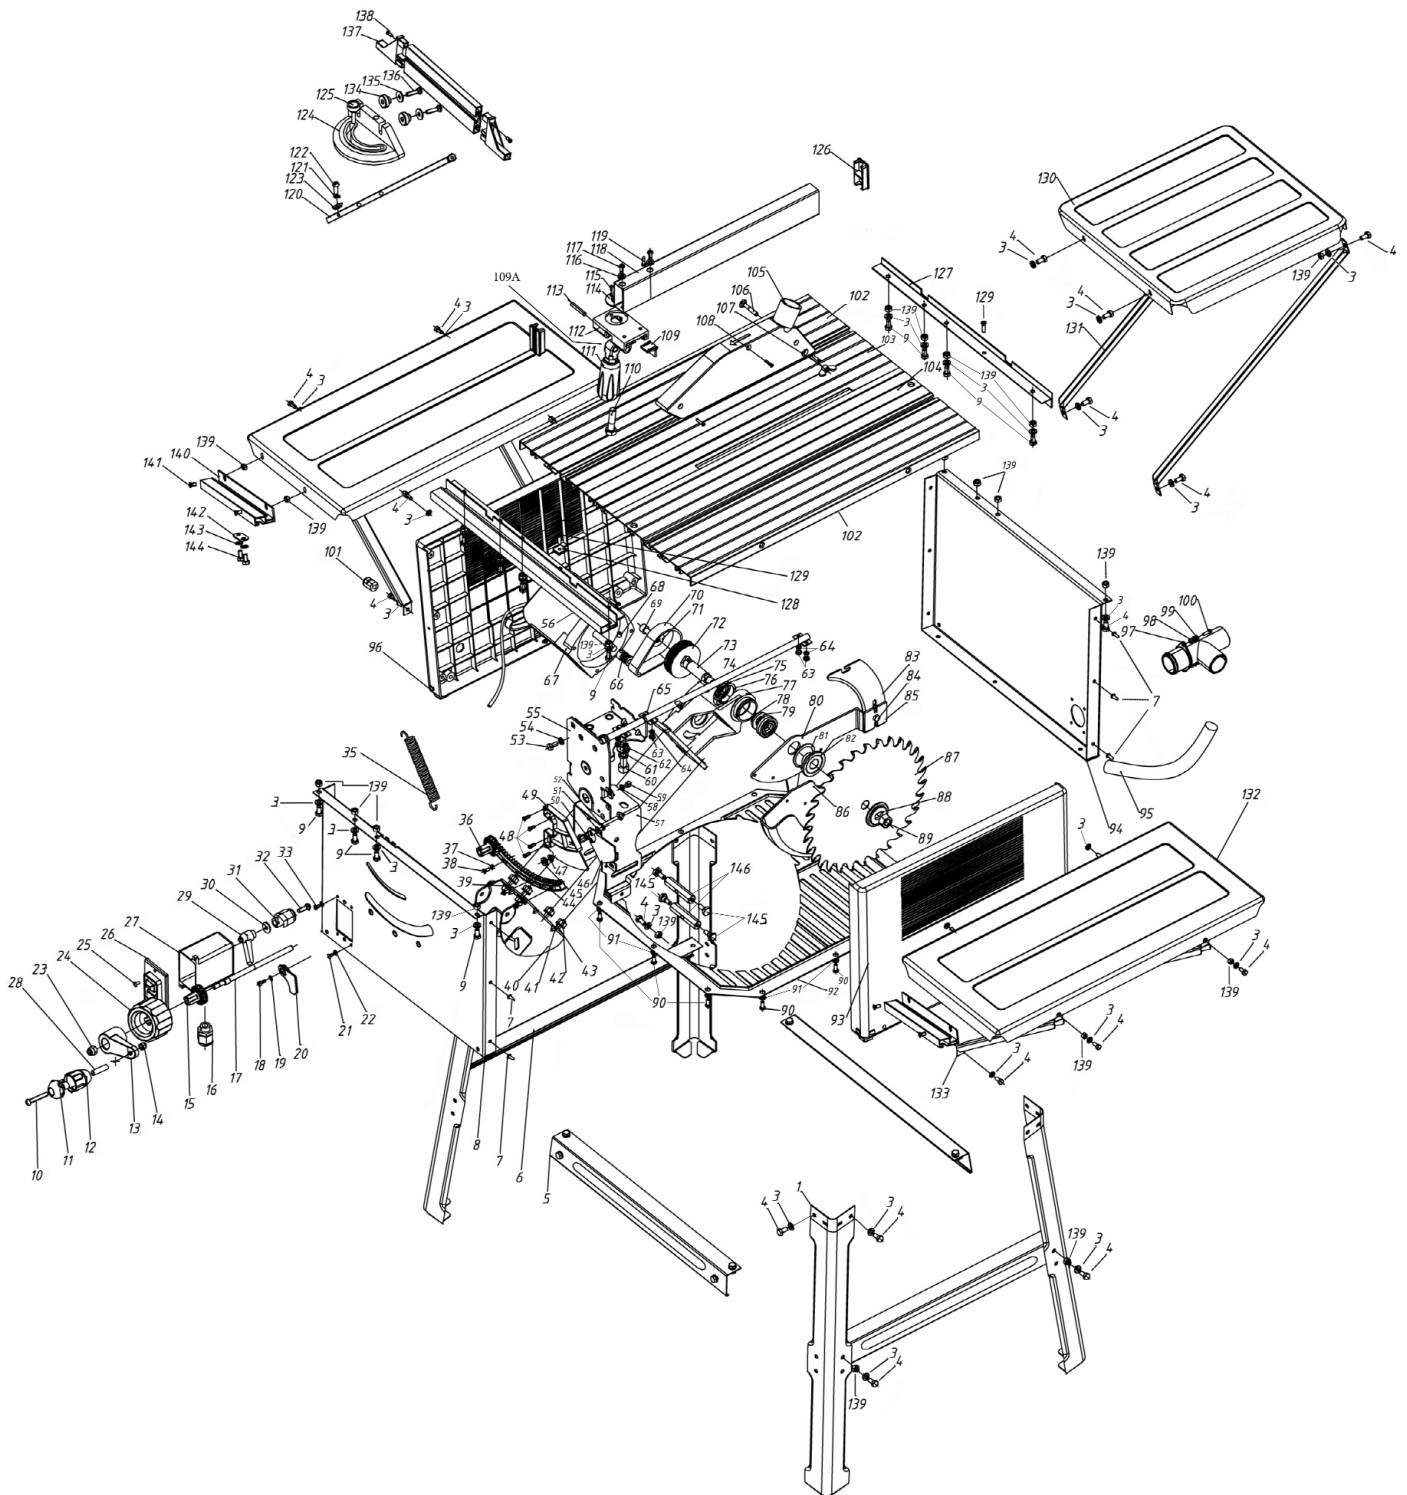

Parts Information:  
Table Saw Ø254mm with Stand &  
Extension Tables  
Model No: TS10SEW

**NOTE:** It is our policy to continually improve products and as such we reserve the right to alter data, specifications and component parts without prior notice.

01284 757500

01284 703534

sales@sealey.co.uk

www.sealey.co.uk

Parts Information:  
**Table Saw Ø254mm with Stand &  
 Extension Tables**  
**Model No: TS10SEW**

Item	Part No.	Description
1	TS10SEW.01	Stand
--	TS10SEW.02	Washer M6 (NOT SHOWN)
3	TS10SEW.03	Washer M6
4	SS612.S	Hex Head Set Screw m6x12mm Single
5	TS10SEW.05	Beam (Long)
6	TS10SEW.06	Beam (Short)
7	TS10SEW.07	Screw
8	TS10SEW.08	Table
9	TS10SEW.09	Screw
10	SCB650.SB	Socket Head Cap Screw m6x50 Black
11	TS10SEW.11	Handwheel Knob (1)
12	TS10SEW.12	Handwheel Knob (2)
13	TS10SEW.13	Arm
14	NLN6.S	Nyloc Nut M6 Zinc Din 985 (Single)
15	TS10SEW.15	Gear
16	TS10SEW.16	Relief Strain
17	TS10SEW.17	Threaded Bar
18	TS10SEW.18	Screw
19	TS10SEW.19	EXT Tooth Washer
20	TS10SEW.20	Indicator
21	TS10SEW.21	Screw m4x12 Pan Pozi
22	TS10SEW.22	Washer M4
--	FWM4.S	Flat Washer M4 Single (NOT SHOWN)
23	NLN6.SB	Nyloc Nut M6 Black (Single)
24	TS10SEW.24	Handwheel
25	MSP48.S	Machine Screw Pan Head Phillips m4x8mm (Single)
26	TS10SEW.26	Switch
27	TS10SEW.27	Switch Box
28	TS10SEW.28	Spring Pin m3.3 x 25
29	TS10SEW.29	Handle
30	RW619.S	Repair Washer m6x19 (Single)
31	TS10SEW.31	Relief Strain
32	CBN616.S	Coach Bolt m6x16mm (Single)
33	TS10SEW.33	Washer
35	TS10SEW.35	Spring
36	TS10SEW.36	Gear
37	NLN5.S	Nyloc Nut M5 Zinc Din 985 (Single)
38	TS10SEW.38	Screw m4x12
39	TS10SEW.39	Spring Washer