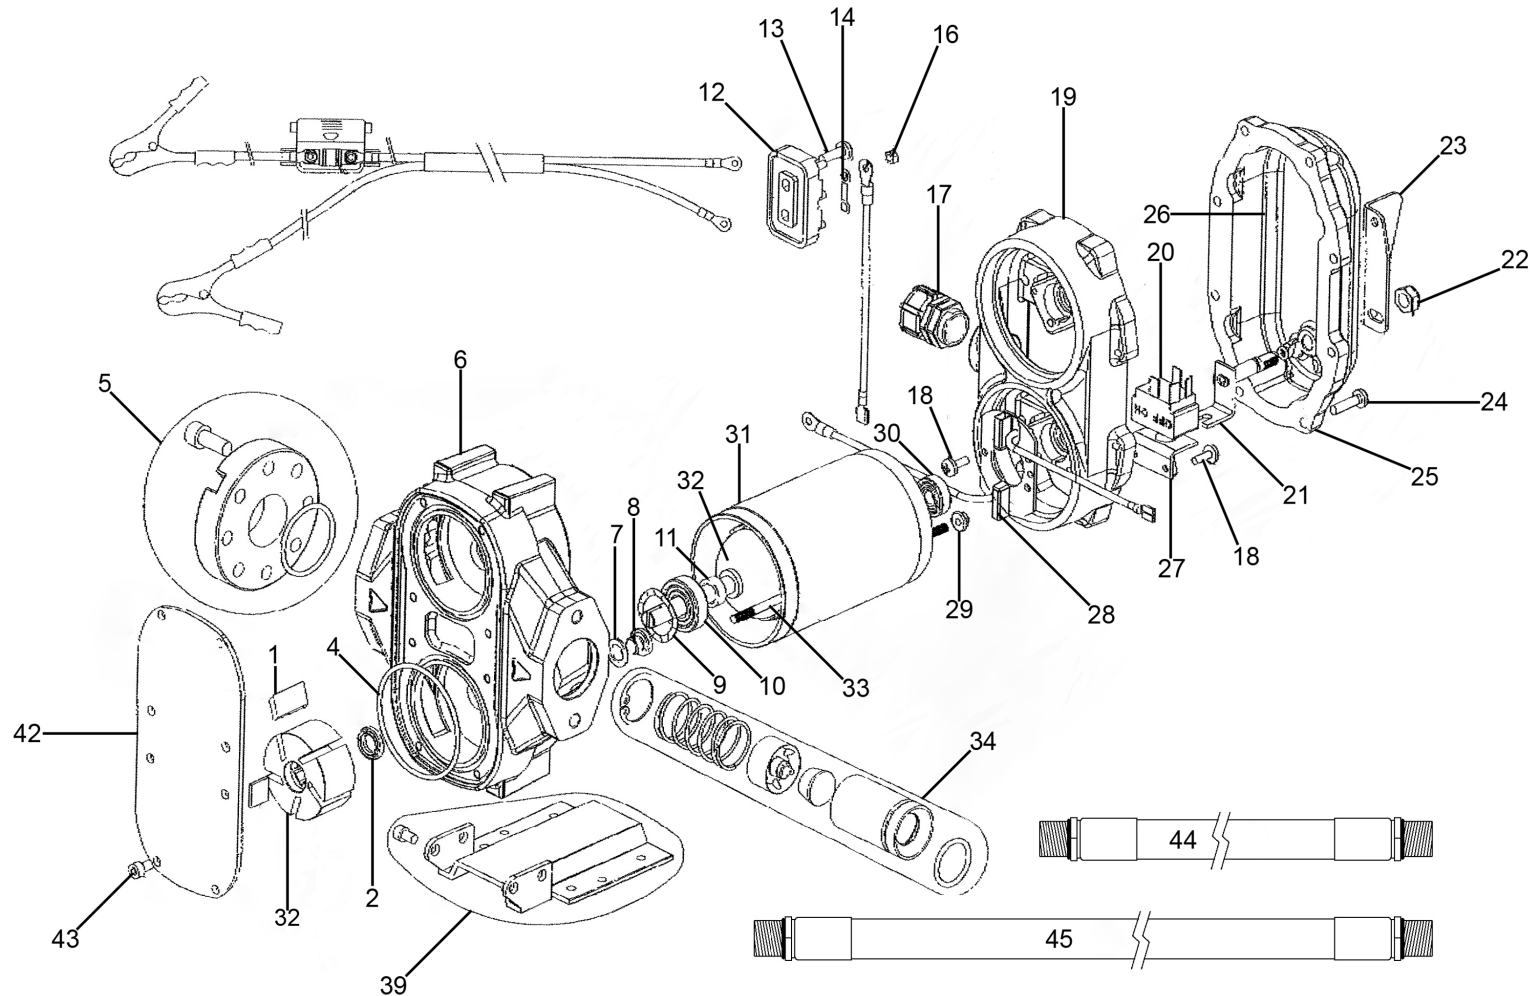

Parts Information:
Diesel & Fluid Transfer Pump 24V High Volume
Model No: TP9824

NOTE: It is our policy to continually improve products and as such we reserve the right to alter data, specifications and component parts without prior notice.

sales@sealey.co.uk

www.sealey.co.uk

Parts Information:
Diesel & Fluid Transfer Pump 24V High Volume
Model No: TP9824

Item	Part No.	Description
1	500/9826	Vane
2	500/10132	Sealing Ring
4	500/9953	Gasket, Chamber Cover Seal
5	500/9180	Flange Kit
6	500/9922	Double Pump Casing
7	500/10013	Washer
8	500/10001	Plug G/8 Socket Head
9	500/10122	Compensating Ring
10	B/6201-2RS	Bearing
11	500/10121	Ring
12	500/9959	6-Pin Terminal Board
13	500/8826	Screw M5 x 16mm
14	500/9995	Electric Connector Blade
16	SN4.S	Steel Nut M4
17	500/9964	Cable Clamp
18	500/8695	Screw
19	500/9923	Terminal Board Case
20	500/9965	Switch, Toggle (c/w Fixings)
21	500/9967	Switch Lever/ Pin Kit
22	500/8799	Nut
23	500/9970	Pump Starting Lever
24	500/10024	Screw

Item	Part No.	Description
25	500/9924	Terminal Board Cover
26	500/6886	Seal
27	500/9966	Switch Plate
28	500.1412	Pump Motor Repair Kit
29	500/10023	Hex Nut
30	B/608ZZ	Bearing
31	500/10010	Rotor Body
32	500/10102	Rotor Complete
33	500/10022	Tie Rod
34	500/10450	Bypass Cartridge
39	500/9224	Pump Base Kit
42	500/9893	Chamber Cover
43	SCB510.S	Socket Cap Bolt M5 x 10mm
44	500.12119000	Suction/Inlet Hose
45	500/OAB3086	Hose
--	TP108	Dispenser Nozzle (Not Shown)
--	500.7060	Pump Cable 2mtr (Not Shown)
--	500.7070	Pump Cable 4mtr (Not Shown)
--	120/802309	Fuse 40Amp (Pack of 20) (Not Shown)
--	500/R10068000	Fuse 30Amp (Not Shown)
--	500.7746	Non-Return Valve (c/w Strainer)(Not Shown)