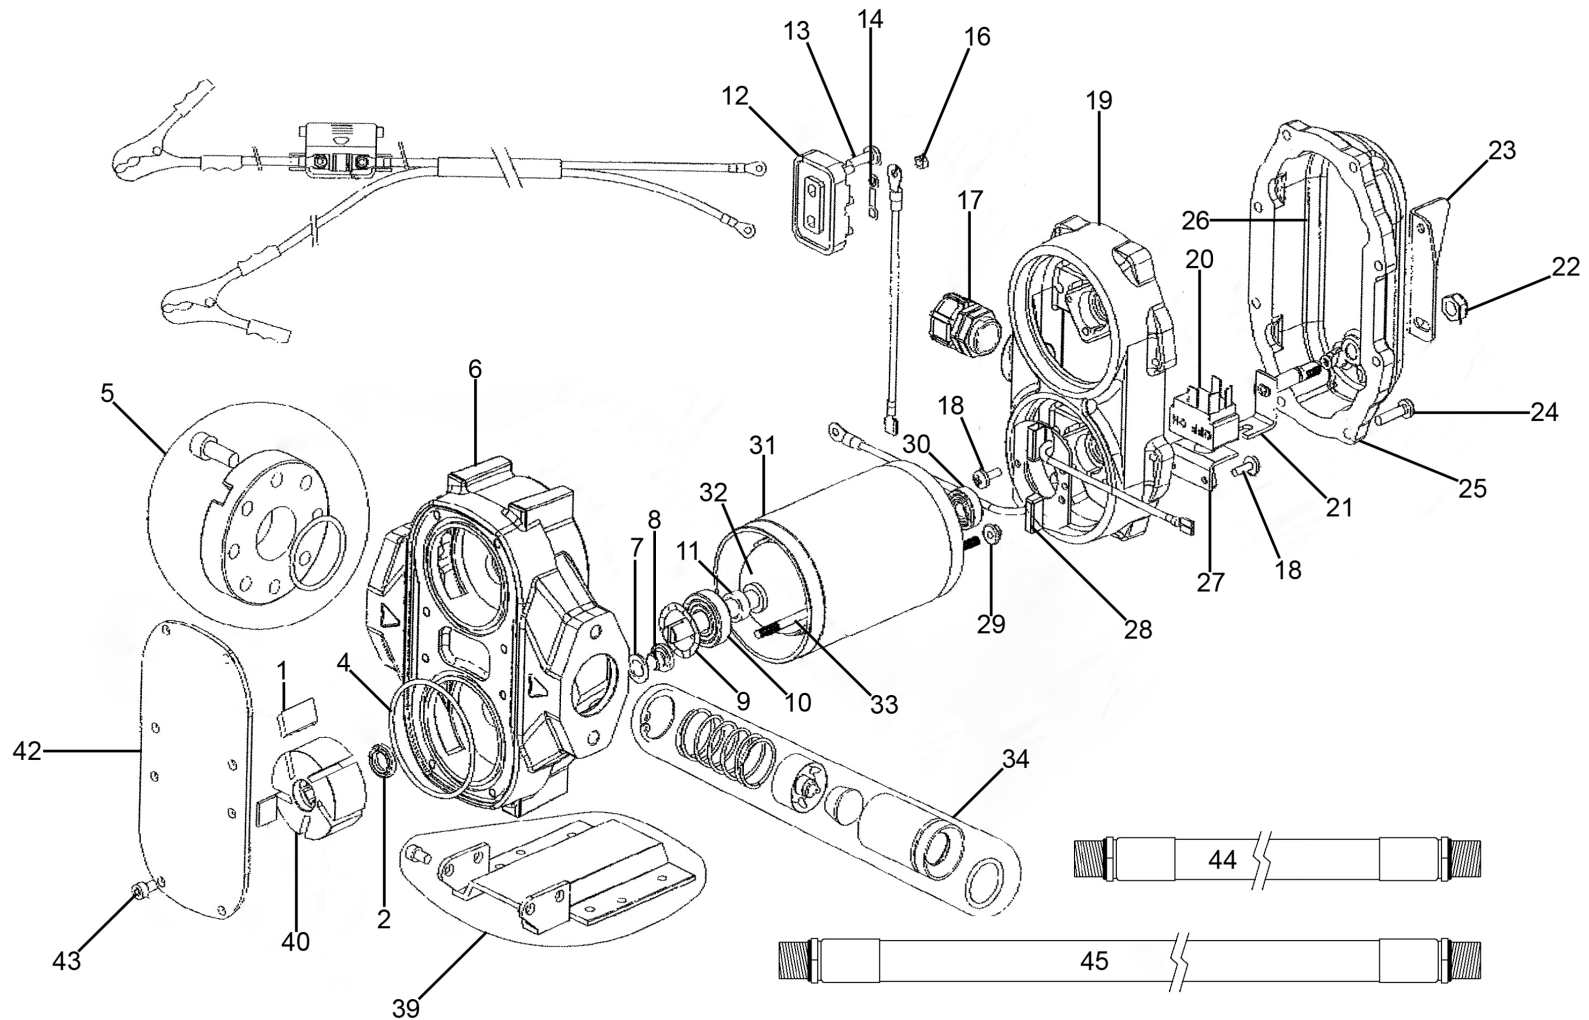

Parts Information:  
**Diesel & Fluid Transfer Pump 12V High Volume**  
**Model No: TP98**

**NOTE:** It is our policy to continually improve products and as such we reserve the right to alter data, specifications and component parts without prior notice.

sales@sealey.co.uk

www.sealey.co.uk

Parts Information:  
**Diesel & Fluid Transfer Pump 12V High Volume**  
**Model No: TP98**

Item	Part No.	Description
1	500/9826	Vane
2	500/10132	Sealing Ring
4	500/9953	Gasket, Chamber Cover Seal
5	500/9180	Flange Kit
6	500/9922	Double Pump Casing
7	500/10013	Washer
8	500/10001	Plug G/8 Socket Head
9	500/10122	Compensating Ring
10	B/6201-2RS	Bearing
11	500/10121	Ring
12	500/9959	6 Pin Terminal Board
13	500/8826	Screw M5 x 16mm
14	500/9995	Electric Connector Blade
16	SN4.S	Steel Nut M4
17	500/9964	Cable Clamp
18	500/8695	Screw
19	500/9923	Terminal Board Case
20	500/9965	Switch, Toggle (c/w Fixings)
22	500/8799	Nut
23	500/9970	Pump Starting Lever
24	500/10024	Screw

Item	Part No.	Description
25	500/9924	Terminal Board Cover
26	500/6886	Seal
27	500/9966	Switch Plate
28	500.1412	Pump Motor Repair Kit
29	500/10023	Hex Nut
30	B/608ZZ	Bearing
31	500/10010	Rotor Body
32	500/10102	Rotor Complete
33	500/10022	Tie Rod
34	500/10450	Bypass Cartridge
39	500/9224	Pump Base Assembly
40	500/9872	Rotor
42	500/9893	Chamber Cover
43	SCB510.S	Socket Cap Bolt M5 x 10mm
44	500.12119000	Suction/Inlet Hose
45	500/OAB3086	Hose
--	TP108	Dispenser Nozzle (Not Shown)
--	120/802309	Fuse 40Amp (Pack of 20)(Not Shown)
--	500/R10068000	Fuse 30Amp (Not Shown)
--	500.7746	Non-Return Valve (c/w Strainer)(Not Shown)