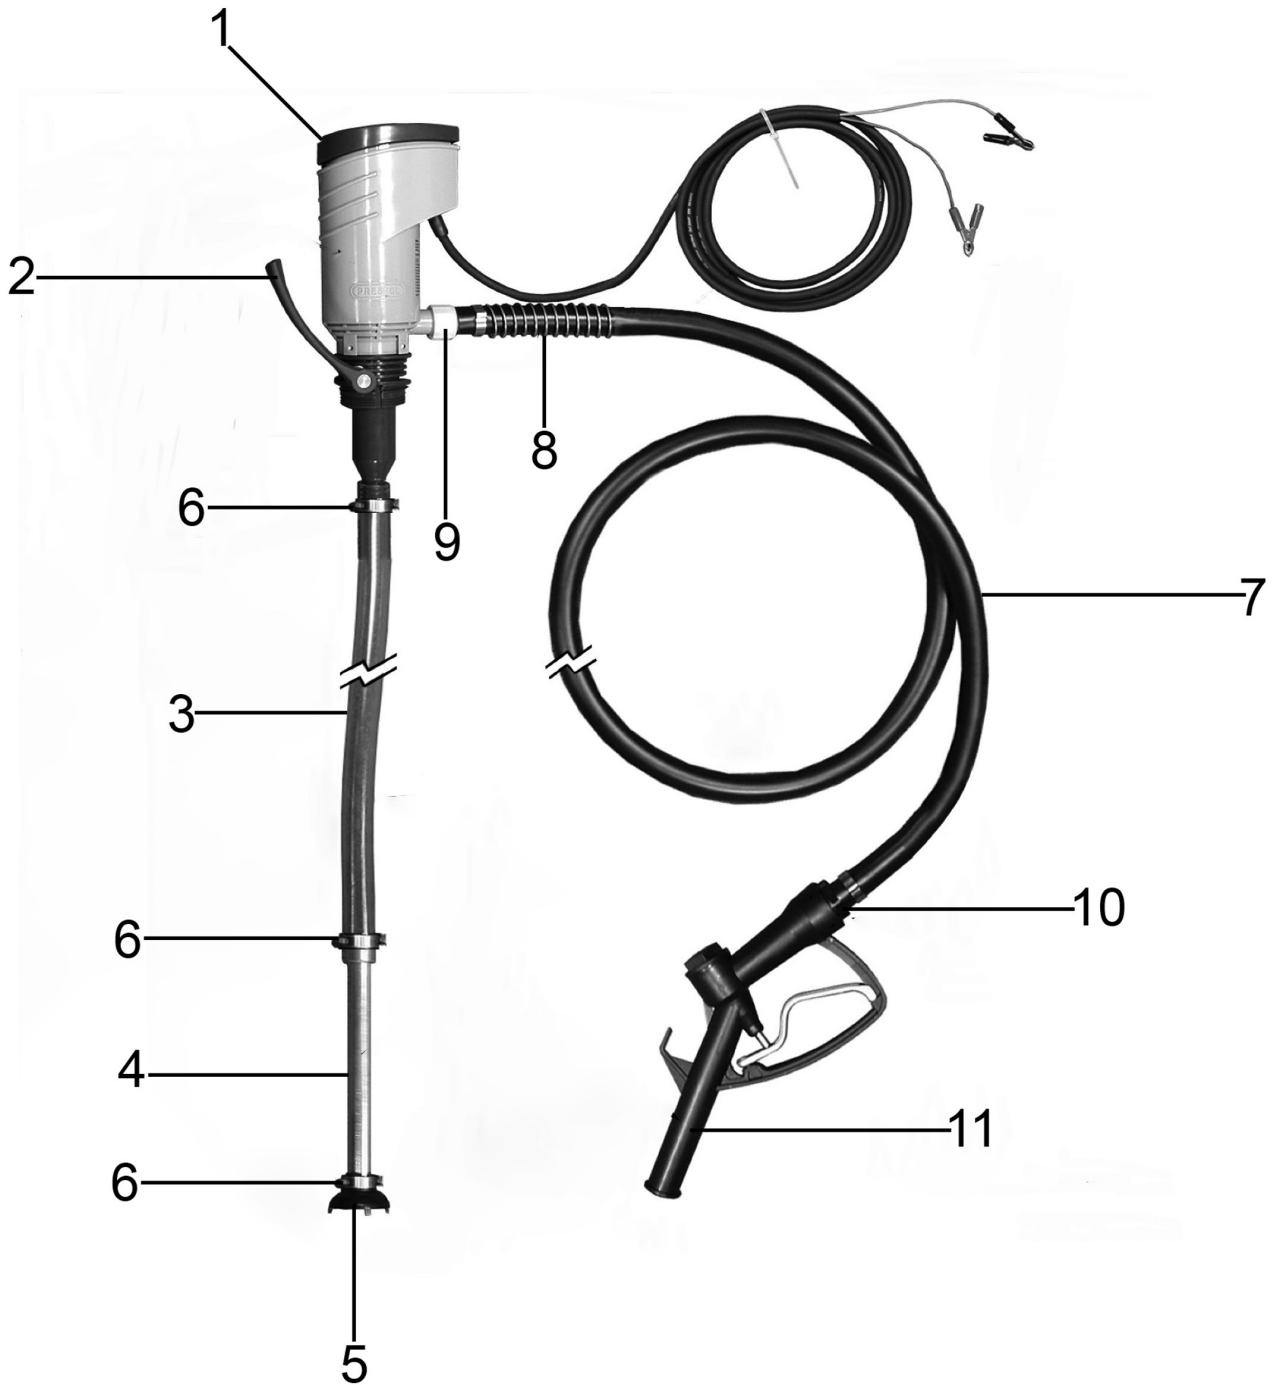

Parts Information:  
**Diesel & Fluid Transfer Pump Portable  
 230V  
 Model No: TP97230**

Item	Part No.	Description
1	179.23730-932	Pump 230v (c/w Cable and Casing)
2	179.87988	Handle
3	179.87842	Suction Hose
4	179.87994	Suction Pipe
5	179.87923	Suction Filter
6	179.20156	Hose Clamp

Item	Part No.	Description
7	179.87841	Discharge Hose
8	179.87840	Spring, Break Protection
9	179.87936	Hose Adaptor
10	179.23187	Plastic Adaptor 1" x 20mm
11	179.23161	Diesel Discharge Nozzle

**NOTE:** It is our policy to continually improve products and as such we reserve the right to alter data, specifications and component parts without prior notice. There may be alternative versions of this product, please contact us should you require this information.