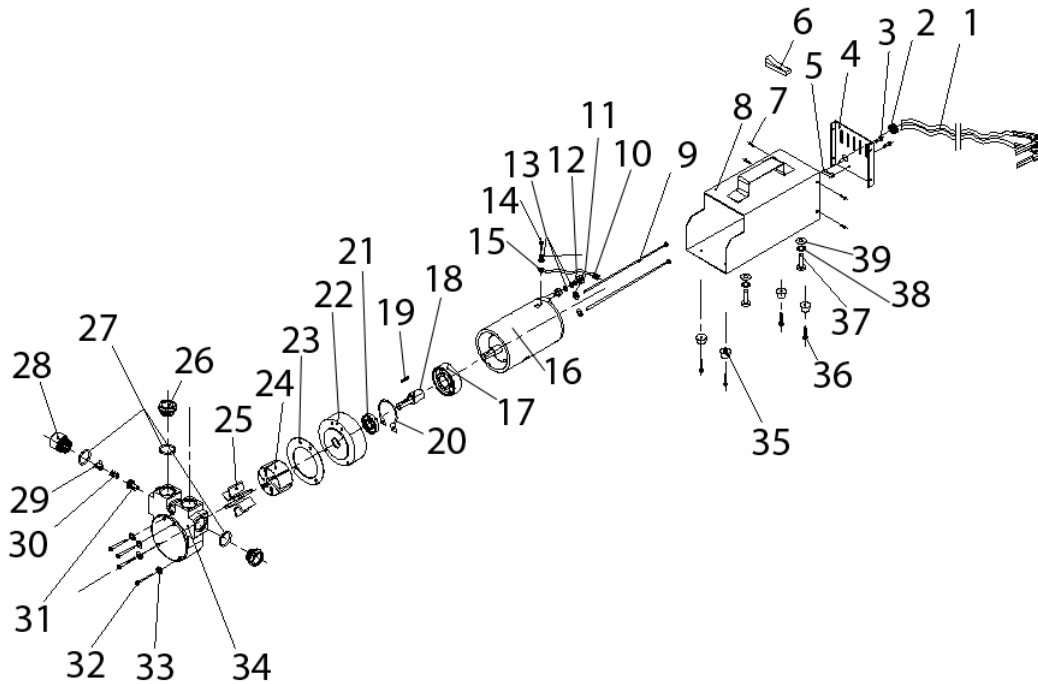

Parts Information:
Diesel & Fluid Transfer Pump Portable
12/24V
Model No: TP91224

Item	Part No.	Description
1	TP91224.01	Cable C/W Clamp
2	TP91224.02	Cable Sheath
3	TP91224.03	Screw
4	TP91224.04	Rear Cover
5	TP91224.05	Cable Clip
6	TP91224.06	Switch C/W Guard
7	TP91224.07	Screw
8	TP91224.08	Housing
9	TP91224.09	Long Bolt
10	TP91224.10	Washer
11	TP91224.11	Nut
12	TP91224.12	Washer, Spring
13	TP91224.13	Washer
14	TP91224.14	Screw
15	TP91224.15	Wire
16	TP91224.16	Motor Ass'y
17	B/6204ZZ	Bearing 6204ZZ
18	TP91224.18	Connecting Shaft
19	TP91224.19	Key For Shaft
20	TP91224.20	Large Circlip
21	TP91224.21	Lipped Seal
22	TP91224.22	Motor, Front Cover
23	TP91224.23	Large Rubber Washer
24	TP91224.24	Impeller
25	TP91224.25	Fan

Item	Part No.	Description
26	TP91224.26	Cover, Pump Head
27	TP91224.27	O-Ring
28	TP91224.28	Oil Tube Connection
29	TP91224.29	Spring Seat (Small)
30	TP91224.30	Spring
31	TP91224.31	Spring Seat (Large)
32	TP91224.32	Bolt m6x50
33	TP91224.33	Washer M6
34	TP91224.34	Pump Head
35	TP91224.35	Rubber Feet
36	TP91224.36	Rivet
37	TP91224.37	Bolt m7x11
38	TP91224.38	Spring Washer M8
--	SWM8.S	Spring Washer M8 Zinc (Single) (NOT SHOWN)
39	FWM8.S	Flat Washer M8 Single
--	TP91300	Diesel & Fluid Flow Meter (NOT SHOWN)
--	TP91224.40	Fuse Holder & Fuse (NOT SHOWN)
--	TP91224.40A	Fuse 20A (NOT SHOWN)
--	TP91224.41	Delivery Nozzle (NOT SHOWN)
--	TP91224.42	Meter Outlet (NOT SHOWN)
--	TP91224.43	Fuel Filter (NOT SHOWN)
--	TP91224.44	Inlet/Outlet Connector (NOT SHOWN)
--	TP91224.45	Hose Clip (NOT SHOWN)
--	TP91224.46	Delivery Hose, 3.0 mtr (NOT SHOWN)