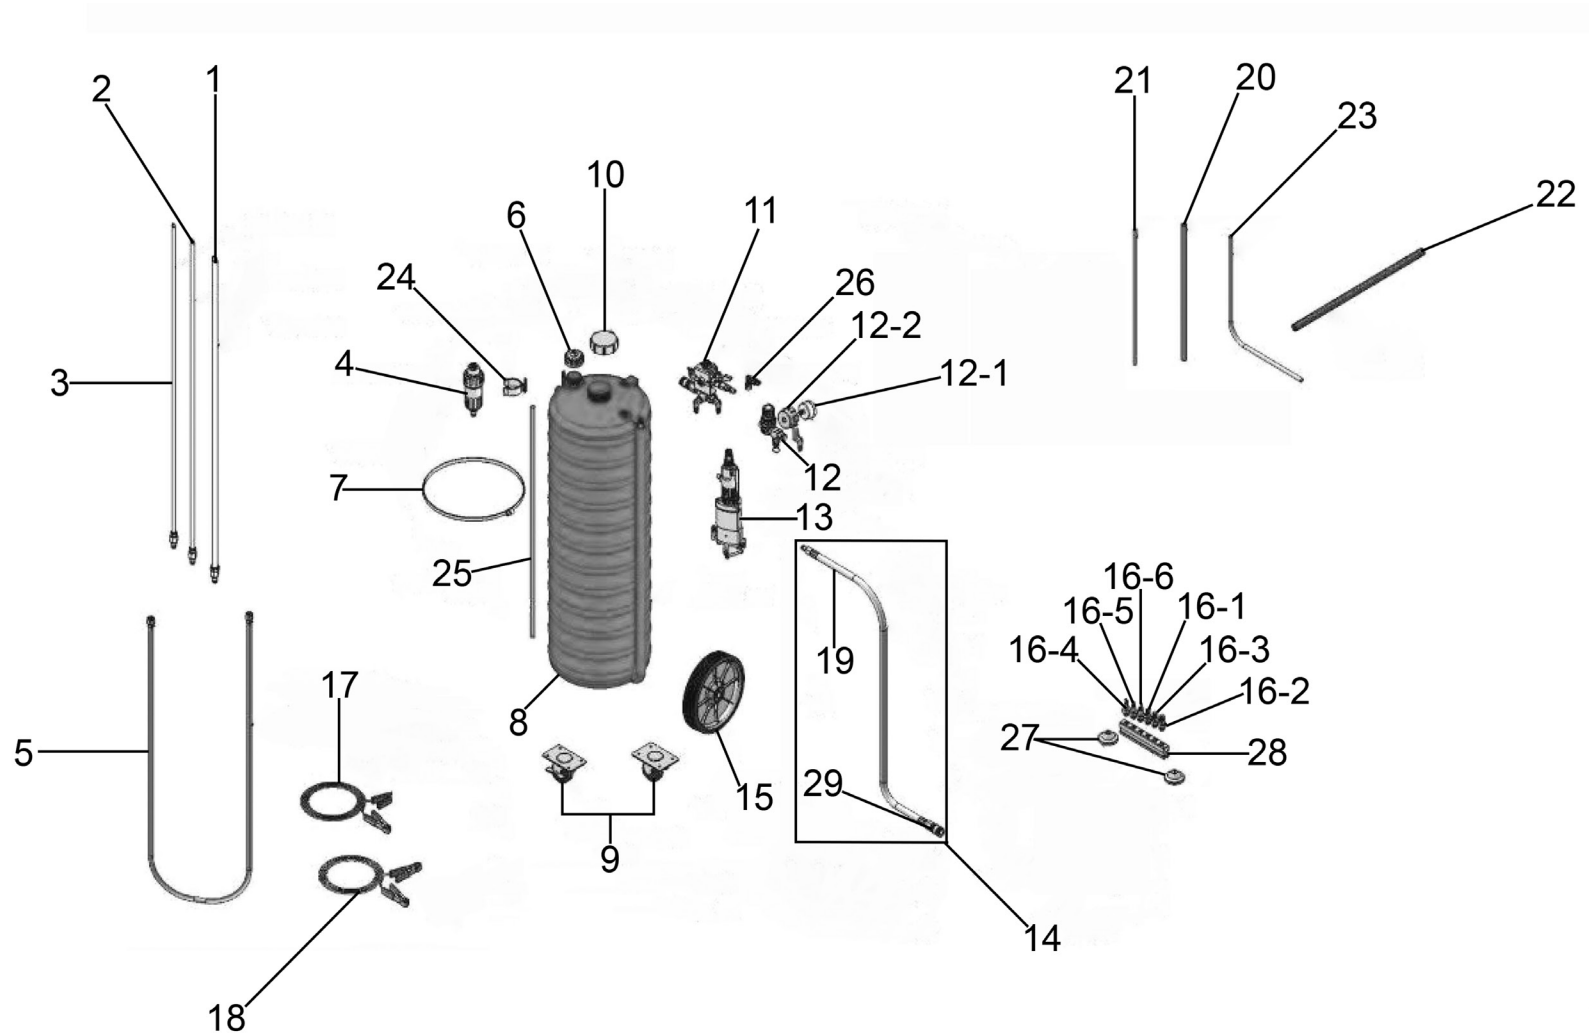

Parts Information:  
**Air Operated Fuel Drainer 40L**  
**Model No: TP200**

**NOTE:** It is our policy to continually improve products and as such we reserve the right to alter data, specifications and component parts without prior notice.

**WARRANTY:** Guarantee is 12 months from purchase date, proof of which will be required for any claim.

Parts Information:  
**Air Operated Fuel Drainer 40L**  
**Model No: TP200**

Item	Part No.	Description
1	TP200.01	Hose 1/2" x 1m
2	TP200.02	Hose 3/8" x 1m
3	TP200.03	Hose 5/16" x 1m
4	TP200.04	Oil Filter
5	TP200.05	Extension Hose
6	TP200.06	Cap, Relief Valve
7	TP200.07	Tank Strap
8	TP200.08	Container
9	TP200.09	Wheel, Swivel Castor (c/w Brake)
10	TP200.10	Tank Lid
11	TP200.11	Air Intake Assembly
12	TP200.12	Air Regulator Assembly
12-1	TP200.12-1	Gauge
12-2	TP200.12-2	Cover, Gauge
13	TP200.13	Pump
14	TP200.14	Hose Assembly (c/w Hose Connectors)
15	TP200.15	Wheel, Fixed (c/w Bearing)
16-1	TP200.16-1	Adaptor H19 x M10 x 41.5L
16-2	TP200.16-2	Adaptor H19 x M14 x 41.5L
16-3	TP200.16-3	Adaptor H19 x M12 x 41.5L
16-4	TP200.16-4	Adaptor H19 x 6.5mm x 40.5L
16-5	TP200.16-5	Adaptor H19 x 8.5mm x 40.2L
16-6	TP200.16-6	Adaptor H19 x 10.5mm x 40.2L
17	TP200.17	Earth Cable, Green
18	TP200.18	Earth Cable, Yellow
19	TP200.19	Hose
20	TP200.20	Hose 10mm x 16mm x 550mm
21	TP200.21	Hose 4mm x 8mm x 1000mm
22	TP200.22	Wire Hose
23	TP200.23	PU Hose
24	TP200.24	Seat, Air Filter
25	TP200.25	Level Tube