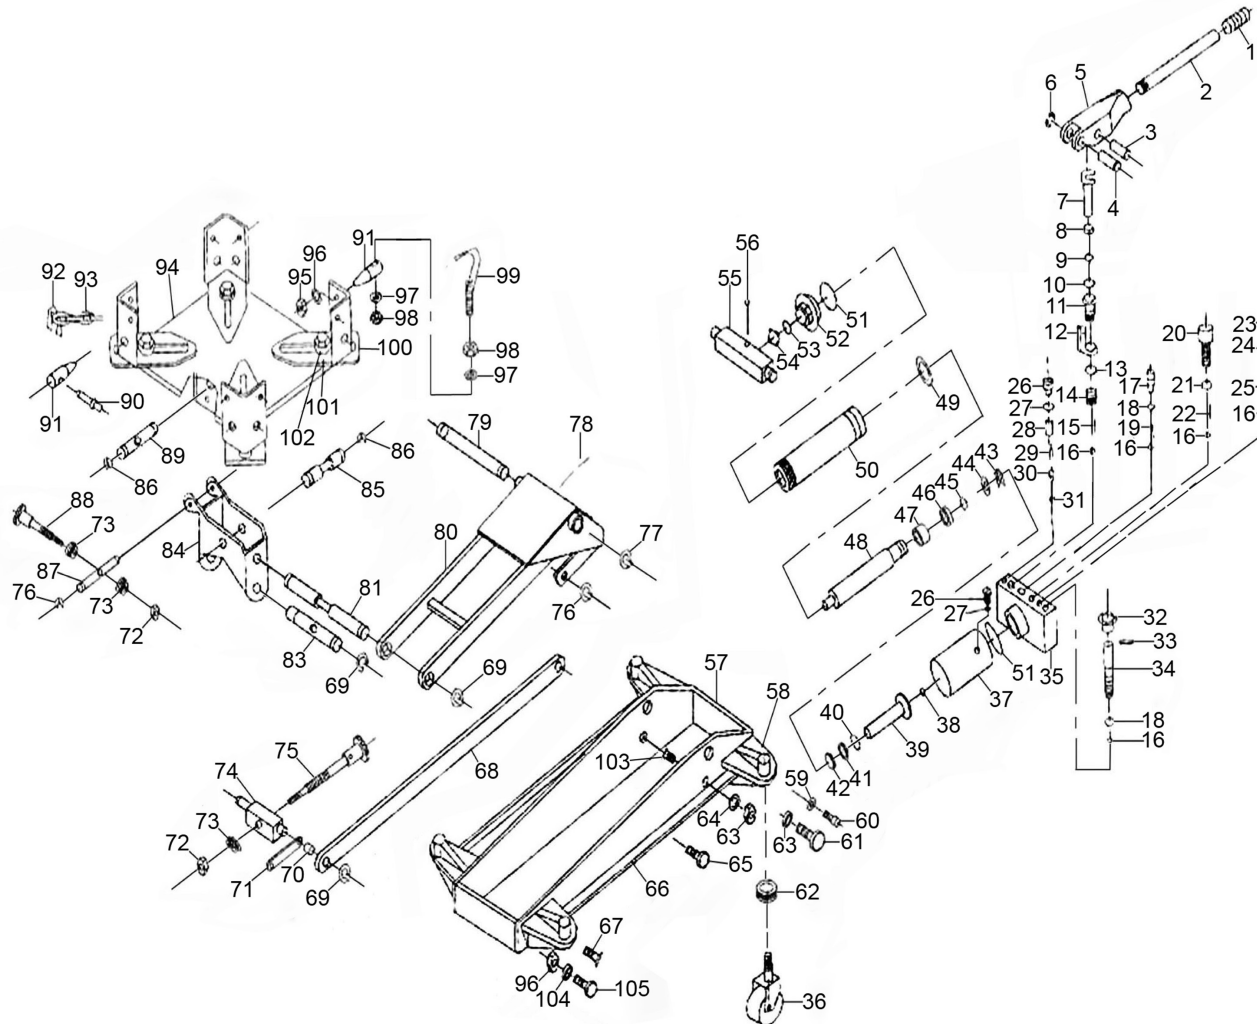

Parts Information:
Transmission Jack 1tonne Floor
Model No: TJ1000F

NOTE: It is our policy to continually improve products and as such we reserve the right to alter data, specifications and component parts without prior notice.

sales@sealey.co.uk

www.sealey.co.uk

Parts Information:
Transmission Jack 1tonne Floor
Model No: TJ1000F

Item	Part No.	Description
1	TJ1000F.01	Handle Grip
2	TJ1000F.02	Handle
3	TJ1000F.03	Rivet
4	TJ1000F.04	Rivet
5	TJ1000F.05	Handle Socket
6	TJ1000F.06	Snap Ring
7	TJ1000F.07	Plunger
8	TJ1000F.08	Washer
9	TJ1000F.09	Back-Up Ring
10	TJ1000F.10	O-Ring
11	TJ1000F.11	Pump Pin
12	TJ1000F.12	Seat, Pump Pin
13	TJ1000F.13	Seal Ring
14	TJ1000F.14	Screw
15	TJ1000F.15	Spring
16	SB-6.0	Steel Ball
17	TJ1000F.17	Screw
18	RE231.V3-P36	O-Ring
19	TJ1000F.19	Spring
20	TJ1000F.20	Screw
21	TJ1000F.21	Seal Ring
22	TJ1000F.22	Spring
23	TJ1000F.23	Screw
24	TJ1000F.24	Seal Ring
25	TJ1000F.25	Ball
26	TJ1000F.26	Screw
27	TJ1000F.27	O-Ring
28	TJ1000F.28	Screw

Item	Part No.	Description
29	TJ1000F.29	Spring
30	TJ1000F.30	Ball Seat
31	TJ1000F.31	Steel Ball
32	TJ1000F.32	Knob
33	TJ1000F.33	Spring Pin M5 x 20mm
34	TJ1000F.34	Release Rod
35	TJ1000F.35	Valve Block
36	TJ1000F.36	Wheel, Fixed Castor
37	TJ1000F.37	Reservoir
38	TJ1000F.38	O-Ring
39	TJ1000F.39	Ram
40	TJ1000F.40	Retaining Ring
41	TJ1000F.41	O-Ring
42	TJ1000F.42	Y-Ring
43	TJ1000F.43	Retaining Ring
44	TJ1000F.44	Washer
45	TJ1000F.45	O-Ring
46	TJ1000F.46	O-Ring
47	TJ1000F.47	Bush
48	TJ1000F.48	Piston Rod
49	TJ1000F.49	O-Ring
50	TJ1000F.50	Cylinder
51	TJ1000F.51	Seal Ring
52	TJ1000F.52	Cylinder Nut
53	TJ1000F.53	O-Ring
54	TJ1000F.54	Washer
55	TJ1000F.55	Pin