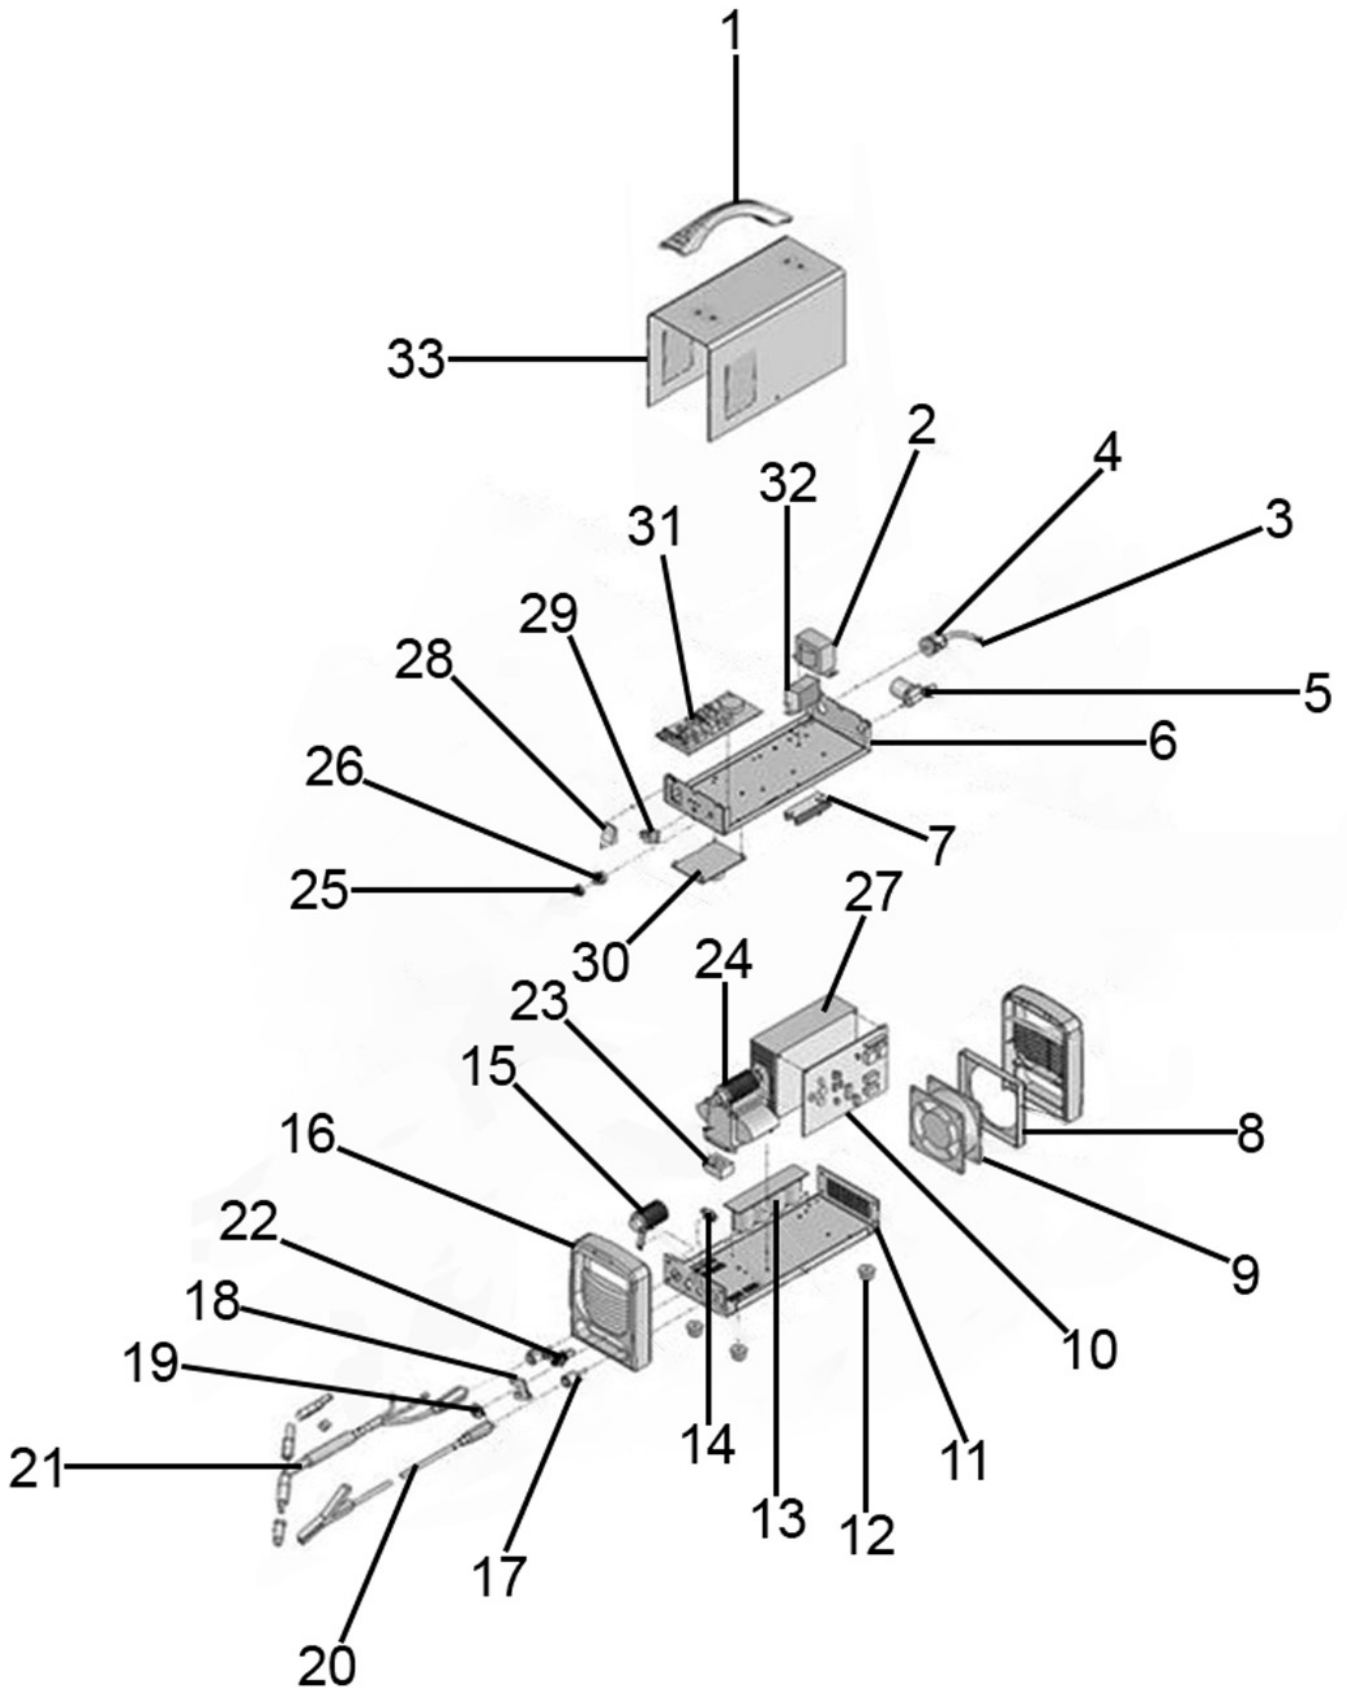

Parts Information:
TIG/MMA Inverter Welder 180A 230V
Model No: TIG180S

NOTE: It is our policy to continually improve products and as such we reserve the right to alter data, specifications and component parts without prior notice. There may be alternative versions of this product, please contact us should you require this information.

Item	Part No.	Description
1	TIG200S.01	Top Handle
2	TIG200S.02	Control Transformer
3	MC3CX2.5	Mains Cable
4	TIG200S.04	Cable Grip
5	TIG200S.05	Gas Valve
6	TIG200S.06	Middle Panel
7	TIG200S.07	Rectifier
8	TIG200S.08	Fan Support
9	TIG200S.09	Fan
10	TIG180S.10	PCB
11	TIG200S.11	Bottom Panel
12	TIG200S.12	Foot
13	TIG200S.13	Support, Capacitor
14	TIG200S.14	Support, PCB
15	TIG200S.15	Current Transformer
16	TIG200S.16	Front Panel
17	TIG200S.17	Quick Socket (EU)
18	TIG200S.18	Tig Control Wire
19	TIG200S.19	Wire Grip

Item	Part No.	Description
20	TIG200S.20	Earth Clamp (c/w Cable)
21	TIG200S.21	Tig Torch
22	TIG200S.22	Connector
23	TIG200S.23	Capacitor
24	TIG180S.24	Transformer
25	TIG200S.25	Knob, Potentiometer
26	TIG200S.26	Potentiometer
27	TIG200S.27	Rectifier
28	TIG200S.28	Switch, Green Rocker (c/w Cover)
29	TIG200S.29	Toggle Selector Switch (c/w Cables)
30	TIG200S.30	Control Card
31	TIG200S.31	PCB, Timer
32	TIG200S.32	Relay
33	TIG180S.33	Top Cover
--	TIG180S.34	Gas Hose & Fitting (Not Shown)
--	TIG180S.C1	Collet 1.6mm (Not Shown)
--	TIG180S.C2	Collet 2.0mm (Not Shown)
--	TIG180S.C3	Collet 2.4mm (Not Shown)