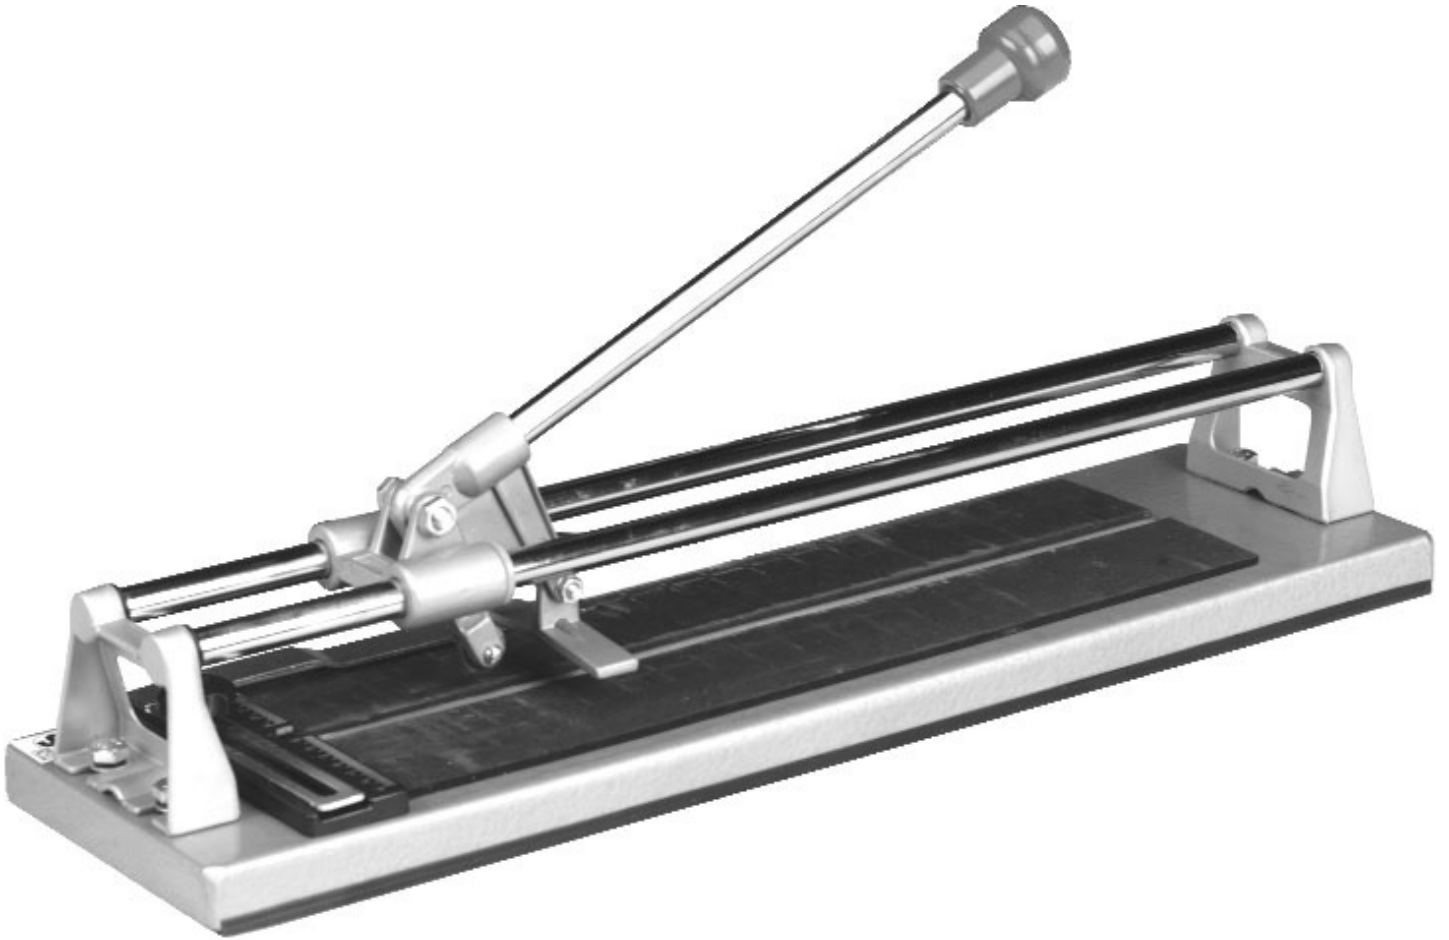

Parts Information:
Tile Cutter 430 x 14mm Max Cut
Model No: TC414

Item	Part No.	Description
	TC414CW	CUTTING WHEEL for TC414

NOTE: It is our policy to continually improve products and as such we reserve the right to alter data, specifications and component parts without prior notice.