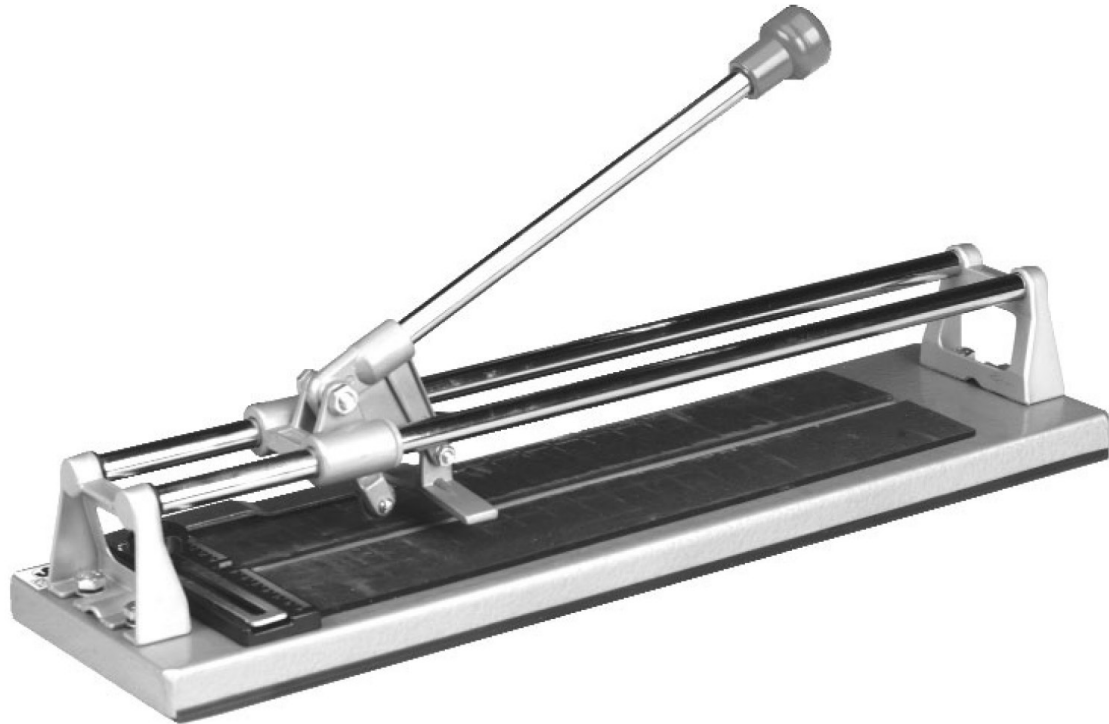

Parts Information:
Tile Cutter 430 x 14mm Max Cut
Model No: TC414

Item	Part No.	Description
--	TC414CW	Cutting Wheel for TC414

NOTE: It is our policy to continually improve products and as such we reserve the right to alter data, specifications and component parts without prior notice. There may be alternative versions of this product, please contact us should you require this information.