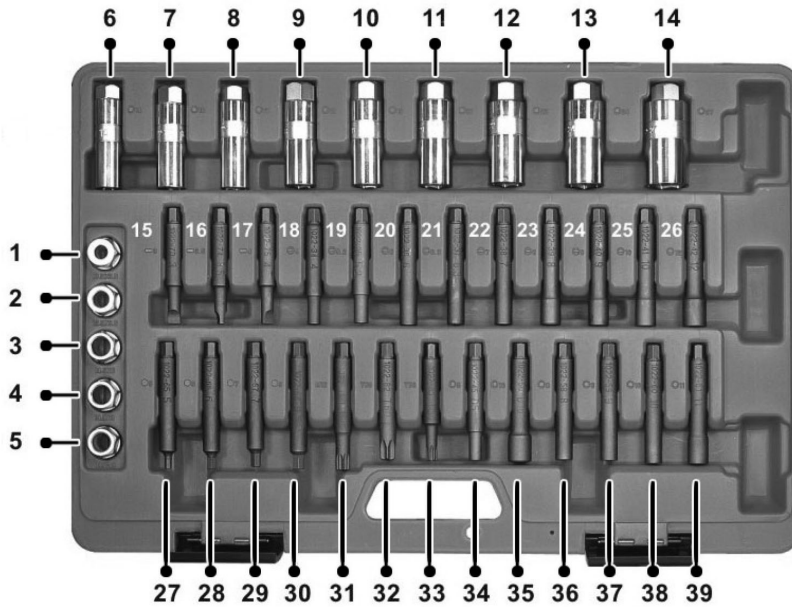

Parts Information:
Universal Shock Absorber Master Tool Kit
Model No: SX300.V2

Item	Part No.	Description
1	SX300.V2-01	STRUT NUT TOOL 10.5mm(VW GOLF REAR AXLE)
2	SX300.V2-02	STRUT NUT TOOL 12.5mm(VW POLO FRONT AXLE)
3	SX300.V2-03	STRUT NUT TOOL 14.5mm(GOLF/PASSAT/ POLO/A)
4	SX300.V2-04	STRUT NUT TOOL 14.5mm(AUSTIN MAESTRO)
5	SX300.V2-05	STRUT NUT TOOL 14mm(MERCEDES W203 C-CLAS)
6	SX300.V2-06	SOCKET ADAPTOR 14mm(HONDA/NISSAN)
7	SX300.V2-07	SOCKET ADAPTOR 16mm(AUDI/FIAT/SEAT/ VW)
8	SX300.V2-08	SOCKET ADAPTOR 17mm(AUDI/FIAT/FORD/ ROVER)
9	SX300.V2-09	SOCKET 18mm,AUD/FORD/FI/JAP/OP/PEU/ REN/R
10	SX300.V2-10	SOCKET 19mm(AUDI/CITROEN/FIAT/OPEL/ SEAT/)
11	SX300.V2-11	SOCKET 21mm(MERC/AUDI/CHRY/FORD/JAP/ BENZ)
12	SX300.V2-12	SOCKET 22mm(AUDI/BMW/CIT/FIA/OPEL/ PEU/RE)
13	SX300.V2-13	SOCKET ADAPTOR 24mm(VOLVO)
14	SX300.V2-14	SOCKET ADAPTOR 27mm(AUDI/CITROEN/ PEUGEOT)
15	SX300.V2-15	SLOTTED ADAPTOR 3mm (MERC/OPEL/ RENAULT)
16	SX300.V2-16	SLOTTED ADAPTOR 3.5mm (CHRYSLER/ CITROEN/)