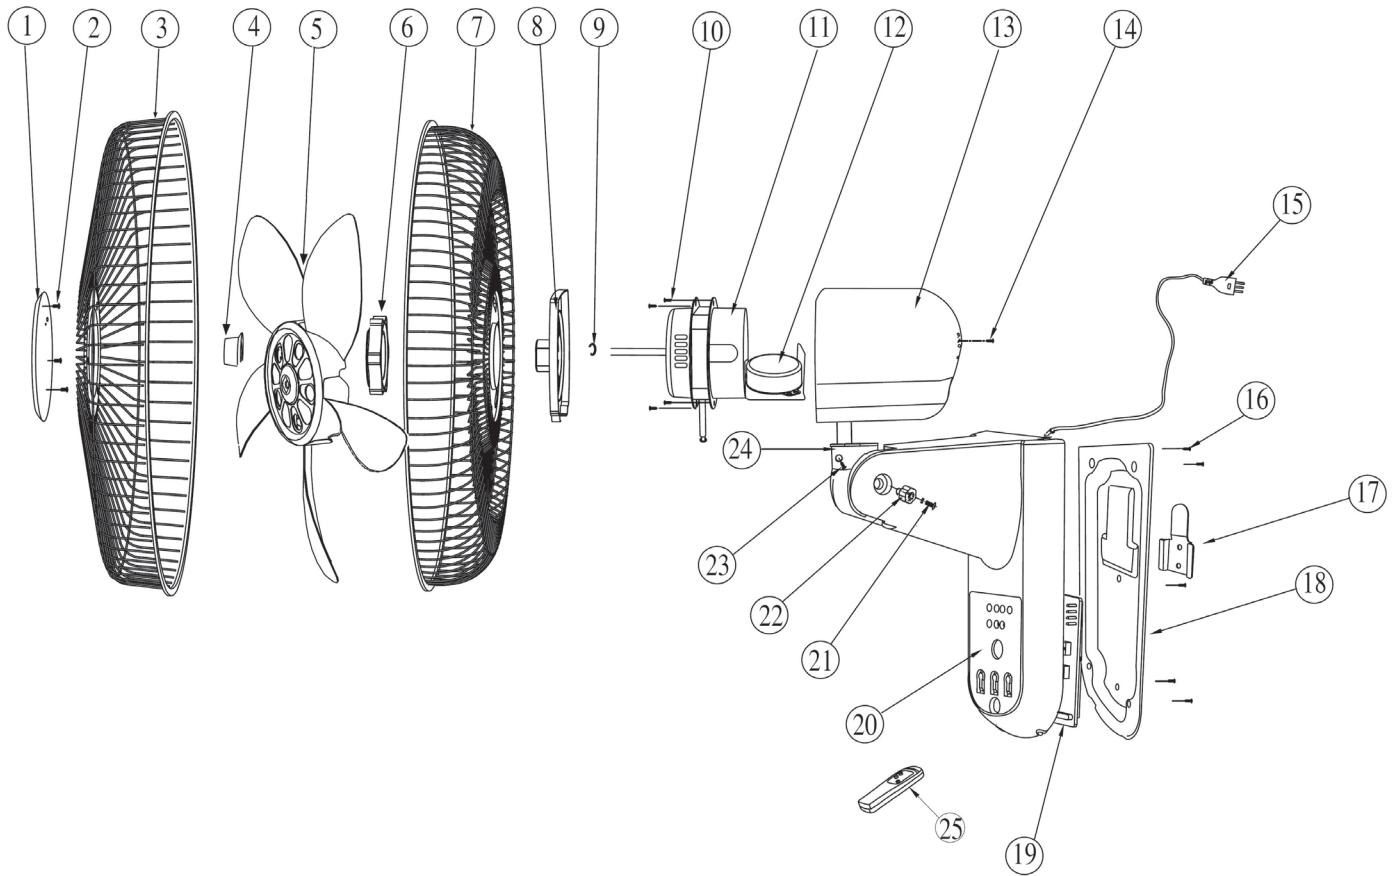

Parts Information:
**Wall Fan 3-Speed 18" with
 Remote Control 230V
 Model No: SWF18WR**

Item	Part No.	Description
1	SWF18WR.01	BRAND PLATE
2	SWF18WR.02	SCREW
3	SWF18WR.03	FRONT GRILL 18"
4	SWF18WR.04	SPINNER FOR BLADE
5	SWF18WR.05	BLADE 18"
6	SWF18WR.06	NUT FOR REAR GRILL
7	SWF18WR.07	REAR GRILL 18"
8	SWF18WR.08	FRONT MOTOR COVER
9	SWF18WR.09	SHAFT CLIP
10	SWF18WR.10	SCREW
11	SWF18WR.11	MOTOR
12	SWF18WR.12	SYNCHRONOUS MOTOR
13	SWF18WR.13	REAR MOTOR COVER

Item	Part No.	Description
14	SWF18WR.14	SCREW
15	SWF18WR.15	POWER CORD
16	SWF18WR.16	SCREW
17	SWF18WR.17	WALL BRACKET HOOK
18	SWF18WR.18	BASE COVER
19	SWF18WR.19	IC PANEL
20	SWF18WR.20	FRONT SWITCH BOX
21	SWF18WR.21	SCREW
22	SWF18WR.22	NUT
23	SWF18WR.23	SCREW
24	SWF18WR.24	BASE
25	SWF18WR.25	REMOTE CONTROLLER