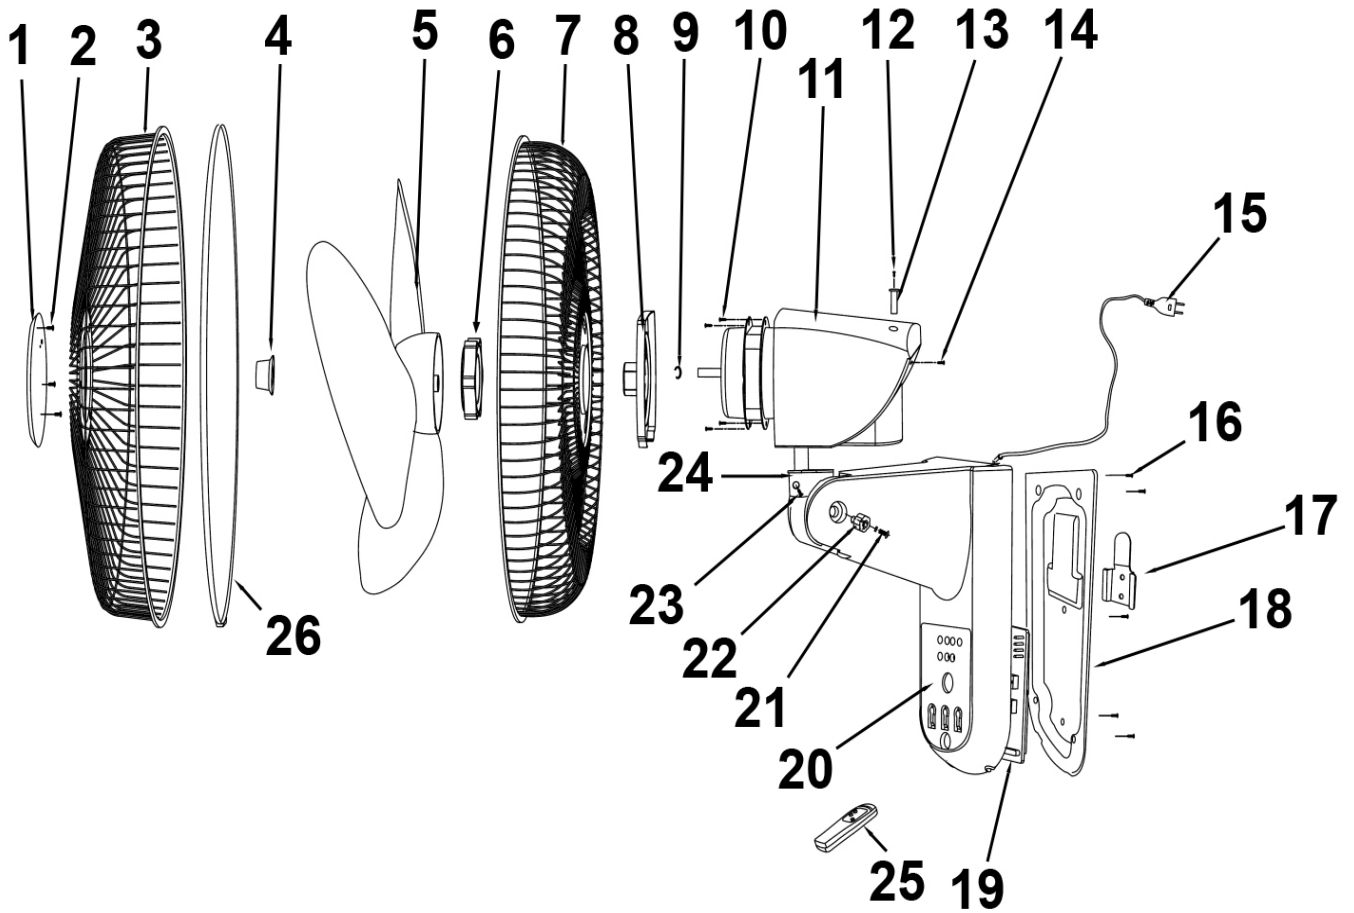

Parts Information:
Wall Fan 3-Speed 16" with Remote Control
230V
Model No: SWF16WR.V5

Item	Part No.	Description
1	SWF16WR.V4-01	Brand Plate
2	SWF16WR.V4-02	Screw
3	SWF16WR.V4-03	Front Grill 16"
4	SWF16WR.V4-04	Spinner For Blade
5	SWF16WR.V5-05	Fan Blade
6	SWF16WR.V4-06	Nut For Rear Grill
7	SWF16WR.V4-07	Rear Grill 16"
8	SWF18WR.08	Front Motor Cover
9	SWF16WR.V4-09	Shaft Clip
10	SWF16WR.V4-10	Screw
11	SWF16WR.V5-11	Motor
12	SWF16WR.V4-12	Rear Motor Cover
13	SWF16WR.V4-13	Screw

Item	Part No.	Description
14	SWF18WR.14	Screw
15	SWF18WR.15	Power Cord
16	SWF18WR.16	Screw
17	SWF18WR.17	Wall Bracket Hook
18	SWF18WR.18	Base Cover
19	SWF16WR.V4-19	IC Panel
20	SWF16WR.V4-20	Front Switch Housing
21	SWF18WR.21	Screw
22	SWF18WR.22	Nut
23	SWF18WR.23	Screw
24	SWF18WR.24	Base
25	SWF16WR.V4-25	Remote Controller
26	SWF16WR.V4-26	Grill Ring