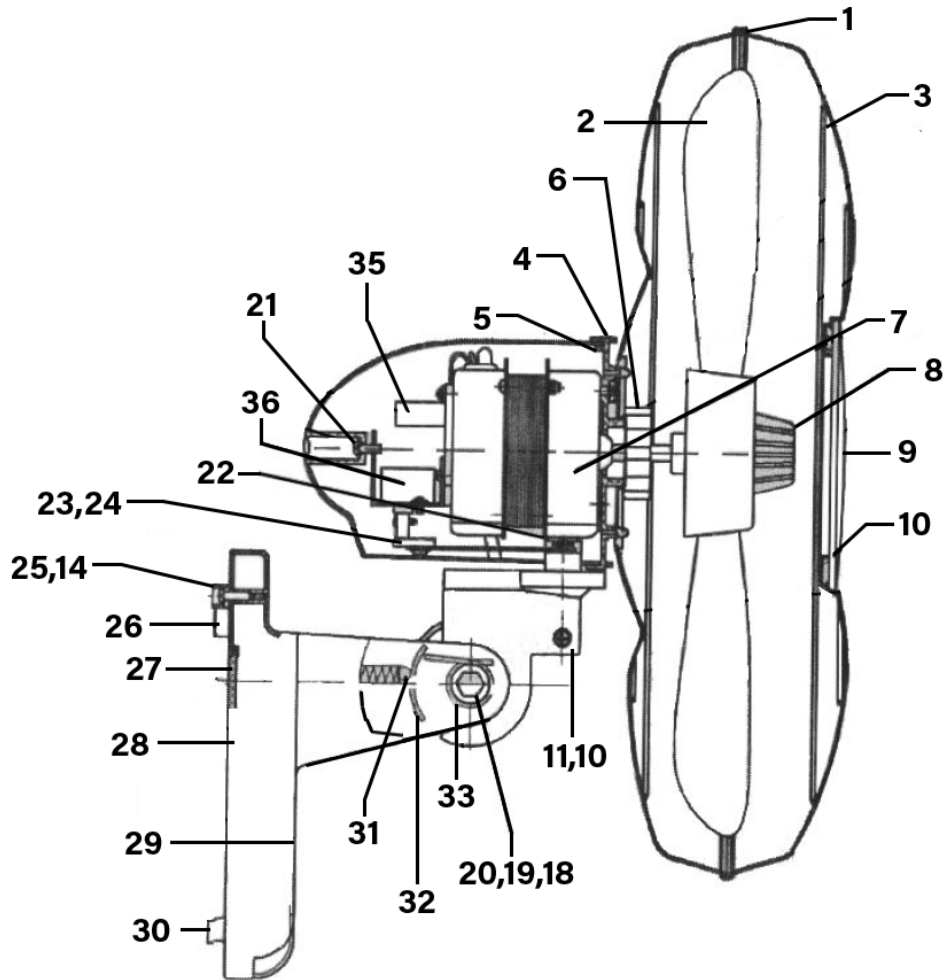

Parts Information:  
**Wall Fan 3-Speed 16" with Remote Control**  
**230V**  
**Model No: SWF16WR.V2**

Item	Part No.	Description
1	SWF16WR.V2-01	Plastic Guard Ring
2	SWF16WR.V2-02	Blade 16"
3	SWF16WR.V2-03	Complete Guard
4	SWF16WR.V2-04	Plate
5	SWF16WR.V2-05	Cover
6	SWF16WR.V2-06	Front Guard Nut (Plastic)
7	SWF16WR.V2-07	Motor (Internal 220-240v 50hz 50w)
8	SWF16WR.V2-08	Plastic Blade Nut
9	SWF16WR.V2-09	Logo Front Case
10	SWF16WR.V2-10	Rd Head S/T Screw M4 X 8 Flat End
11	SWF16WR.V2-11	Connector
12	SWF16WR.V2-12	Cord Protector
13	SWF16WR.V2-13	Cord Grip
14	CRM15.V5-17	Rd Head S/T Screw M3.8 X 12
17	SWF16WR.V2-17	Power Cord
18	SWF16WR.V2-18	Nut
19	SWF16WR.V2-19	Screw
20	SWF16WR.V2-20	Cover

Item	Part No.	Description
21	MSP48.S	Machine Screw Pan Head Phillips M4 X 8 mm
22	SWF16WR.V2-22	Washer
23	SWF16WR.V2-23	Arm
24	SWF16WR.V2-24	Rd Head S/T Screw M3.8 X 10
25	SWF16WR.V2-25	Rubber Foot
26	SWF16WR.V2-26	Cover
27	SWF16WR.V2-27	Plastic Cover
28	SWF16WR.V2-28	Base
29	SWF16WR.V2-29	Decoration Panel
30	SWF16WR.V2-30	Light Panel
31	SWF16WR.V2-31	Handle & Spring Ass'y
32	SWF16WR.V2-32	Adjusting Plate
33	SWF16WR.V2-33	Spring Dia 22.3mm
35	SWF16WR.V2-35	Capacitor
36	SWF16WR.V2-36	Motor, Synchro Swing (Internal 220-240v 50/60hz 4w)
--	SWF16WR.V2-37	Security Screw (Not Shown)
--	SWF16WR.V2-38	Wall Bracket (Not Shown)
--	SWF16WR.V2-RC	Remote Control (Not Shown)