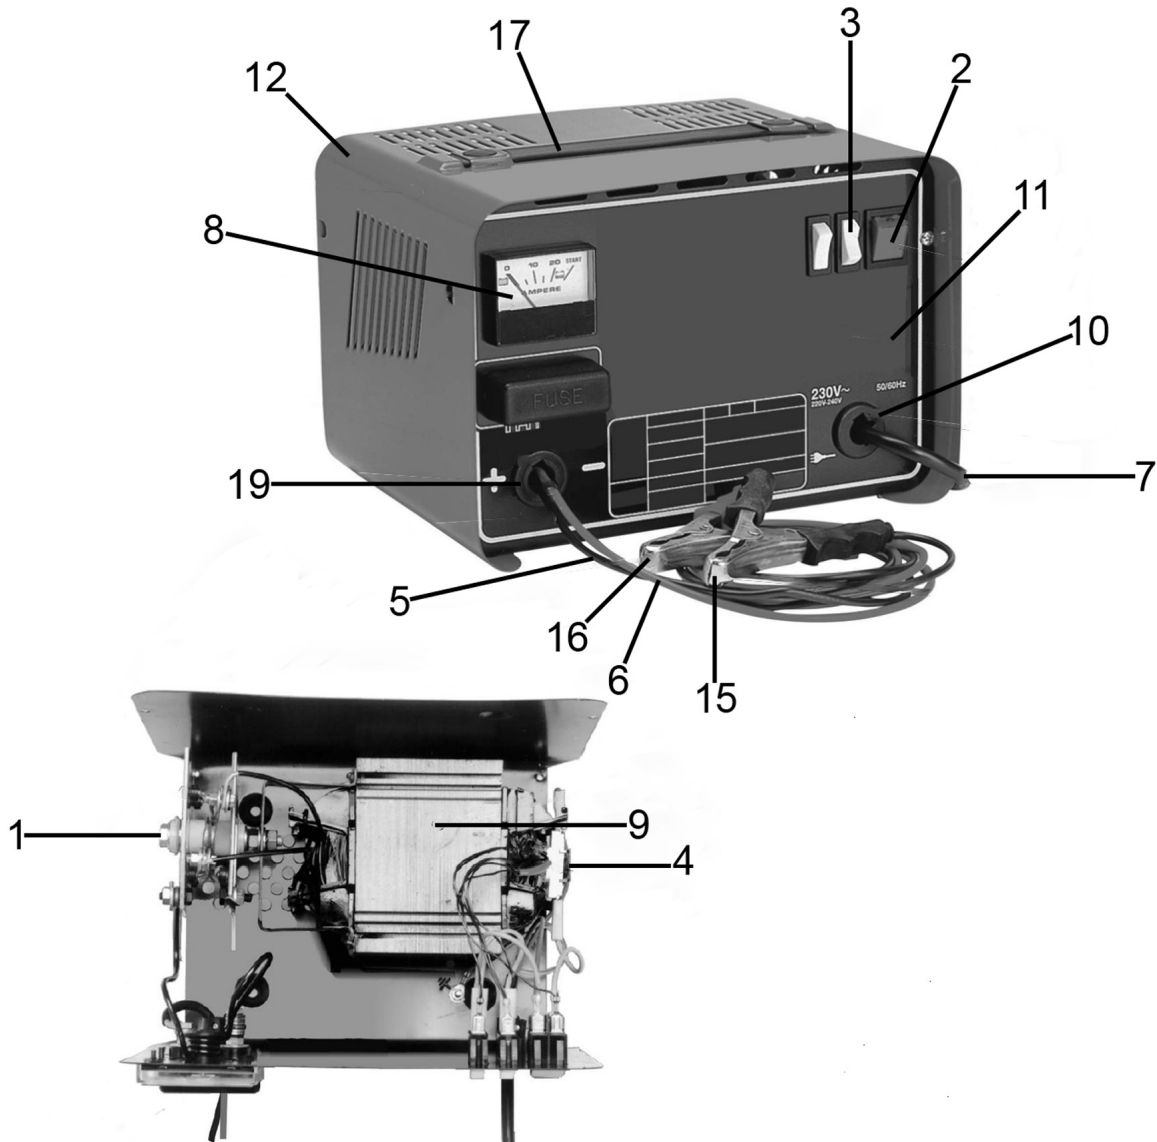

Parts Information:
Starter/Charger 140/21Amp 12V 230V
Model No: SUPERBOOST140.V2

Item	Part No.	Description
1	120.121004	Rectifier
2	120/122381	Switch, Green Rocker
3	120/122400	Switch, White Rocker
4	120/122525	Thermostat
5	120.713232	Work Clamp (c/w Cable)
6	120/123425	Wire
7	120/132169	Mains Cable
8	120/152131	Ammeter
9	120.169232	Transformer

Item	Part No.	Description
10	120/322138	Bushing, Cable
11	120.648495	Chassis
12	120/650381	Cover
15	120/712001	Clamp, Earth (black)
16	120/712002	Clamp, Positive (Red)
17	120/990340	Handle
19	120/990046	Bushing & nut, Cable
--	120/802309	Fuse 40Amp (Pack of 20)(Not Shown)