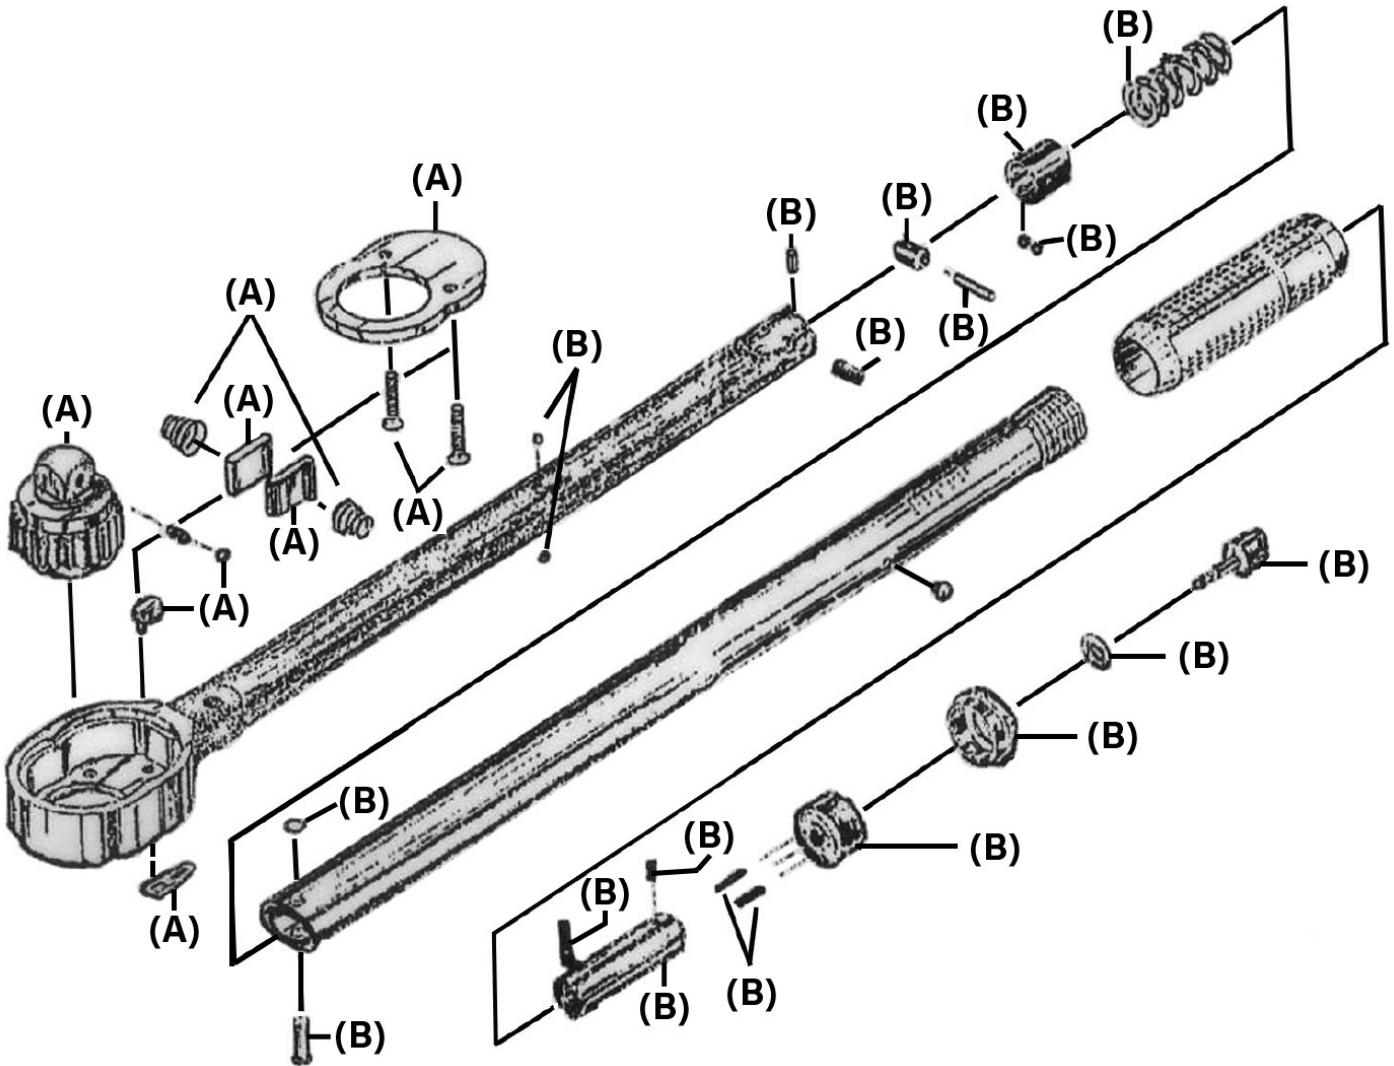

Parts Information:
Torque Wrench Micrometer Style 3/4" Sq Drive 140-700Nm(103-516lb.ft) - Calibrated
Model No: STW104

Item	Part No.	Description
A	STW104.RK2	Repair Kit (Updated Version)
B	STW104.RB	Repair Bag
--	STW104.07	Dog Spring Conical (Not Shown)
--	STW104.09	Dog (Not Shown)
--	STW104.10	Drive Wheel Cover (Not Shown)

Item	Part No.	Description
--	MSC625.SB	Csk Phillips Machine Screw M6 X 25 Black (Not Shown)
--	RW619.S	Repair Washer M6 X 19 Zinc (Not Shown)
--	STW104.32	Lock screw (Not Shown)
--	STW104.06	Reversing Lever (Not Shown)