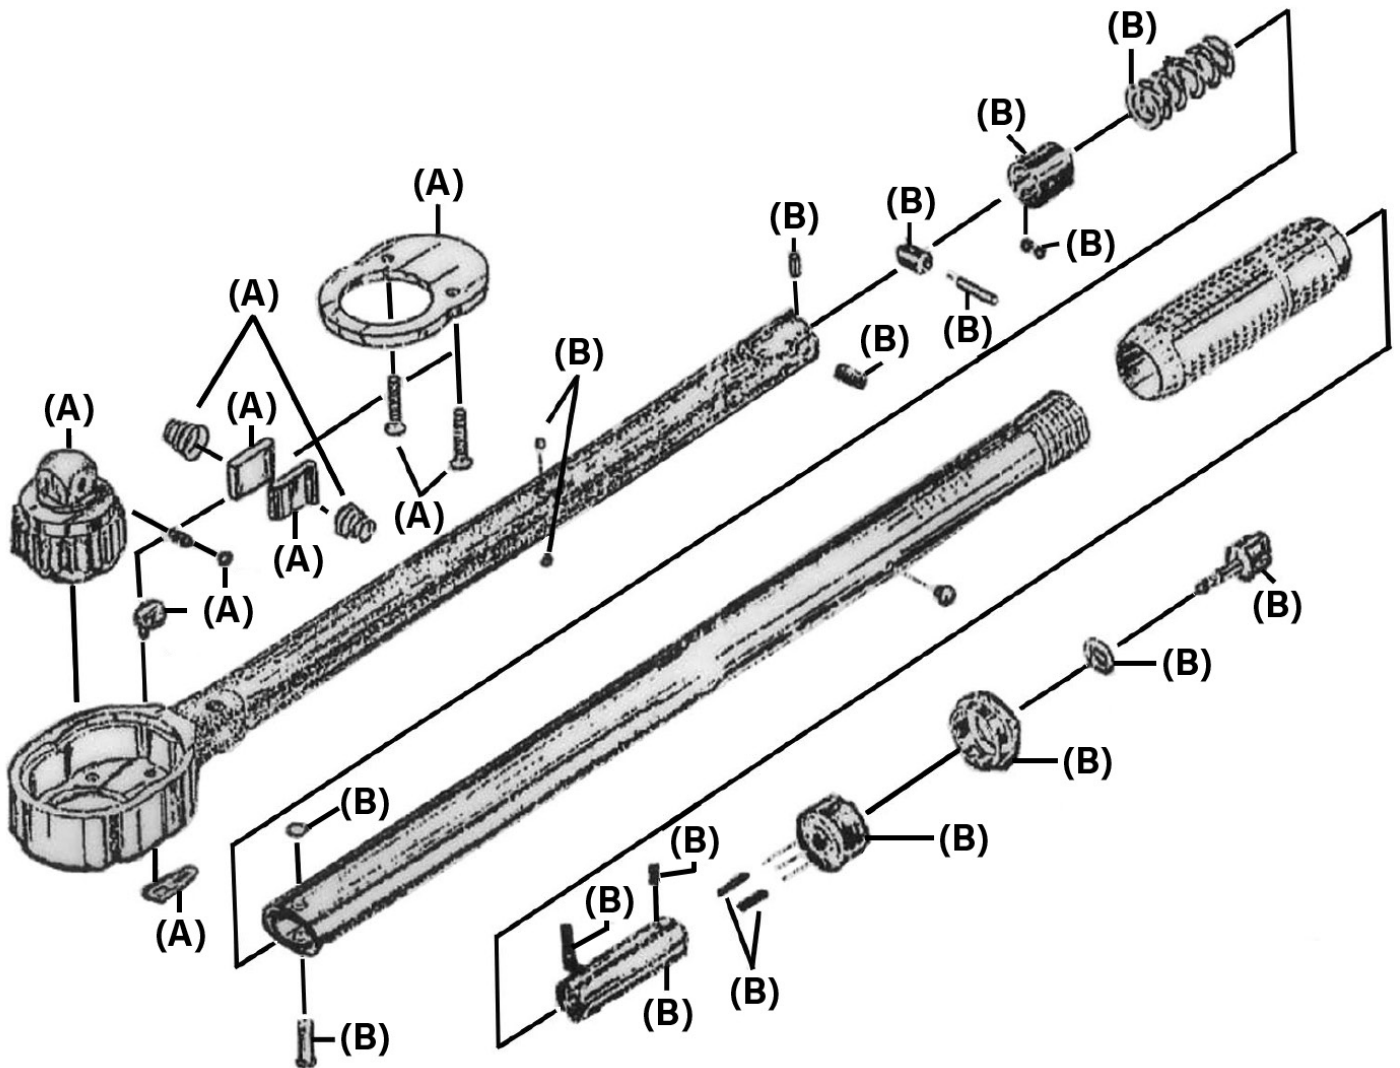

Parts Information:
Torque Wrench Micrometer Style 3/4" Sq Drive 70-420Nm(52-310lb.ft) - Calibrated
Model No: STW103

Item	Part No.	Description
A	STW103.RK	Repair Kit

Item	Part No.	Description
B	STW103.RB	Repair Bag