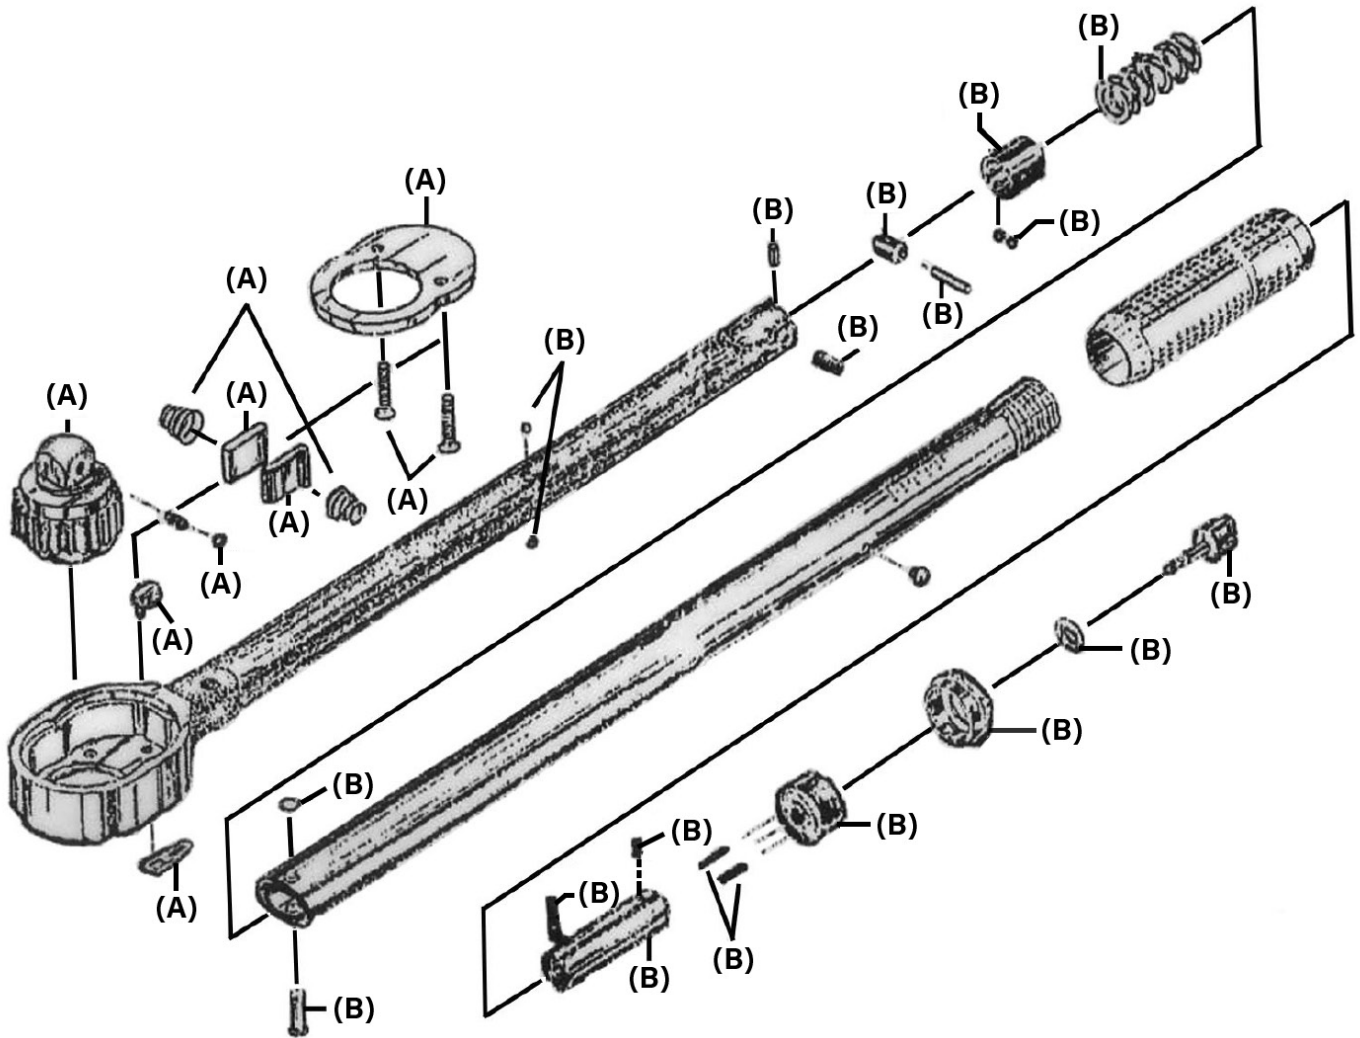

Parts Information:
Torque Wrench Micrometer Style 3/8" Sq Drive 7-112Nm(5-83lb.ft) - Calibrated
Model No: STW1011

Item	Part No.	Description
A	STW1011.RK	Repair Kit

Item	Part No.	Description
B	STW1011.RB	Repair Bag