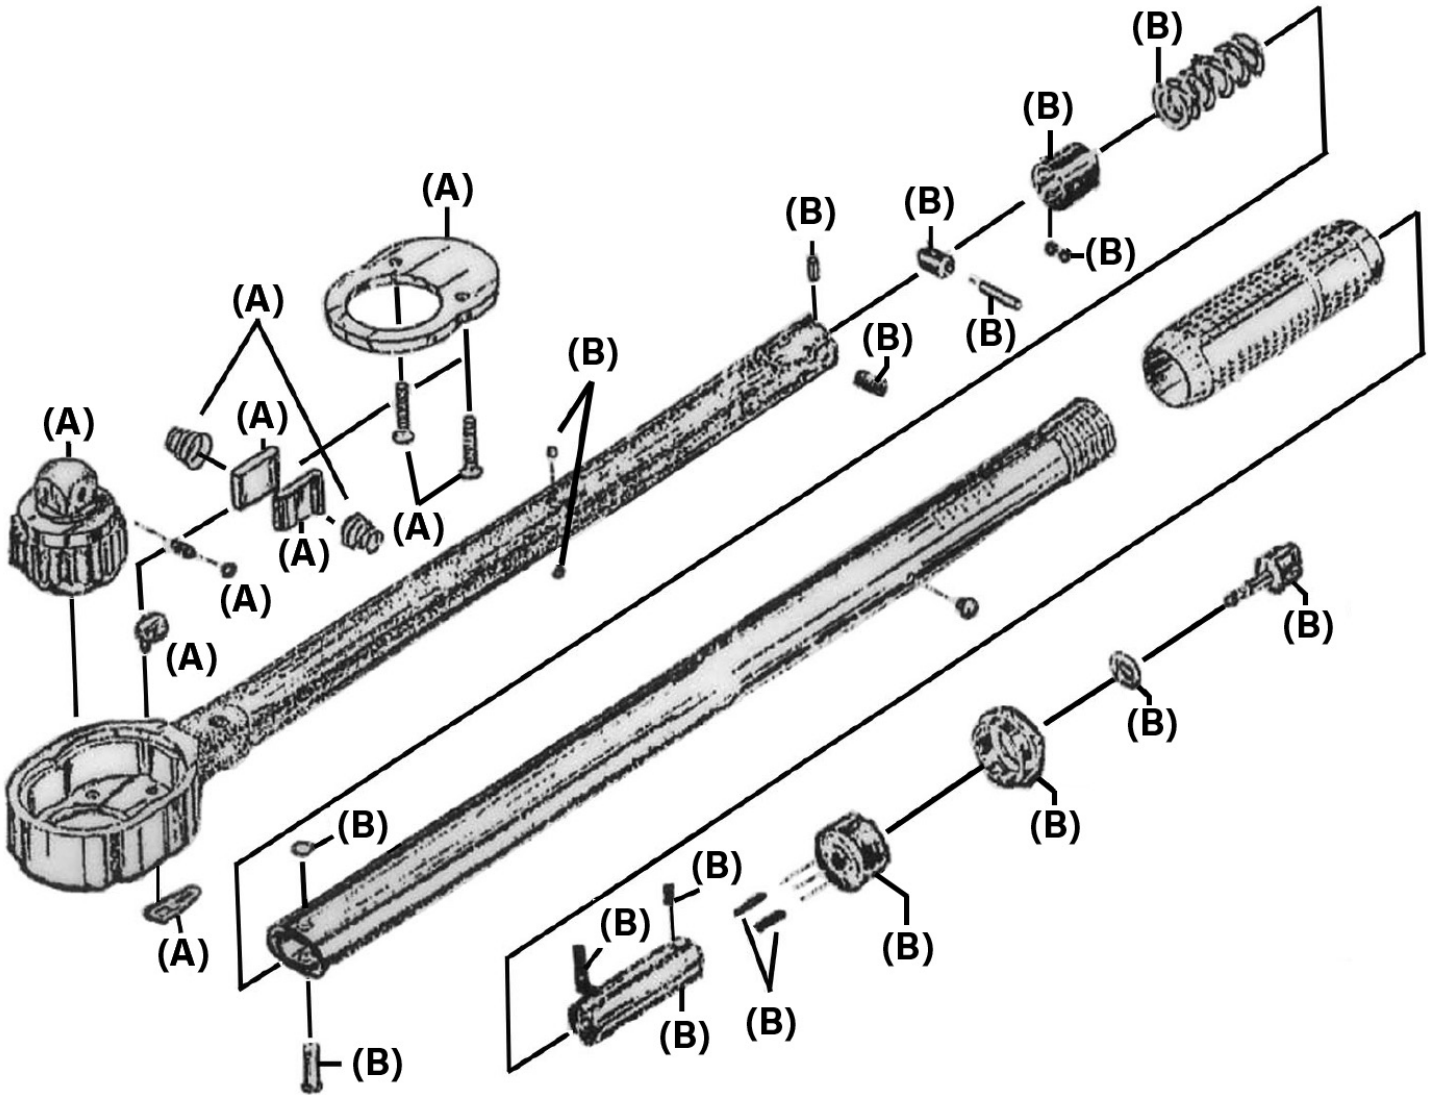

Parts Information:
**Torque Wrench Micrometer Style 1/4" Sq
 Drive 5-25Nm(44-221lb.in) - Calibrated
 Model No: STW101**

Item	Part No.	Description
A	STW101.RK	Repair Kit

Item	Part No.	Description
B	STW101.RB	Repair Bag