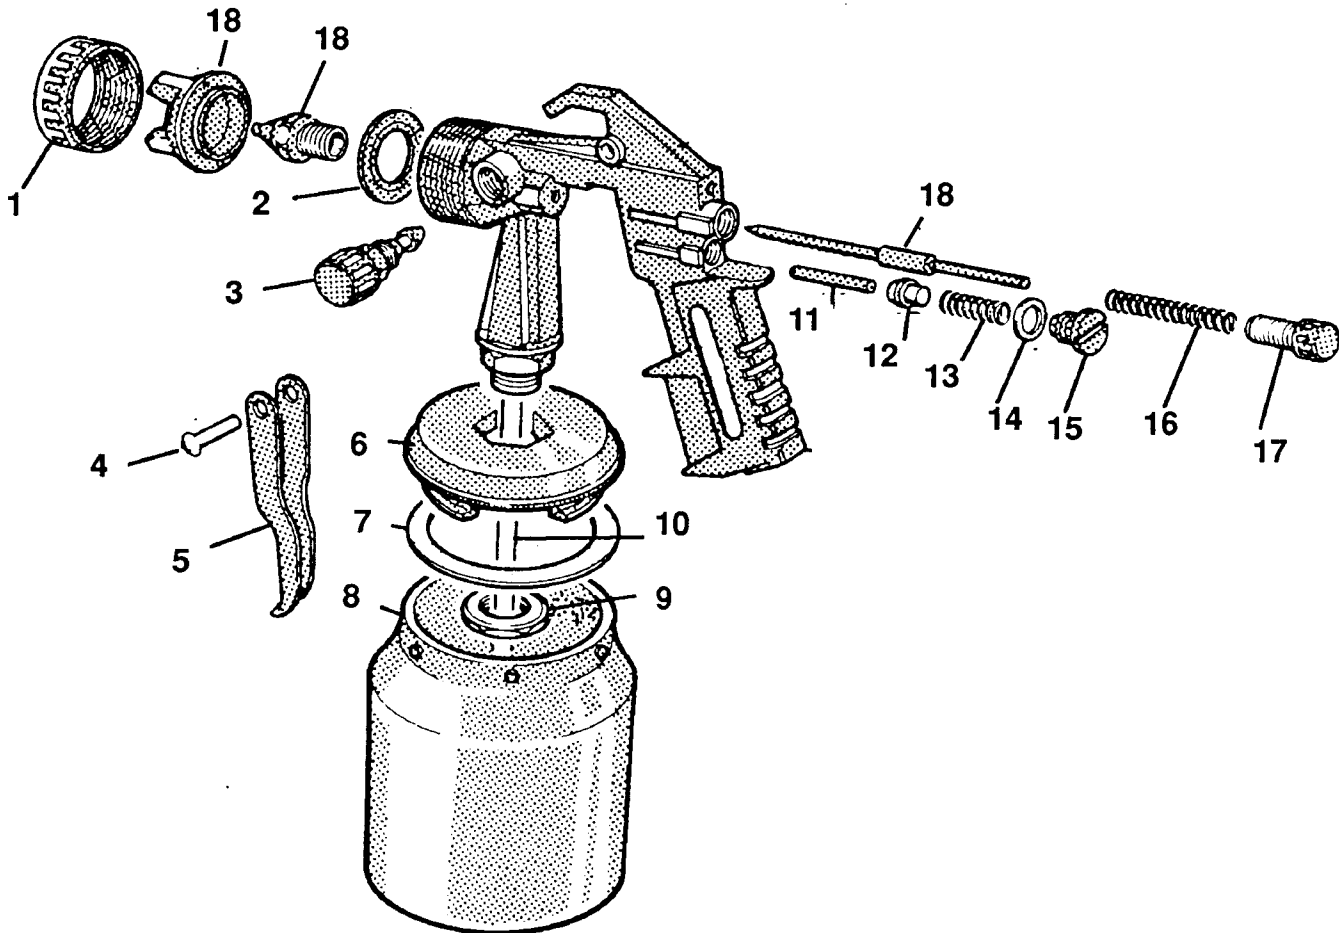

SSG2 SUCTION FEED SPRAY GUN

NO	PART NO.	DESCRIPTION	NO	PART NO.	DESCRIPTION
1	142/BI088130	RETAINER	12	142/BE088287	AIR VALVE
2	142/BE088398	SEAL RING	13	142/BA088282	SPRING
3	142/BH088060	REGULATOR	14	142/BC088284	GASKET
4	142/BF088243	RIVET	15	142/BS088283	PLUG, VALVE
5	142/BL088430	TRIGGER	16	142/BA088280	SPRING
6	142/BE088429	LID, TANK	17	142/BS088281	REG. SCREW
7	142/BC088402	GASKET, LID	18	SSG2-7/SET/1.2	1.2mm SET
8	142/BL088404	TANK, 1000cc		SSG2-7/SET/1.5	1.5mm SET (STD)
9	142/BE088448	NUT		SSG2-7/SET/1.8	1.8mm SET
10	142/BU088447	DIP TUBE			
11	142/BT088245	ROD, VALVE			