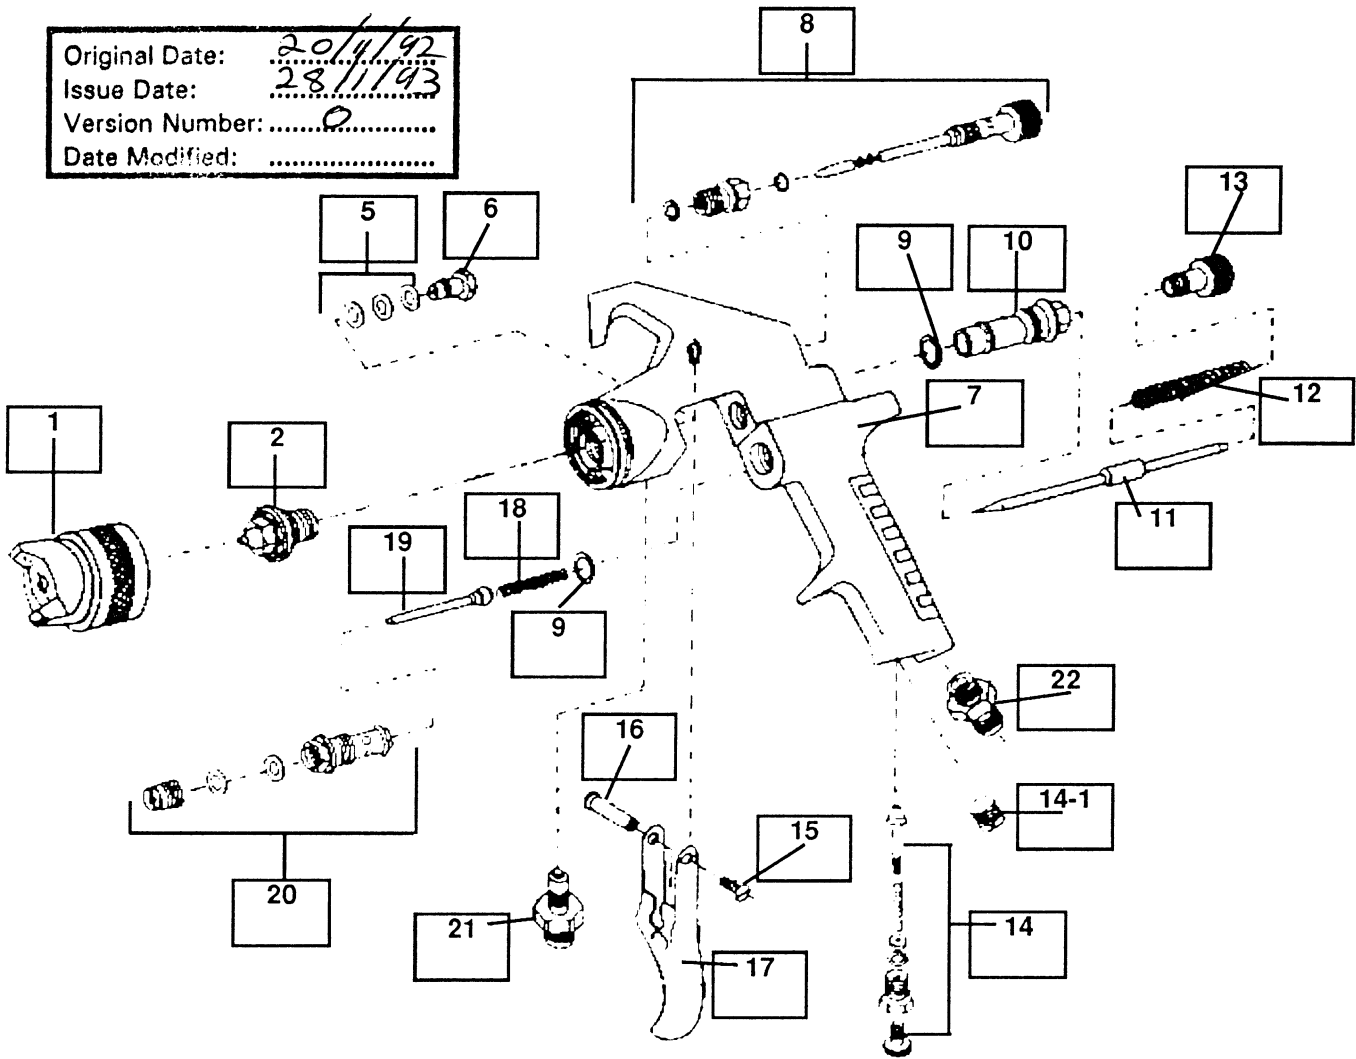

SSG1P/1 PRESSURE SPRAY GUN PARTS LIST

Original Date: 20/4/92
 Issue Date: 28/11/93
 Version Number: 0
 Date Modified:

Part No.	Description
SSG1P/1/01	Air cap set
SSG1P/1/02	Fluid nozzle
SSG1P/1/05	Packing, air valve
SSG1P/1/06	Seat, air valve packing
SSG1P/1/07	Body
SSG1P/1/08	Valve set, spreader adjst.
SSG1P/1/09	Gasket, bushing
SSG1P/1/10	Bushing
SSG1P/1/11	Needle, fluid
SSG1P/1/12	Spring, needle
SSG1P/1/13	Knob, fluid adjst.

Part No.	Description
SSG1P/1/14	Assembly, air adjusting
SSG1P/1/14-1	Nut
SSG1P/1/15	Screw, trigger
SSG1P/1/16	Stud, trigger
SSG1P/1/17	Trigger
SSG1P/1/18	Spring, air valve
SSG1P/1/19	Valve, air
SSG1P/1/20	Assembly, air valve
SSG1P/1/21	Nipple, fluid inlet
SSG1P/1/22	Nipple, air inlet