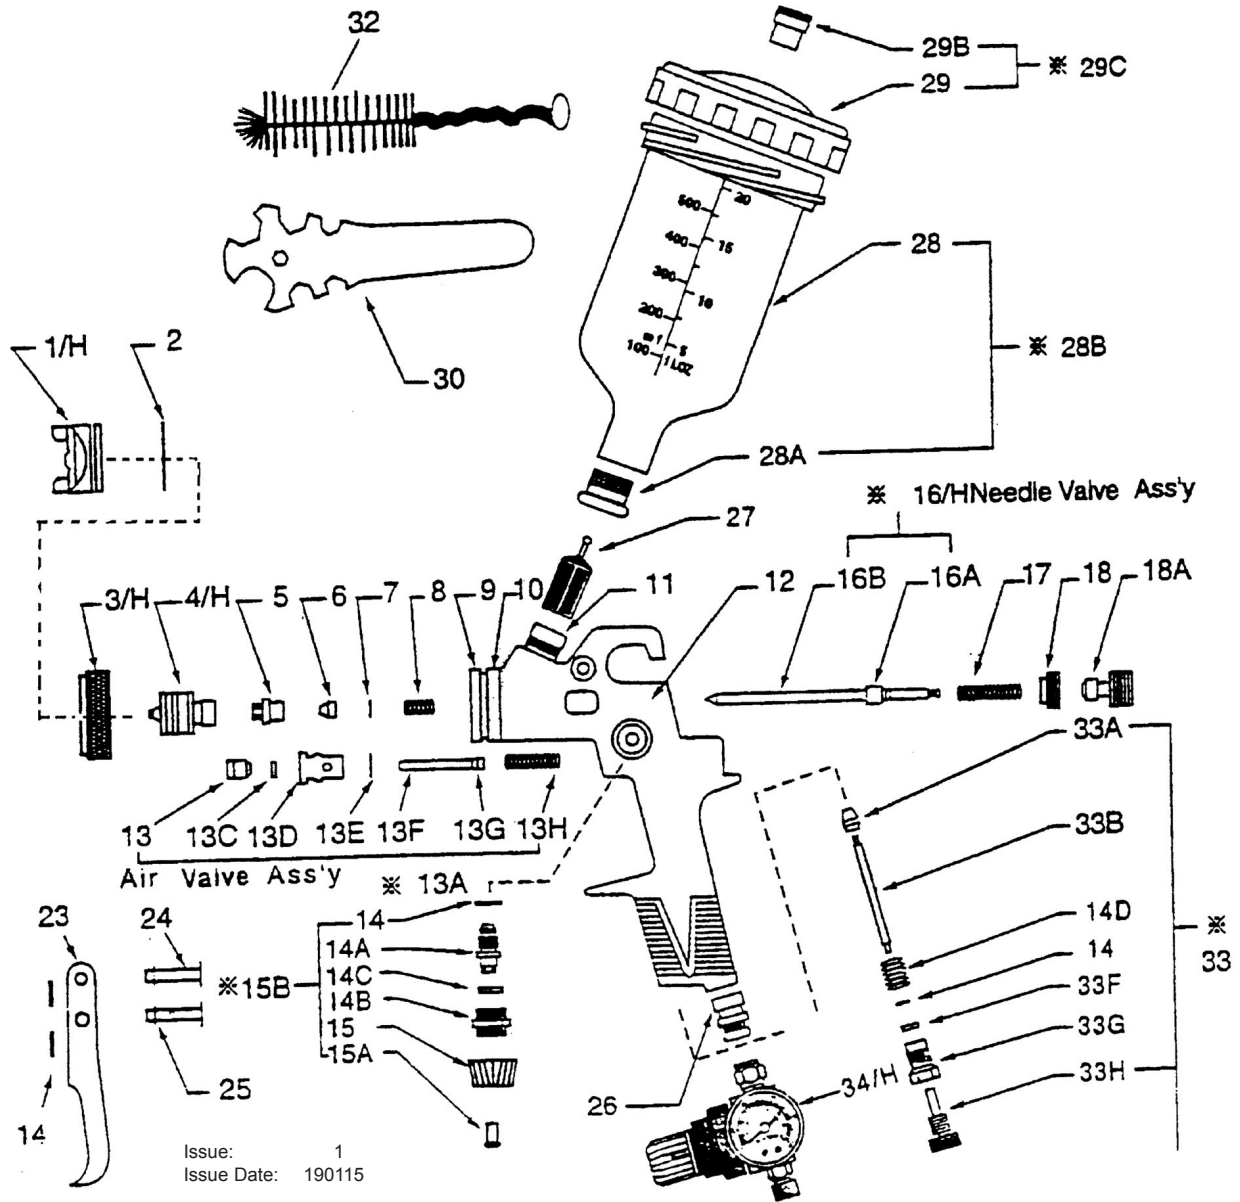

PARTS FOR:
SPRAY GUN TOP COAT GRAVITY FEED 1.4mm SET-UP
 MODEL: **SSG1/GX**

Issue: 1
 Issue Date: 190115

ITEM	PART NO	DESCRIPTION	ITEM	PART NO	DESCRIPTION	ITEM	PART NO	DESCRIPTION
1	SSG1GX/01	AIR NOZZLE	13F	SSG1GX/13F	VALVE	26	SSG1GX/26	AIR CONNECTION PIECE 1/4"
2	SSG1GX/02	RING	13G	SSG1GX/13G	VALVE	27	SSG1GX/27	MATERIAL SLEEVE
3	SSG1GX/03	AIR CAP	13H	SSG1GX/13H	SPRING	28	SSG1GX/28	PLASTIC CUP
4	SSG1GX/04	FLUID NOZZLE	14	SSG1GX/14	WASHER	28A	SSG1GX/28A	ADAPTOR
5	SSG1GX/05	PACING SCREW FOR PAINT NEEDLE	14A	SSG1GX/14A	SPRAY REGULATING SCREW	29	SSG1GX/29	COVER OF 0.6 PLASTIC CUP
6	SSG1GX/06	TEFLON SEAL	14B	SSG1GX/14B	SPRAY REGULATING NUT	29B	SSG1GX/29B	NON-DRIP CONTROL DEVICE
7	SSG1GX/07	WASHER	14C	SSG1GX/14C	TEFLON SEAL	30	SSG1GX/30	SPANNER
8	SSG1GX/08	SPRING	14D	SSG1GX/14D	SPRING	32	SSG1GX/32	BRUSH
9	SSG1GX/09	BRASS RING	15	SSG1GX/15	CONTROL KNOB	33A	SSG1GX/33A	AIR PISTON
10	SSG1GX/10	GASKET	15A	SSG1GX/15A	C/S SCREW	33B	SSG1GX/33B	AIR PISTON
11	SSG1GX/10A	WHITE SEAL (not shown)	16	SSG1GX/16	PAINT NEEDLE-COMplete	33F	SSG1GX/33F	O-RING
12	SSG1GX/11	CONNECTOR FOR 0.6 CUP	17	SSG1GX/17	SPRING FOR PAINT NEEDLE	33G	SSG1GX/33G	NUT
13	SSG1GX/13	SCREW	18	SSG1GX/18	LOCKOUT FOR FLUID CONTROL KNOB	33H	SSG1GX/33H	SCREW
13C	SSG1GX/13C	TEFLON SEAL	18A	SSG1GX/18A	FLUID CONTROL KNOB	34H	SSG1GX/34H	AIR REGULATOR
13D	SSG1GX/13D	AIR VALVE SEAT	23	SSG1GX/23	TRIGGER			
13E	SSG1GX/13E	P.C SEAL	24	SSG1GX/24	SCREW			
			25	SSG1GX/25	PIN			

OPTIONAL SET-UPS

- SSG1GX/SET17 1.7MM SET UP GRAVITY FEED
- SSG1GX/SET20 2.00MM SET UP GRAVITY FEED

NOTE: It is our policy to continually improve products and as such we reserve the right to alter data, specifications and component parts without prior notice.