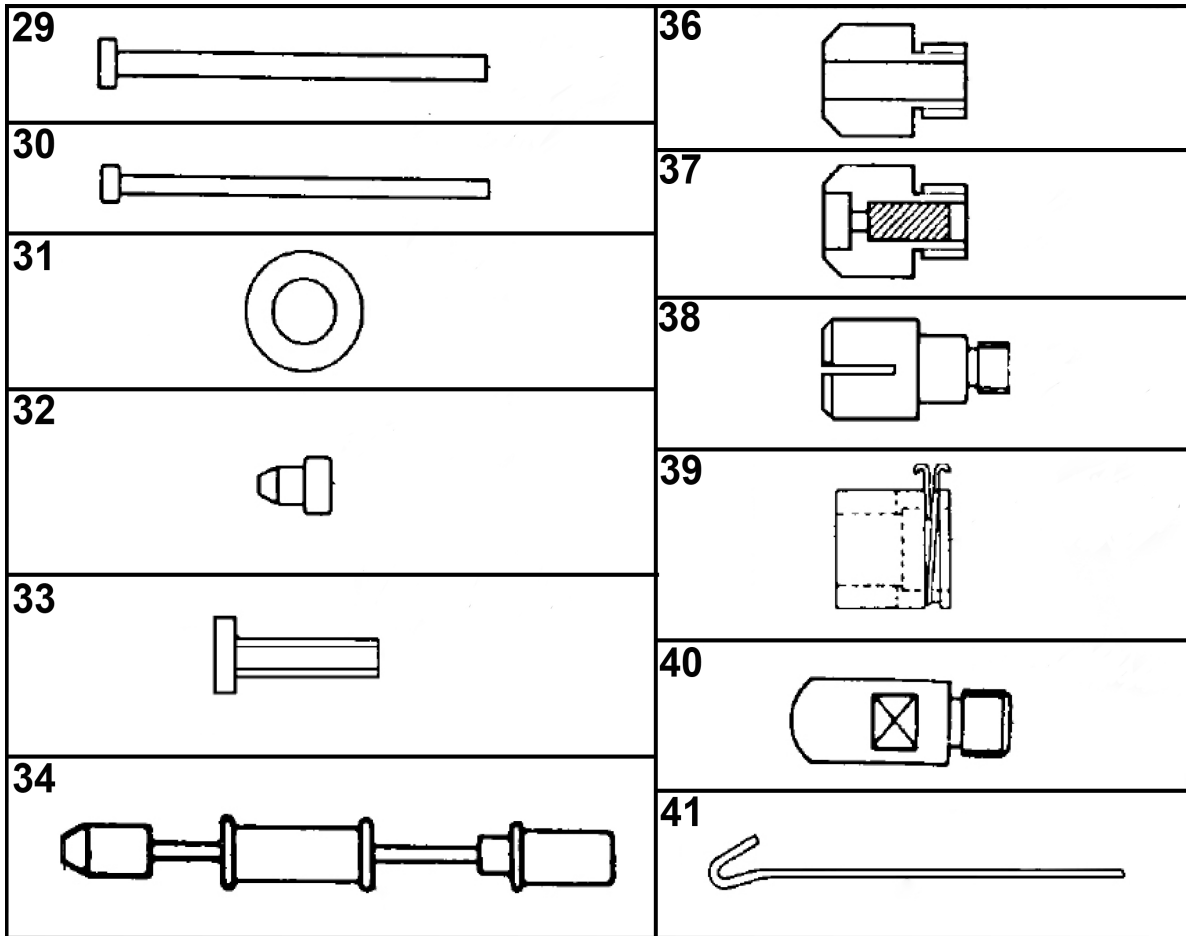

Item	Part No.	Description
29	PS/0002	Stud Welding Nail 2.5 x 50mm (Pack of 100)
30	PS/0003	Stud Welding Nail 2 x 50mm (Pack of 100)
31	PS/0004	Stud Welding Washer (Pack of 100)
32	PS/0007	Stud Welding Rivet
33	PS/0009	Stud Welding Rivet, Threaded
34	SR20M/101	Slide Hammer
36	SR20M/104	Electrode, Screws
37	SR20M/105	Electrode, Rivets

Item	Part No.	Description
38	SR20M/106	Electrode, Washer
39	SR20/7606	Common Electrode
40	SR20M/108	Heating Electrode
41	SR20M/109	Hook, Washer
--	SR20/30598T	Screw (Not Shown)
--	SR20/30604T	Bushing (Not Shown)
--	SR20/38280T	Rear Case (Not Shown)

NOTE: It is our policy to continually improve products and as such we reserve the right to alter data, specifications and component parts without prior notice. There may be alternative versions of this product, please contact us should you require this information.

IMPORTANT: No liability is accepted for incorrect use of product. Spare parts must be fitted by a competent person

WARRANTY: Guarantee is 12 months from purchase date, proof of which will be required for any claim.