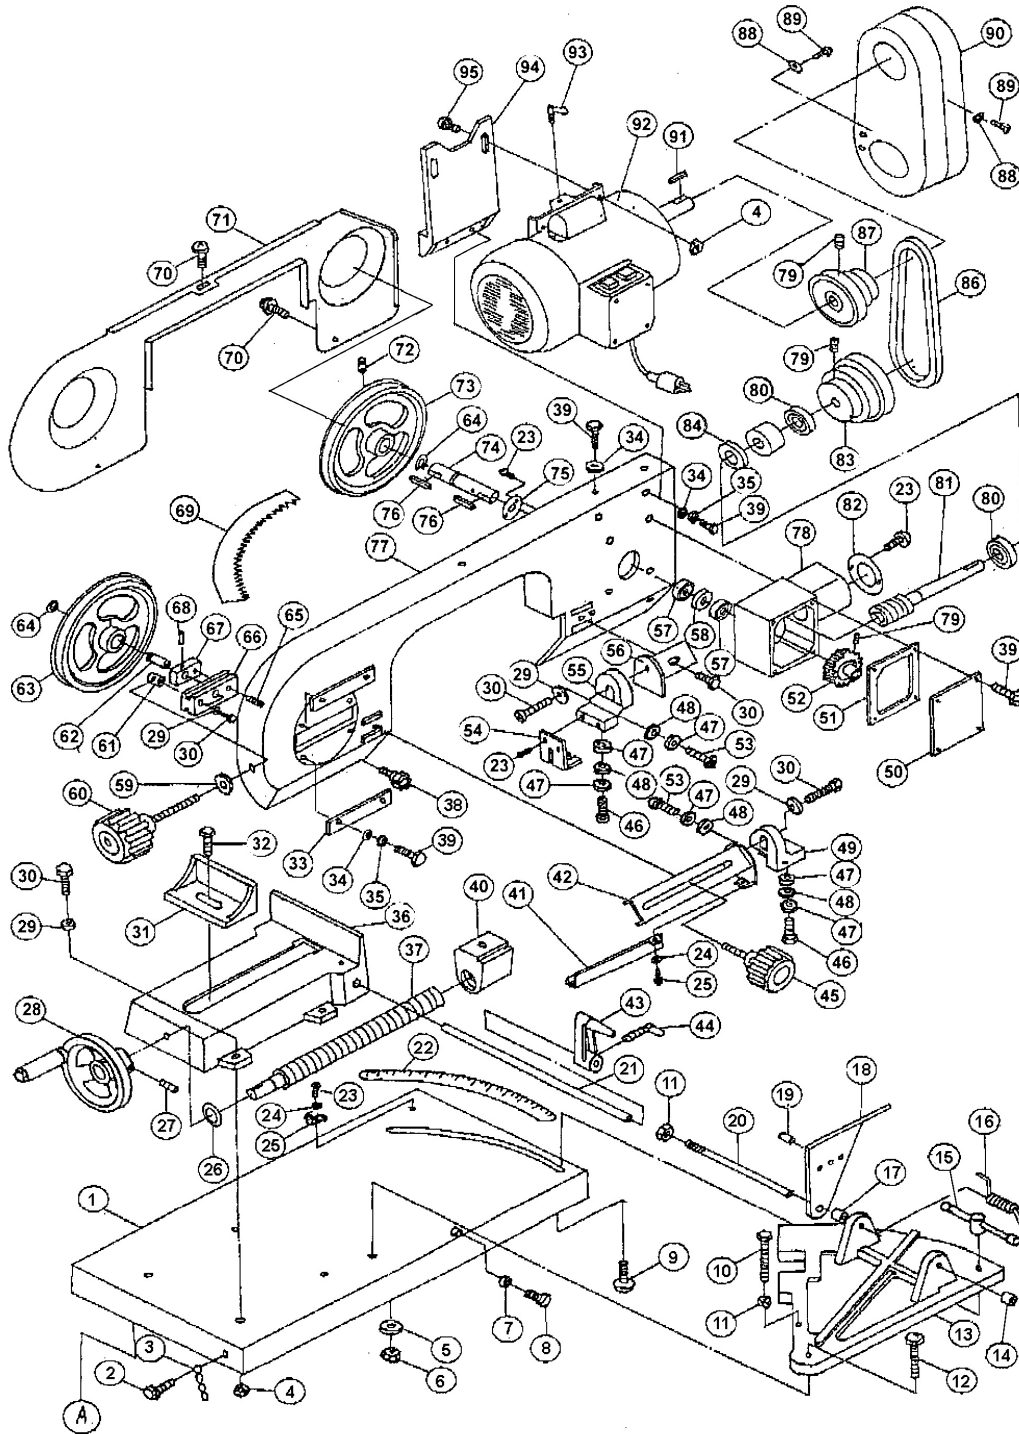

Parts Information:
**Metal Cutting Bandsaw 115mm 3-Speed
 with Stand**
Model No: SM4

Item	Part No.	Description
1	SM4.001	Base
2	SM4.002	Bolt
3	SM4.003	Chain
4	SM4.004	Nut
5	SM4.005	Flat Washer

Item	Part No.	Description
6	SM4.006	Nut
7	SM4.007	Nut
8	SM4.008	Bolt
9	SM4.009	Bolt
10	SM4.010	Bolt M10x75

WARRANTY: Guarantee is 12 months from purchase date, proof of which will be required for any claim.

Parts Information:
**Metal Cutting Bandsaw 115mm 3-Speed
 with Stand**
Model No: SM4

Item	Part No.	Description
11	SM4.011	Nut
12	SM4.012	Screw
13	SM4.013	Bevel Holder
14	SM4.014	Position Tube
15	SM4.015	Handle
16	SM4.016	Spring
17	SM4.014	Position Tube
18	SM4.018	Supporting Plate
19	SM4.019	Plastic Cap
20	SM4.020	Connecting Shaft
21	SM4.021	Fence
22	SM4.022	Angle Label
23	SM4.023	Screw
24	SM4.024	Flat Washer
25	SM4.025	Angle Pointer
26	SM4.026	Retaining Ring
27	SM4.027	Screw
28	SM4.028	Hand Wheel
29	SM4.029	Flat Washer
30	SM4.030	Bolt
31	SM4.031	Pressing Plate
32	SM4.032	Screw
33	SM4.033	Pressing Plate
34	SM4.034	Flat Washer
35	SM4.035	Elastic Washer
36	SM4.036	Vice Holder
37	SM4.037	Threaded Bar
38	SM4.038	Knob
39	SM4.039	Bolt
40	SM4.040	Nut
41	SM4.041	Plate
42	SM4.042	Supporting Plate
43	SM4.043	Bracket
44	SM4.044	Knob
45	SM4.045	Knob
46	SM4.046	Screw
47	SM4.047	Bearing
48	SM4.048	Washer
49	SM4.049	Upper Guard Holder
50	SM4.050	Cover
51	SM4.051	Seal Pad
52	SM4.052	Gear
53	SM4.053	Screw