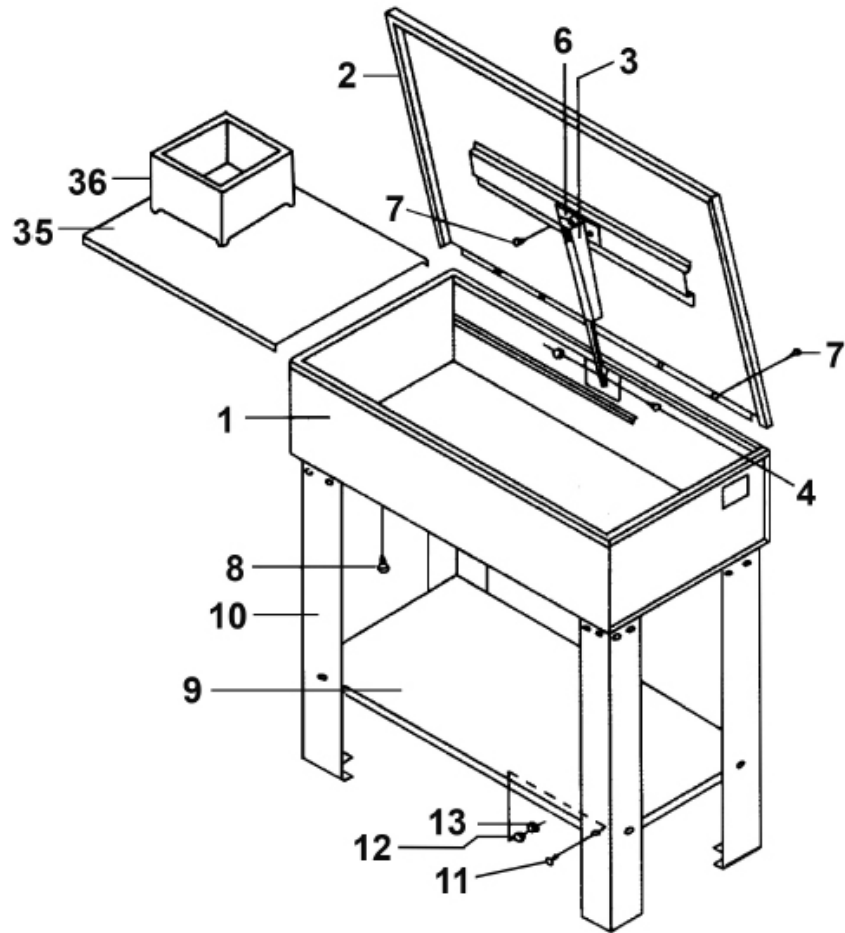

NOTE: It is our policy to continually improve products and as such we reserve the right to alter data, specifications and component parts without prior notice.

There may be alternative versions of this product, please contact us should you require this information.

IMPORTANT: No liability is accepted for incorrect use of product. Spare parts must be fitted by a competent person

WARRANTY: Guarantee is 12 months from purchase date, proof of which will be required for any claim.

Sealey Group, Kempson Way, Suffolk Business Park, Bury St Edmunds, Suffolk. IP32 7AR

01284 757500

01284 703534

sales@sealey.co.uk

www.sealey.co.uk