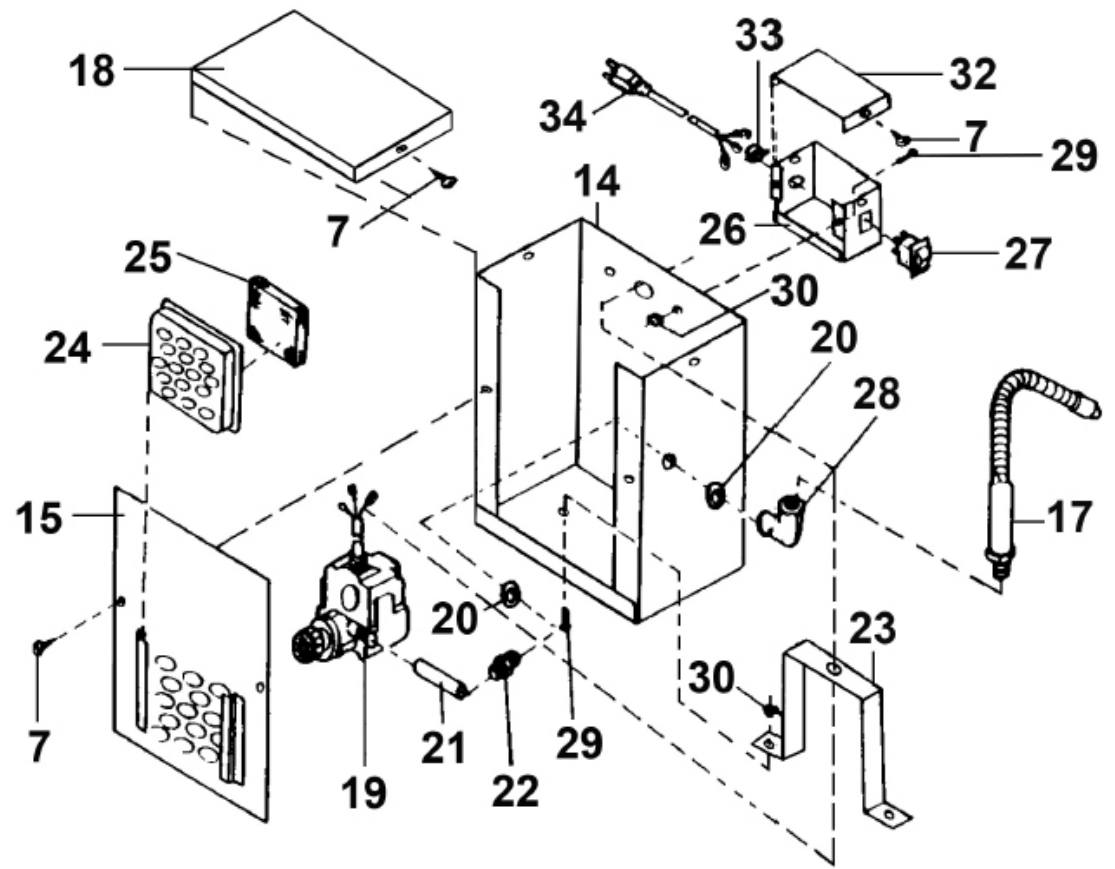

Parts Information:
Parts Cleaning Tank
Model No: SM40

NOTE: It is our policy to continually improve products and as such we reserve the right to alter data, specifications and component parts without prior notice.

sales@sealey.co.uk

www.sealey.co.uk

Parts Information:
Parts Cleaning Tank
Model No: SM40

Item	Part No.	Description
1	SM40/01	Body
2	SM40/02	Cover
3	SM40/03	Safety Lever Assembly
4	SM40/04	Pan Screw
6	SM223/03	Safety Link
7	SM40/07	Tapping Screw
8	SM40/08	Plug, Oil
9	SM40/09	Shelf
10	SM40/10	Leg
11	SM40/11	Pan Screw
12	SM40/12	Tooth Washer
13	SM40/13	Hex Nut
14	SM40/14	Pump Housing
15	SM40/15	Housing Front Cover
17	SM40D.V2-18	Flexible Pipe
18	SM40/18	Housing Top
19	SM30/A19	Pump 230v

Item	Part No.	Description
20	SM40/20	Washer
21	SM40/21	Fluid Hose
22	SM40/22	Nipple Connector
23	SM40/23	Pump Anchor
24	SM40/24	Filter Bracket
25	SM30/A25	Filter
26	SM30/A26	Switch Box
27	SM30/A27	Switch, On/Off Rocker (Light Switch) 6a 250v
28	SM40/28	Connector
29	SM40/29	Pan Screw
30	SM40/30	Hex Nut
32	SM30/A32	Switch Box Cover
33	SM40/33	Feed Through
34	CS 2.5M3CBLK	Cord Set 2.5m 3 Core Blk
35	SM40.V2-06	Work Shelf
36	SM30/A36	Basket
--	SM40.P	Pump Complete (Not Shown)