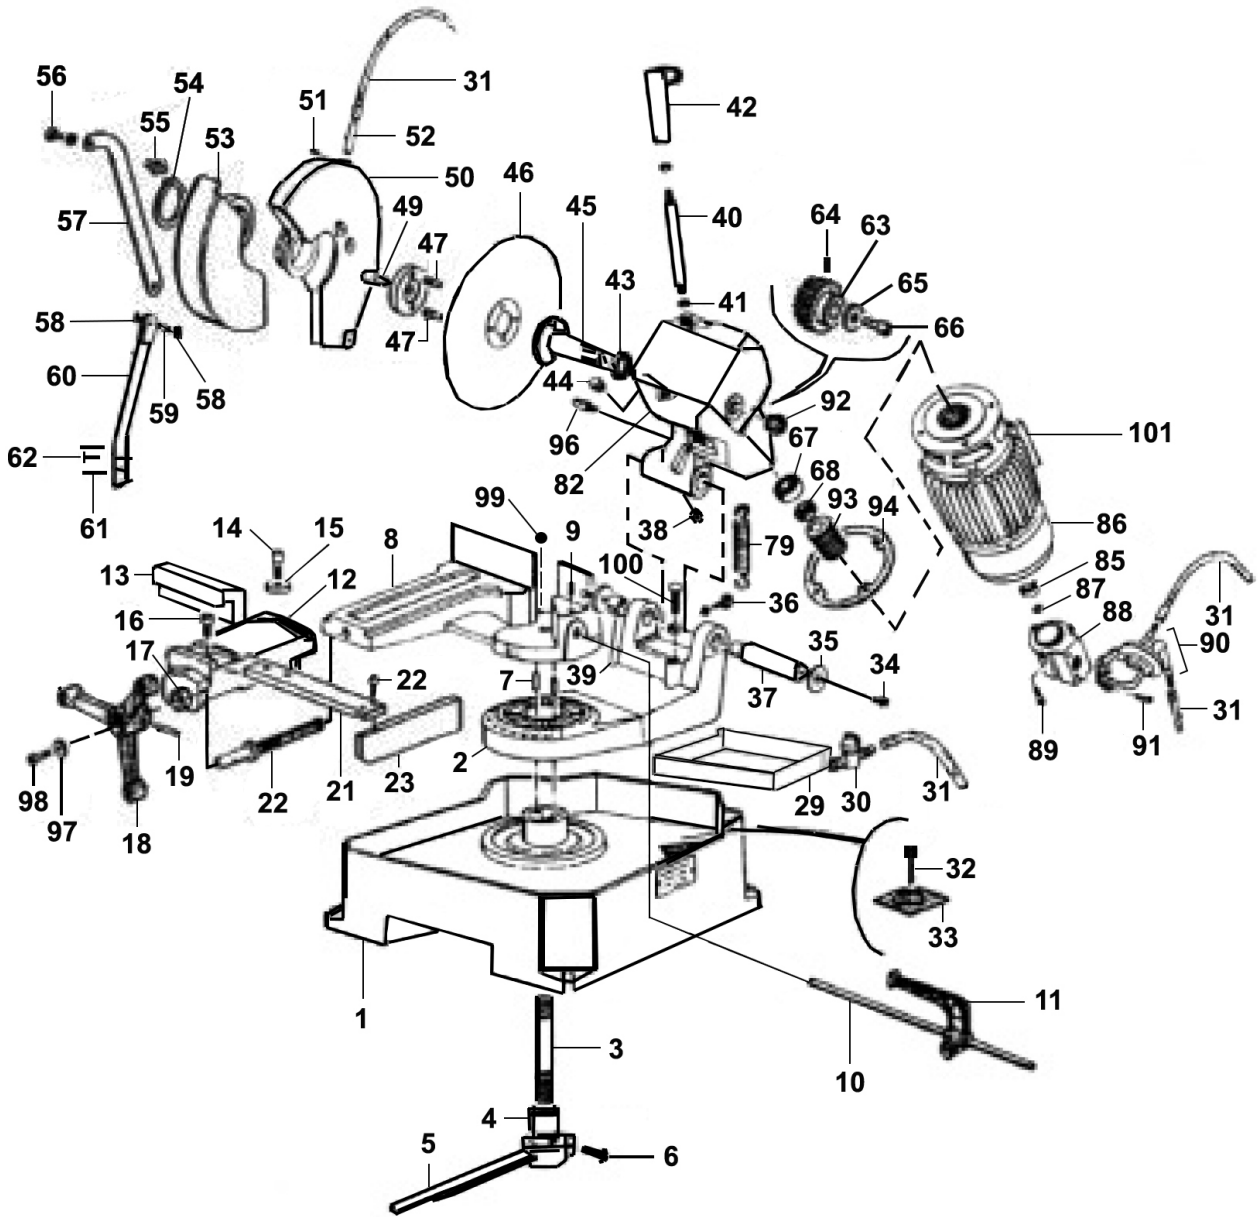

Parts Information:
Cut-Off Saw with European Coolant Pump
250mm 230V 1ph
Model No: SM2504

NOTE: It is our policy to continually improve products and as such we reserve the right to alter data, specifications and component parts without prior notice. There may be alternative versions of this product, please contact us should you require this information.

Item	Part No.	Description
1	SM2504.001	Bed
2	SM2504.002	Revolving Arm
3	SM2504.003	Lock Pin
4	SM2504.004	Bush
5	SM2504.005	Lever
6	SM2504.006	Screw M6
7	SM2504.007	Pin
8	SM2504.008	Counter Vice
9/10/11	SM2504.009	Bar Stop Rod & Set Screw M6 (Complete)
12	SM2504.012	Vice
13	SM2504.013	Vice Plate
14	SM2504.014	Screw
15	SM2504.015	Washer
16	SM2504.016	Screw
17	SM2504.017	Oiler
18	SM2504.018	Vice Hand Wheel Arm
19	SM2504.019	Pin
20	SM2504.020	Vice Thread
22	SM2504.022	Screw
29	SM2504.029	Coolant Tray
30	SM3154.049	Coolant Tap
31	SM3154.056	Coolant Tube
32	SM2504.032	Bolt
33	SM2504.033	Tank Filter
34	SM2504.034	Screw M8
35	SN8.S	Steel Nut M8 Zinc
36	SM2504.036	Hinge Pin
37	SM2504.037	Grain M6
38	SN8.S	Steel Nut M8 Zinc
39	SM2504.039	Bush
40	SM2504.040	Head Lever
41	SN16.S	Steel Nut M16 Zinc
42	SM3154.074	Head Lever Hand Grip(Incl Pts 72 + 73)
43	SM2504.043	Ring
44	SM2504.044	Plug
45	SM2504.045	Blade Shaft Flange And Stake
46	SM250/B100	Blade 250x2x32mm 100t 8mm Tooth Pitch
46	SM250/B160	Blade 250x2x32mm 160t 5mm Tooth Pitch
46	SM250/B250	Blade 250x2x32mm 250t 3mm Tooth Pitch
46	SM250/B80	Blade 250x2x32mm 80t 10mm Tooth Pitch
47	SM2504.047	Blade Shaft Flange And Stake
49	SM2504.049	Left Hand Thread Socket Cap Bolt M12 X 30mm Black
50	SM2504.050	Fixed Guard