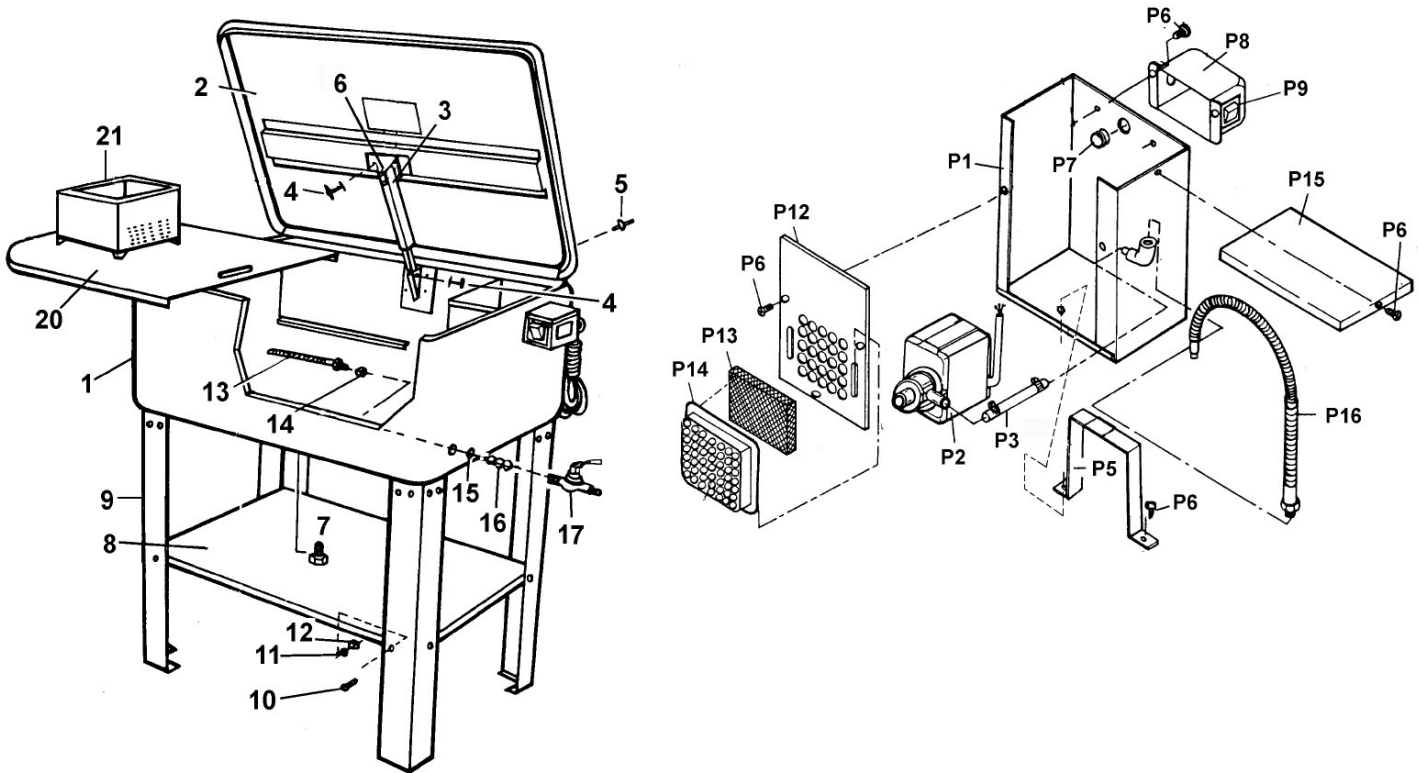

## Parts Information: Parts Cleaning Tank with Turbo Feature Model No: SM20T

Item	Part No.	Description
1	SM20T/01	Tank
2	SM20/001	Tank Cover
3	SM19.V2-06	Safety Lever
4	SM20T/04	Rivet With R-Type Pin
5	SM20T/05	Rivet, Blind
6	SM20T/06	Plate, Safety
7	SM20/014	Drain Nut 3/8 bsp
8	SM20/011	Shelf
9	SM20/013	Leg
10	SM20T/10	Screw, Pan Head
11	SM20T/11	Washer, Spring
12	SM20T/12	Nut, Hex.
13	SM20T/13	Spigot, Turbo
14	SM20T/14	Nut, Hex.
15	SM20T/15	Washer, Fibre
16	SM20T/16	Adaptor, Threaded
17	SM20T/17	Valve, Turbo Control

Item	Part No.	Description
20	SM20/005	Inner Tray
21	SM20/004	Parts Basket
P01	SM20/008A	Housing
P02	SM20/007	Pump
P03	SM20/H	Hose
P05	SM20T/P05	Anchor, Pump
P06	SM20T/P06	Screw, Self Tapping
P07	SM20T/P07	Grommet, Rubber
P08	SM20/010B	Box
P09	SM40D.V2-21	Switch
P12	SM20T/P12	Housing Front Cover
P13	SM20/009B	Filter
P14	SM40D.V2-08	Cover
P15	SM20T/P15	Top, Housing
P16	SM20/006	Hose
P17	SM20T/P17	Kit, Screw And Washer (Not Shown)