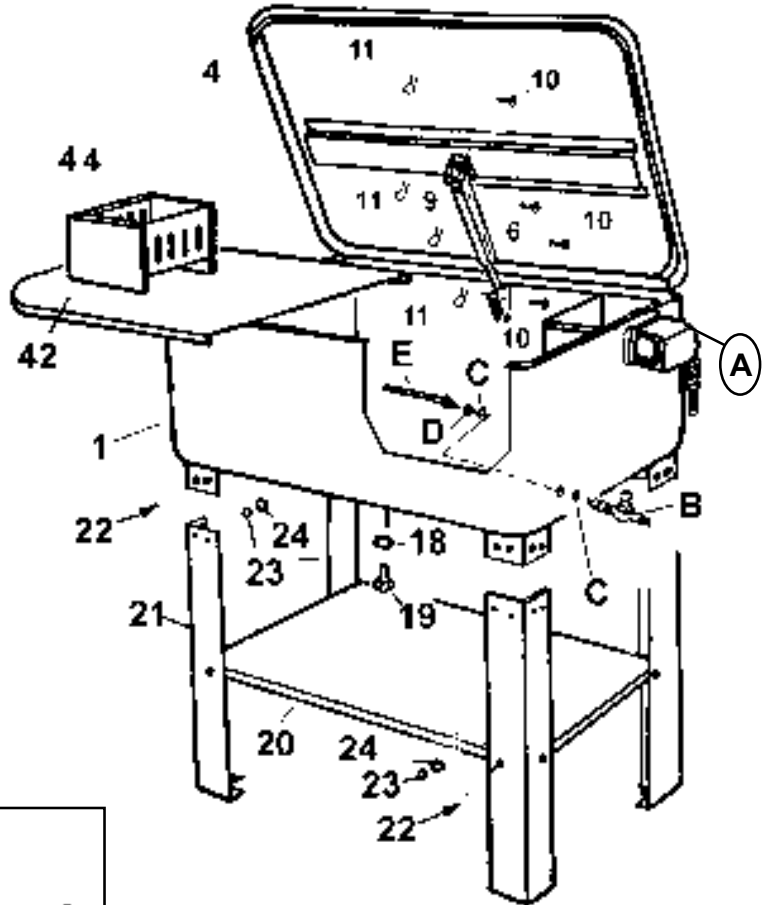

## PARTS LIST & DIAGRAMS FOR: PARTS CLEANING TANK Model: SM20TX

ITEM	PART NO.	DESCRIPTION
1	SM20TX/01	TANK
4	SM19/04	COVER
6/9	SM19/06-09	SAFETY LEVER & PLATE ASM.
10	SM19/10	PIN
11	SM19/11	PIN, SPRING
17	SM19/17	NUT
18	SM19/18	O-RING
19	SM19/19	PLUG
20	SM19/20	SHELF
21	SM19/21	LEG
22	SM19/22	SCREW, PAN HEAD
23	SM19/23	WASHER, SPRING
24	SM19/24	NUT
25	SM19/25	HOUSING, PUMP
26	SM19/26	ELBOW
27	SM19/27	PIPE, FLEXIBLE
28	SM19/28	PUMP
28B	SM19/28-B	BRACKET, PUMP
29	SM19/29	GROMMET, CABLE
30	SM19/30	HOSE </td
31	SM19/31	CLAMP, HOSE
32	SM19/32	SCREW, S/TAPPING
33	SM19/33	HOUSING, SWITCH
34	SM19/34	SWITCH
35	SM19/35	SCREW, SELF TAPPING
37	SM19/37	SCREW, PAN HEAD
39	SM19/39	COVER, PUMP HOUSING
40	SM19/40	FILTER
41	SM19/41	COVER, FILTER
42	SM19/42	SHELF, INTERNAL
44	SM19/44	BASKET
45	SM19/45	SCREW, S/TAPPING
50	SM20TX/TURBO	TURBO VALVE ASM. (B + 2C + D + E)