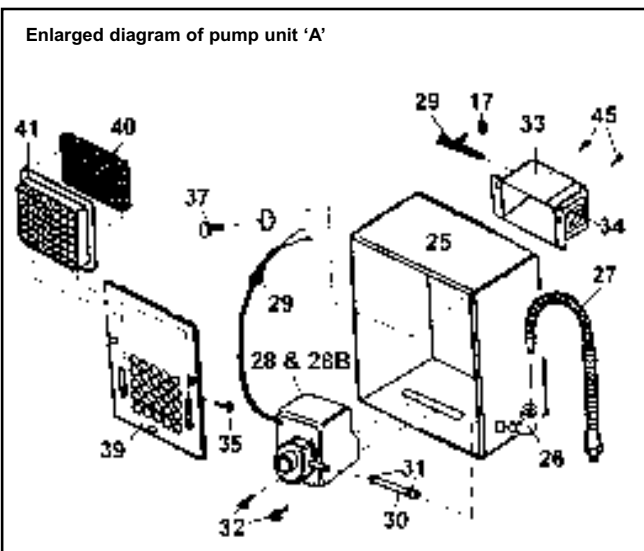

Enlarged diagram of pump unit 'A'