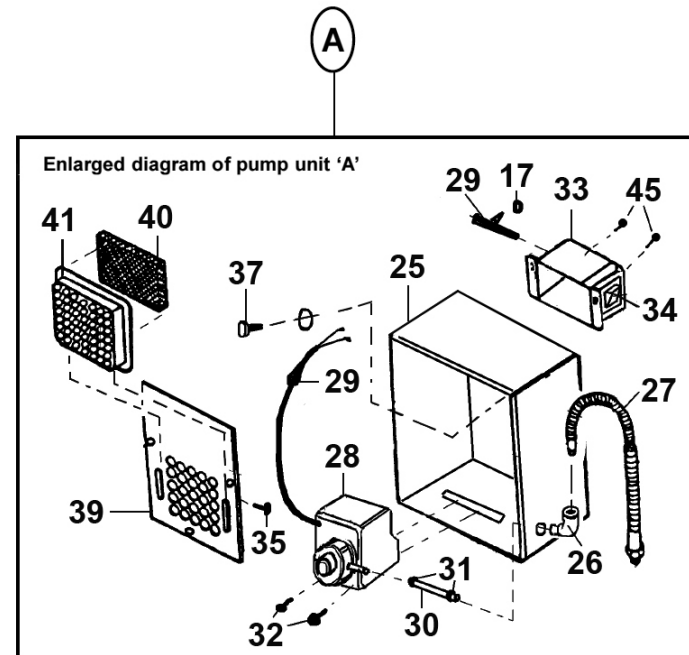

NOTE: It is our policy to continually improve products and as such we reserve the right to alter data, specifications and component parts without prior notice.

There may be alternative versions of this product, please contact us should you require this information.

IMPORTANT: No liability is accepted for incorrect use of product. Spare parts must be fitted by a competent person

WARRANTY: Guarantee is 12 months from purchase date, proof of which will be required for any claim.

Sealey Group, Kempson Way, Suffolk Business Park, Bury St Edmunds, Suffolk. IP32 7AR

01284 757500

01284 703534

sales@sealey.co.uk

www.sealey.co.uk