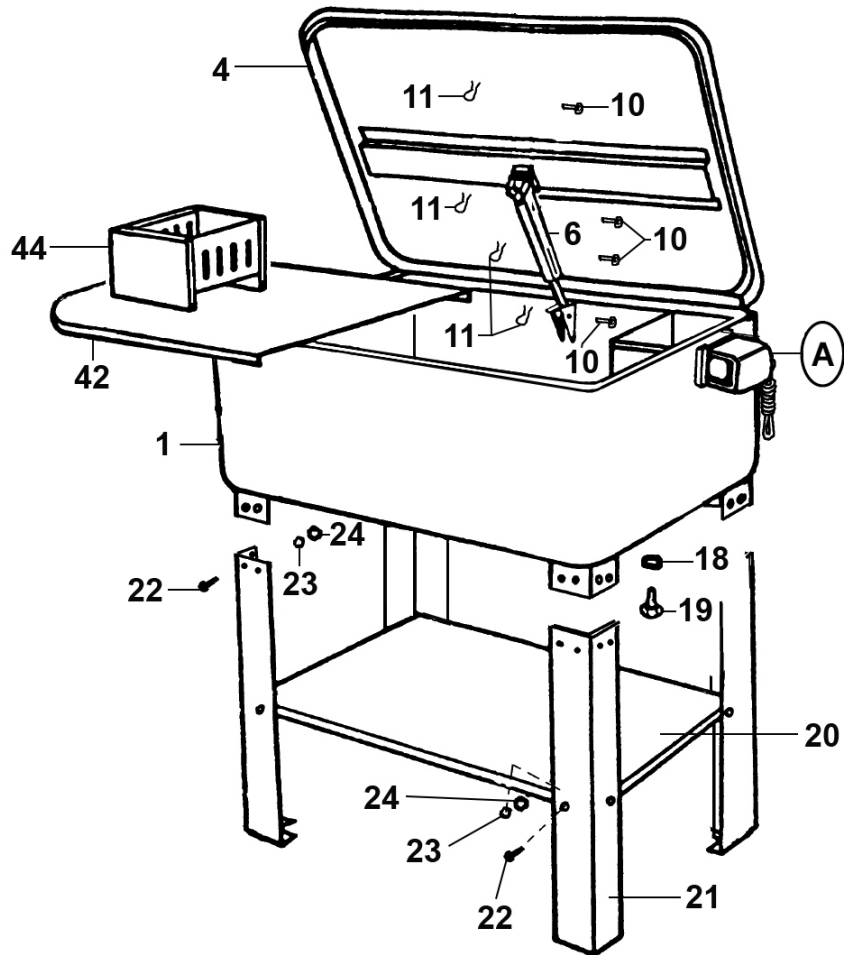

NOTE: It is our policy to continually improve products and as such we reserve the right to alter data, specifications and component parts without prior notice.

There may be alternative versions of this product, please contact us should you require this information.

IMPORTANT: No liability is accepted for incorrect use of product. Spare parts must be fitted by a competent person

WARRANTY: Guarantee is 12 months from purchase date, proof of which will be required for any claim.

Sealey Group, Kempson Way, Suffolk Business Park, Bury St Edmunds, Suffolk. IP32 7AR

01284 757500

01284 703534

sales@sealey.co.uk

www.sealey.co.uk