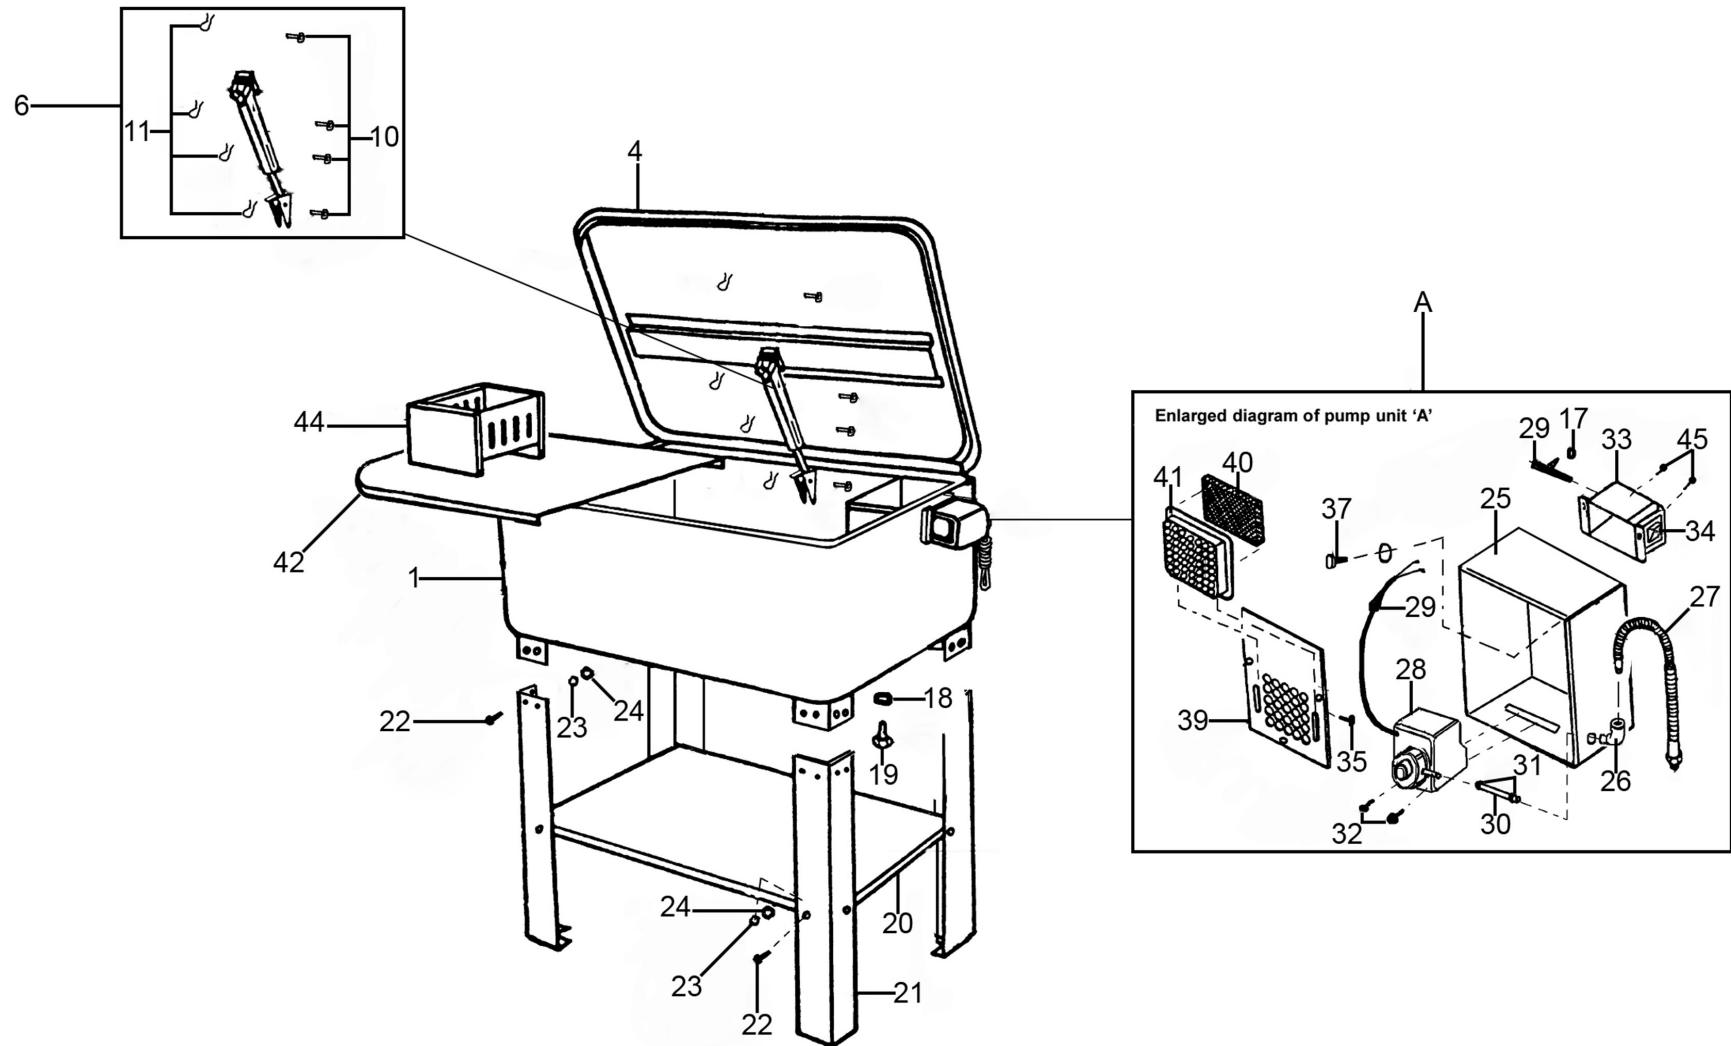

Parts Information: Parts Cleaning Tank Model No: SM19

NOTE: It is our policy to continually improve products and as such we reserve the right to alter data, specifications and component parts without prior notice.

There may be alternative versions of this product, please contact us should you require this information.

IMPORTANT: No liability is accepted for incorrect use of product. Spare parts must be fitted by a competent person

WARRANTY: Guarantee is 12 months from purchase date, proof of which will be required for any claim.

Sealey Group, Kempson Way, Suffolk Business Park, Bury St Edmunds, Suffolk. IP32 7AR

01284 757500

01284 703534

sales@sealey.co.uk

www.sealey.co.uk