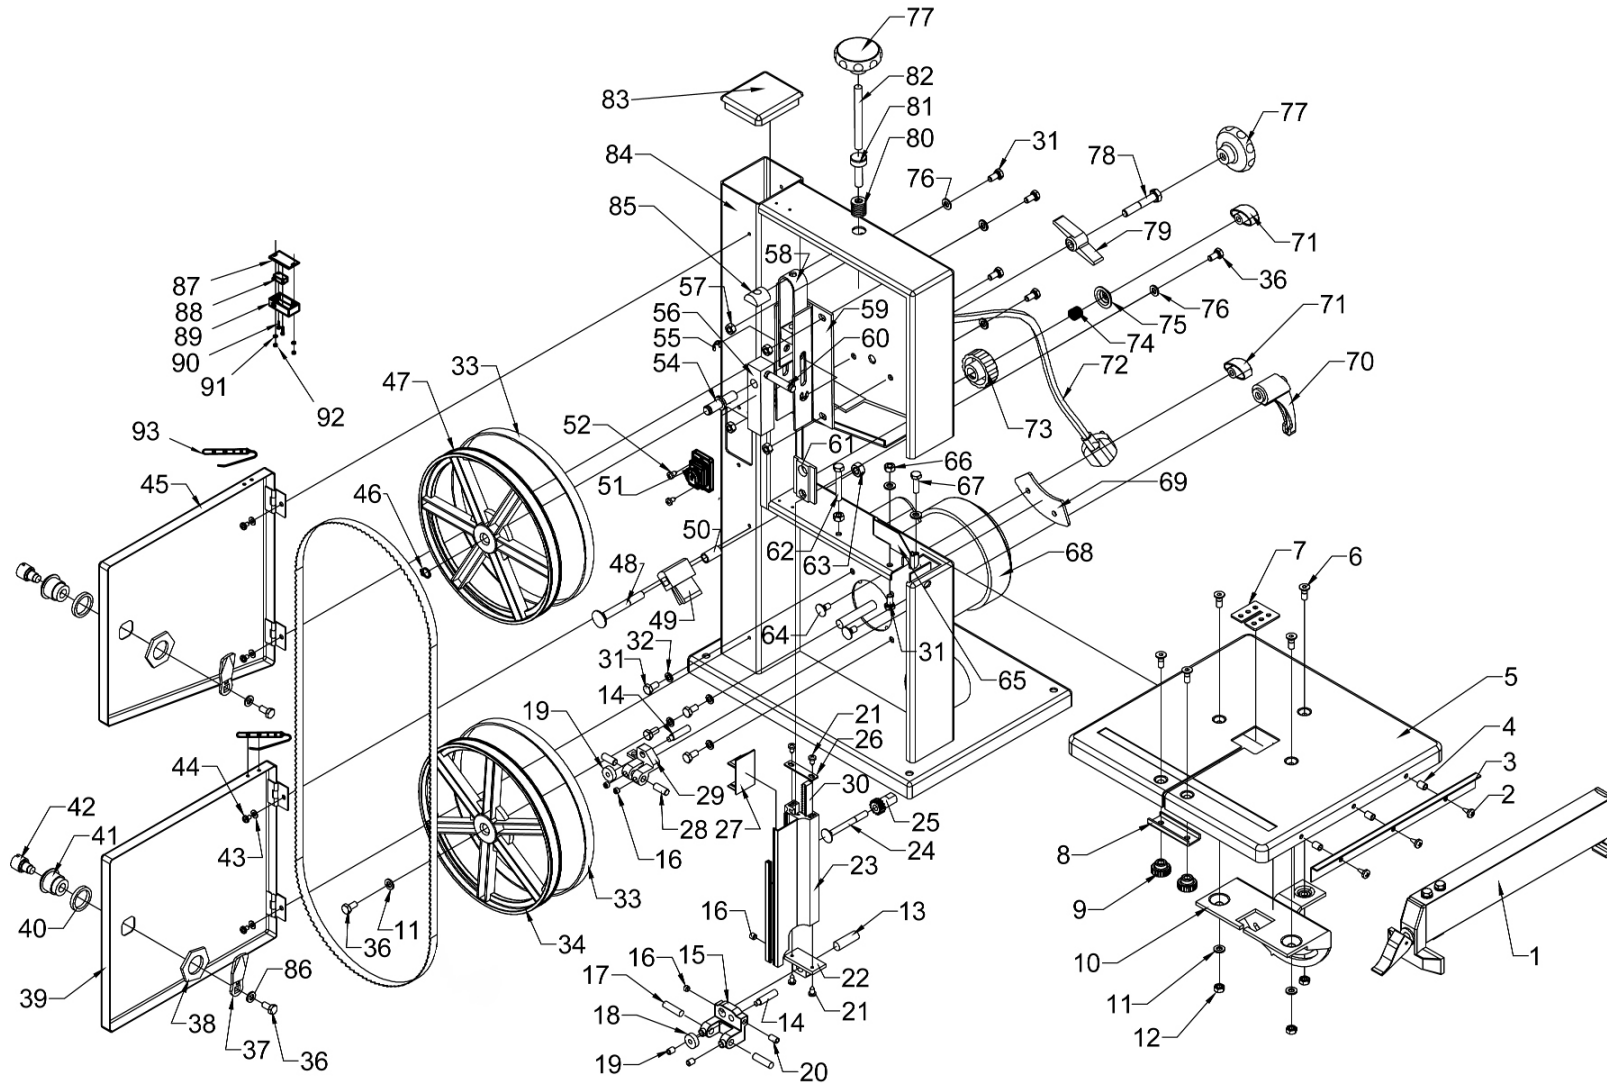

Parts Information:
Professional Bandsaw 200mm
Model No: SM1303

NOTE: It is our policy to continually improve products and as such we reserve the right to alter data, specifications and component parts without prior notice.

01284 757500

01284 703534

sales@sealey.co.uk

www.sealey.co.uk

Parts Information:
Professional Bandsaw 200mm
Model No: SM1303

Item	Part No.	Description
1	SM1303.01	Rip Fence Assy
2	MSP520.S	Machine Screw Pan Head Phillips m5x20mm (Single)
3	SM1303.03	Slide Support Board
4	SM1303.04	Spacer, Bushing
5	SM1303.05	Working Table
6	MSCS616.S	CSK Socket Machine Screw m6x16 (Single)
7	SM1303.07	Table Insert
8	SM1303.08	U-Plate
9	SM1303.09	Nut
10	SM1303.10	Table Support
11	RW619.S	Repair Washer m6x19 (Single)
12	SM1303.12	Nut
13	SM1303.13	Locking Pin
14	SM1303.14	Thrust Bearing Shaft
15	SM1303.15	Housing, Upper Guide
16	GSM66.S	Grub Screw m6x6 (Single)
17	SM1303.17	Upper Pilot Pin
18	B/625ZZ	Bearing 625ZZ
19	GSM66.S	Grub Screw m6x6 (Single)
20	GSM612.S	Grub Screw m6x12 (Single)
21	SM1303.21	RD Head S/T Screw m3.4 x 10
22	SM1303.22	Seat, Upper Guide
23	SM1303.23	Guide Lever
24	SM1303.24	Carriage Bolt m6x60
25	SM1303.25	Shaft

Item	Part No.	Description
26	SM1303.26	Cover Board
27	SM1303.27	Slide Board
28	SM1303.28	Lower Pilot Pin
29	SM1303.29	Housing, Lower Guide
30	SM1303.30	Rack
31	SS612.S	Hex Head Set Screw m6x12mm Single
32	SWM6.S	Spring Washer M6 Zinc (Single)
33	SM1303.V2-33	Band Saw Tyre
34	SM1303.34	Lower Wheel
36	SS612.S	Hex Head Set Screw m6x12mm Single
37	SM1303.37	Tongue
38	SM1303.38	Nut
39	SM1303.39	Door Lower
40	SM1303.40	Black Rubber Ring
41	SM1303.41	Tongue Housing
42	SM1303.42	Slotted Insert
43	FWM4.S	Flat Washer M4 Single
44	MSP46.S	Machine Screw Pan Head Phillips m4x6mm (Single)
45	SM1303.45	Door Upper
46	SM63/11	Retaining Ring
47	SM1303.47	Upper Wheel
48	CBN865.S	Coach Bolt m8x65
49	SM1303.49	Brush
50	SM1303.50	Spacer Bushing
51	SM1303.51	Switch