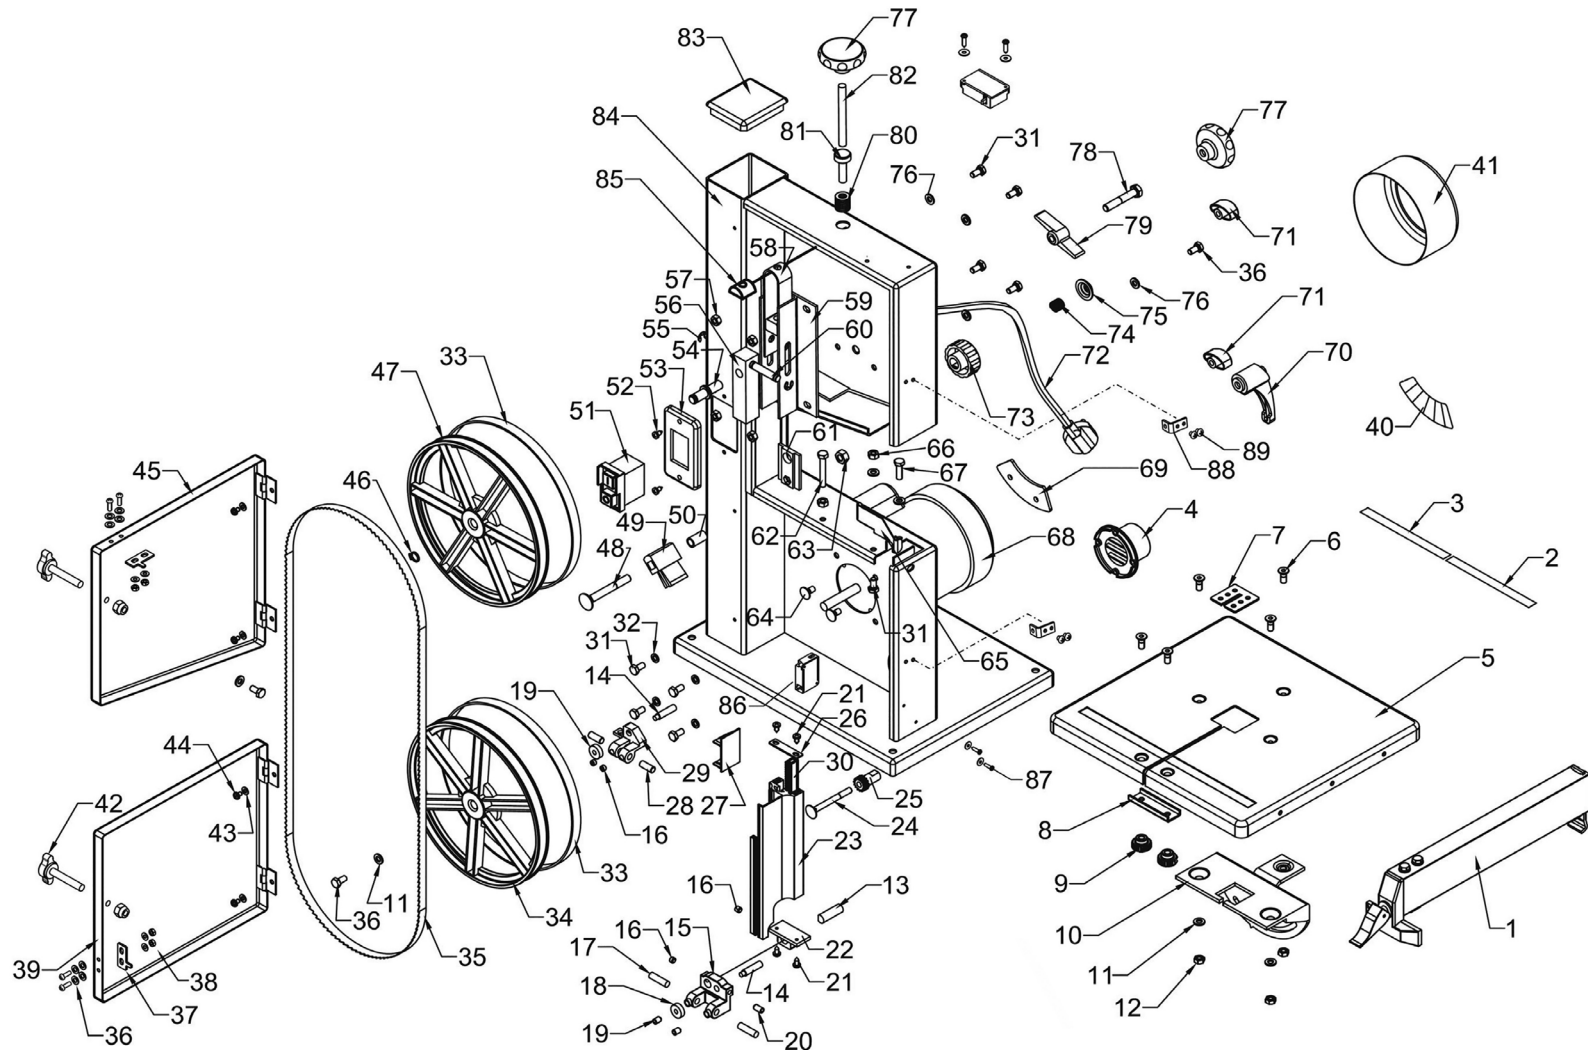

Parts Information:
Professional Bandsaw 200mm
Model No: SM1303.V3

NOTE: It is our policy to continually improve products and as such we reserve the right to alter data, specifications and component parts without prior notice.

www.sealey.co.uk

Parts Information: Professional Bandsaw 200mm Model No: SM1303.V3

Item	Part No.	Description
1	SM1303.V2-01	Rip Fence Assembly
2	SM1303.V2-02	Scale Label, Right
3	SM1303.V2-03	Scale Label, Left
4	SM1303.V2-04	Suction Connector
5	SM1303.V2-05	Working Table
6	SM1303.V2-06	CSK Hex Head Bolt
7	SM1303.V2-07	Table Insert
8	SM1303.V2-08	U-Plate
9	SM1303.V2-09	Nut
10	SM1303.V2-10	Table Support
11	SM1303.V2-11	Washer
12	SM1303.V2-12	Nut
13	SM1303.V2-13	Locking Pin
14	SM1303.V2-14	Thrust Bearing Shaft
15	SM1303.V2-15	Housing, Upper Guide
16	SM1303.V2-16	Hex Socket Set Screw
17	SM1303.V2-17	Pilot Pin, Upper
18	B/625ZZ	Bearing
19	SM1303.V2-19	Hex Socket Set Screw
20	SM1303.V2-20	Hex Socket Set Screw
21	SM1303.V2-21	Self Tapping Pan Head Screw
22	SM1303.V2-22	Seat, Upper Guide
23	SM1303.V2-23	Guide Lever
24	SM1303.V2-24	Cup Head Square Neck Bolt
25	SM1303.V2-25	Shaft
26	SM1303.V2-26	Cover Board
27	SM1303.V2-27	Slide Board
28	SM1303.V2-28	Pilot Pin, Lower
29	SM1303.V2-29	Housing, Lower Guide
30	SM1303.V2-30	Rack
31	SM1303.V2-31	Hex Bolt
32	SM1303.V2-32	Spring Washer
33	SM1303.V2-33	Band Saw Tyre
34	SM1303.V2-34	Lower Wheel
35	SM1303B06	Bandsaw Blade 6tpi
36	SM1303.V2-36	Bolt
37	SM1303.V2-37	Insert
38	SM1303.V2-38	Nut
39	SM1303-V3-39	Door, Lower