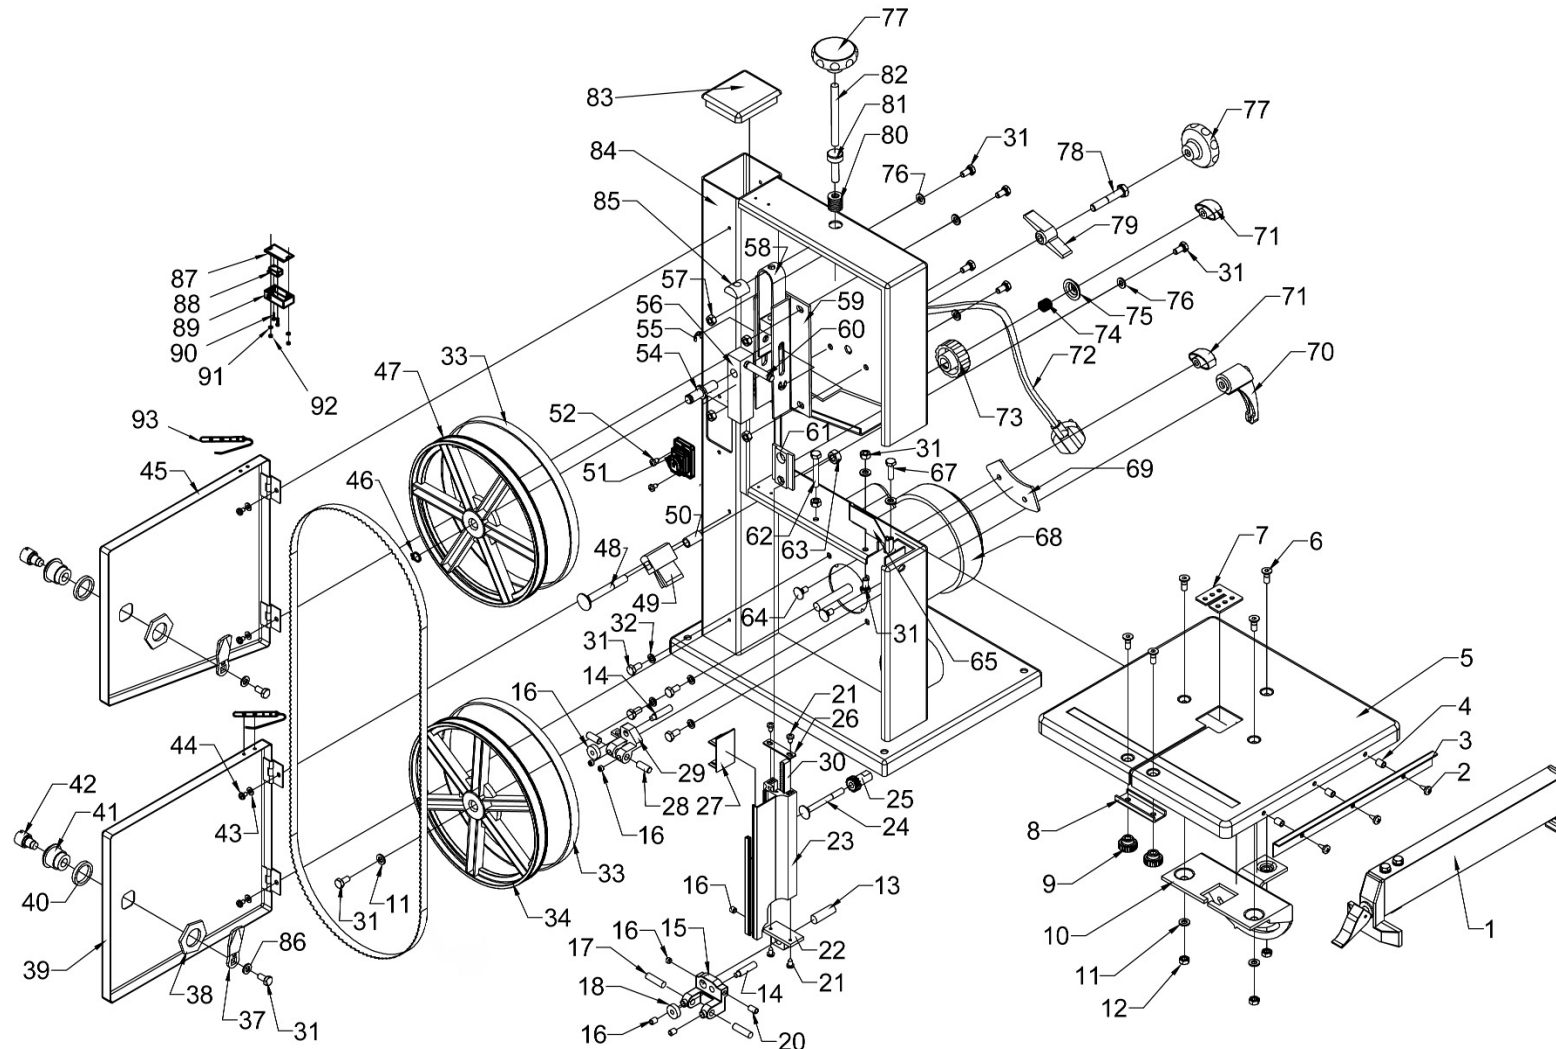

Parts Information:
Professional Bandsaw 200mm
Model No: SM1303

NOTE: It is our policy to continually improve products and as such we reserve the right to alter data, specifications and component parts without prior notice.

sales@sealey.co.uk

www.sealey.co.uk

Parts Information:
Professional Bandsaw 200mm
Model No: SM1303

Item	Part No.	Description
1	SM1303.01	Rip Fence Assembly
2	MSP520.S	Machine Screw Pan Head Phillips M5 x 20mm
3	SM1303.03	Slide Support Board
4	SM1303.04	Spacer, Bushing
5	SM1303.05	Working Table
6	MSCS616.S	CSK Socket Machine Screw M6 x 16mm
7	SM1303.07	Table Insert
8	SM1303.08	U-Plate
9	SM1303.09	Nut
10	SM1303.10	Table Support
11	RW619.S	Repair Washer M6 x 19mm
12	SM1303.12	Nut
13	SM1303.13	Locking Pin
14	SM1303.14	Thrust Bearing Shaft
15	SM1303.15	Housing, Upper Guide
16	GSM66.S	Grub Screw M6 x 6mm
17	SM1303.17	Pilot Pin, Upper
18	B/625ZZ	Bearing
20	GSM612.S	Grub Screw M6 x 12mm
21	SM1303.21	Rd Head S/T Screw M3.4 x 10mm
22	SM1303.22	Seat, Upper Guide
23	SM1303.23	Guide Lever
24	SM1303.24	Carriage Bolt M6 x 60mm
25	SM1303.25	Shaft

Item	Part No.	Description
26	SM1303.26	Cover Board
27	SM1303.27	Slide Board
28	SM1303.28	Pilot Pin, Lower
29	SM1303.V2-29	Housing, Lower Guide
30	SM1303.30	Rack
31	SS612.S	Hex Head Set Screw M6 x 12mm
32	SWM6.S	Spring Washer M6
33	SM1303.V2-33	Band Saw Tyre
34	SM1303.34	Wheel, Lower
37	SM1303.37	Tongue
38	SM1303.38	Nut
39	SM1303.39	Door, Lower
40	SM1303.40	Rubber Seal
41	SM1303.41	Tongue Housing
42	SM1303.42	Slotted Insert
43	FWM4.S	Flat Washer M4
44	MSP46.S	Machine Screw Pan Head Phillips M4 x 6mm
45	SM1303.45	Door, Upper
46	ER1700PD.37	Circlip
47	SM1303.47	Wheel, Upper
48	CBN865.S	Coach Bolt M8 x 65mm
49	SM1303.49	Brush
50	SM1303.50	Spacer Bushing