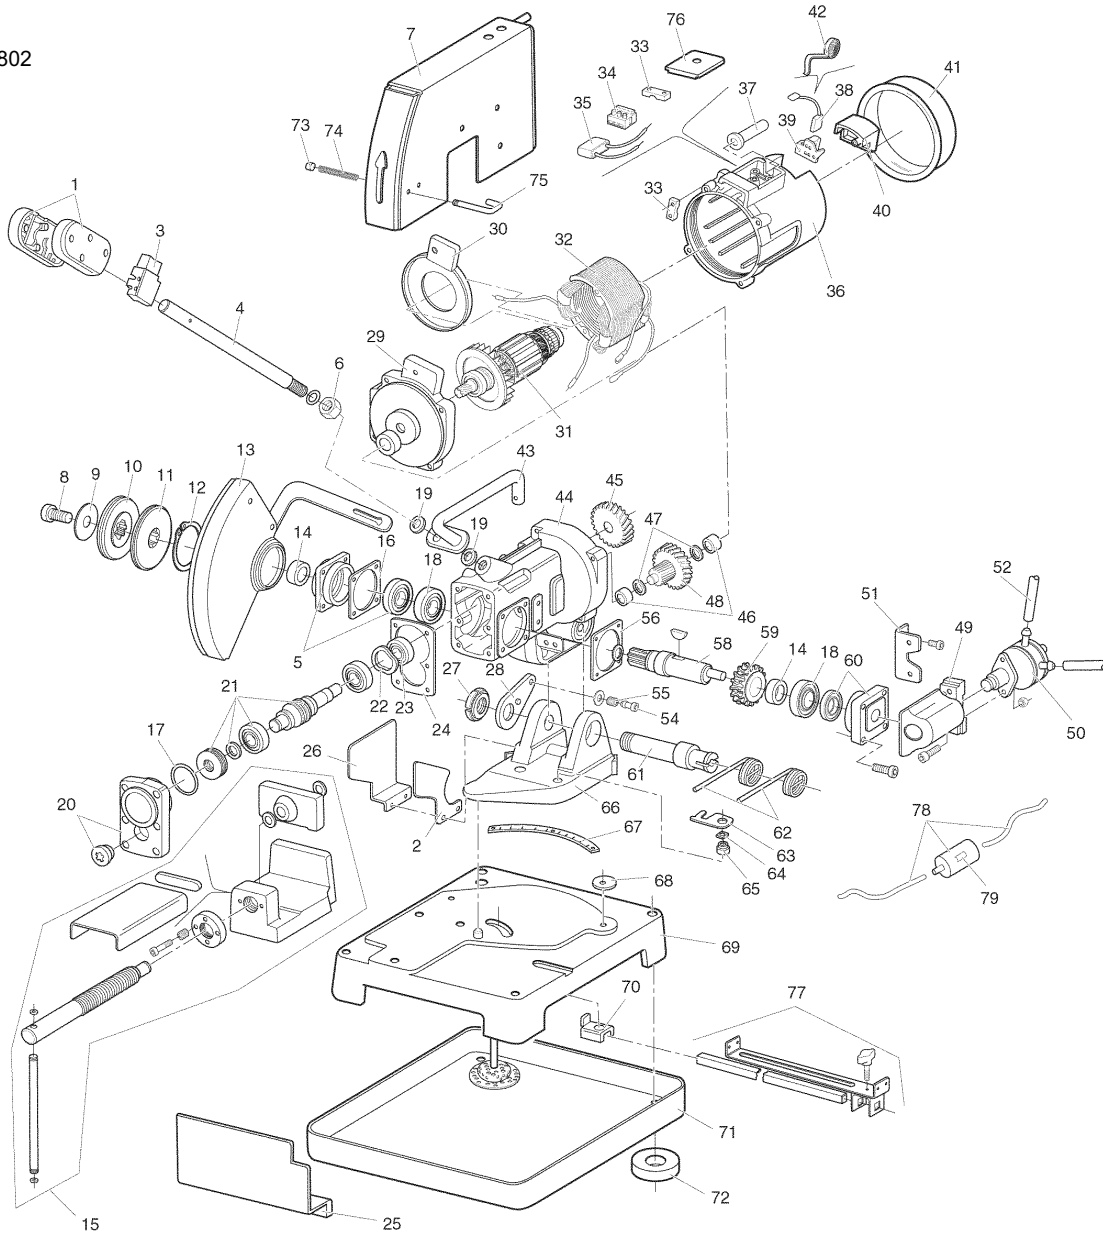

Issue: 1  
 Date: 010802

Item	Part No	Description	Item	Part No	Description	Item	Part No	Description
1	126-48108000	Grip/handle	27	126-48102215	Pivot shaft lock nut	52	126-48108038	Oil tube
2	126-48108001	Inner protector	28	126-48108023	Bracket	54	126-48102234	Lever fixing screw
3	126-48102361	Switch	29	126-48108024	Spacer housing	55	126-48100200	Spring
4	126-48108002	Lever	30	126-48108025	Guide plate	56	126-48108039	Gasket
5	126-48108003	Bearing seal assembly	31	126-183000000	Armature	58	126-48108040	Blade drive shaft
6	126-48108004	Lever retaining nut	32	126-145900000	Field coil	59	126-48108041	Crown shaft worm bearing
7	126-48108005	Blade guard outer	33	126-48102224	Wire clamp screw	60	126-48108042	Bearing housing and seal
8		Bolt - UNI5739 M12x25	34	126-48108026	Wire clamp bracket	61	126-48108043	Pivot shaft
9	126-48108006	Clutch washer	35	126-48106501	Condensor	62	126-48108044	Return spring
10	126-48108007	Outer clutch cover	36	126-48108027	Motor body	63	126-48108045	Hook plate
11	126-48108008	Inner clutch cover	37	126-480004000	Cable sleeve	64	126-48005500	Spring washer
12	126-48102237	Circlip	38	126-48000204	Carbon brush	65	126-48108046	Spacer
13	126-48108009	Blade guard inner	39	126-48108028	Brush holder	66	126-48108047	Turning (pivot) bracket
14	126-48108010	Spacer	40	126-48108029	Brush cover	67	126-48108048	Degree scale plate
15	126-48108011	Vice assembly	41	126-48108030	Protective cover	68	126-48102335	Eccentric washer
16	126-48108012	Gasket	42	126-48108031	Spring	69	126-48108049	Base
17	126-48108013	O-ring	43	126-48108032	Handle	70	126-48108050	Pivot suport retainer
18	126-48108014	Bearing	44	126-48108033	Head (body)	71	126-48108051	Base tray
19	126-48108015	Washer	45	126-48108034	Toothed gear	72	126-48108052	Rubber foot cushion
20	126-48108016	End cover with oil level sight	46	126-48104907	Roller bearing	73	126-48108053	Push button
21	126-48108017	Worm drive shaft assembly	47	126-48104417	Spacer	74	126-48108054	Spring
22	126-48108018	Spring	48	126-50800950	Reduction gear	75	126-48108055	Hook
23	126-48108019	Sealing ring	49	126-48108036	Pump protective cover	76	126-48108056	Cover
24	126-48108020	Head gasket	50	126-40157500	Oil circulation pump	78	126-48004900	Filter (complete with oil pipes)
25	126-48108021	Front guard	51	126-48108037	Pump bracket	79	126-48006800	Filter
26	126-48108022	Outer protector						