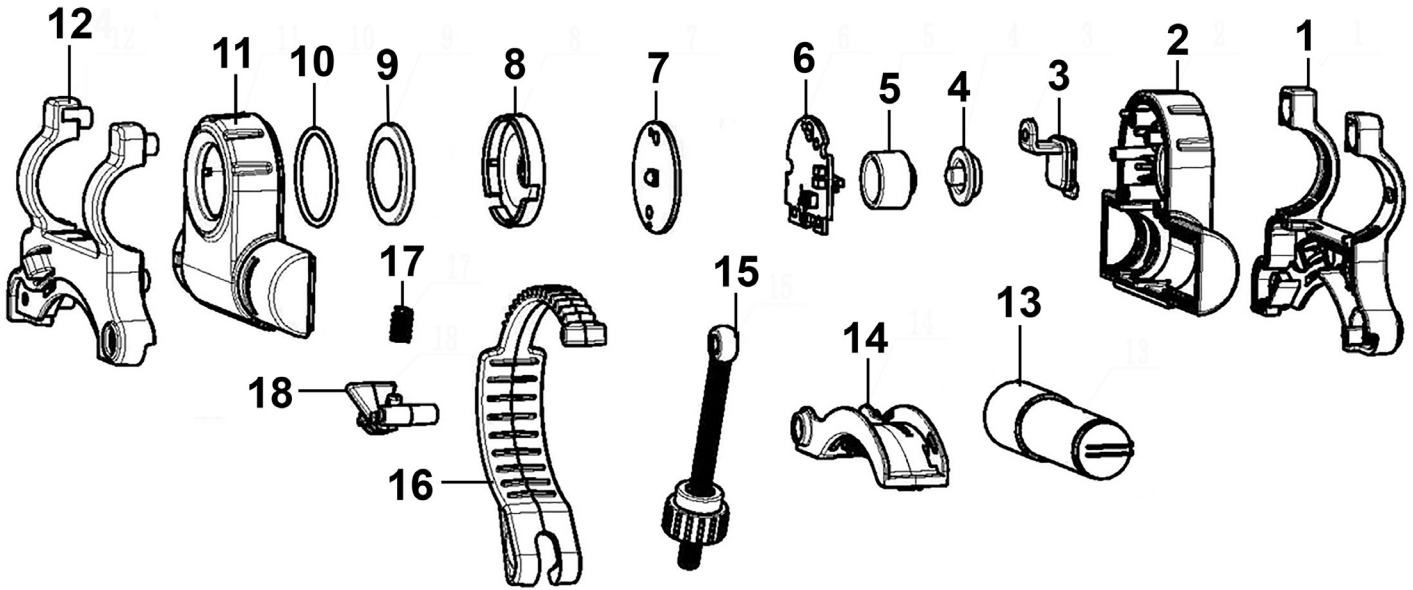

Parts Information:
**Rechargeable Spray Gun Light 5W CREE
 XP-G3 LED
 Model No: SGL01**

Item	Part No.	Description
1	SGL01-01	Support Base - Back
2	SGL01-02	Back Housing
3	SGL01-03	Charging Socket Cover
4	SGL01-04	Switch Cap
5	SGL01-05	Switch Support
6	SGL01-06	PCB
7	SGL01-07	Cree LED
8	SGL01-08	Plastic Reflector
9	SGL01-09	LED Lens

Item	Part No.	Description
10	SGL01-10	O-Ring
11	SGL01-11	Front Housing
12	SGL01-12	Support Base - Front
13	SGL01-13	Battery Li-ion 3.7V 750mAh
14	SGL01-14	Clip Base
15	SGL01-15	Adjustment Screw
16	SGL01-16	Locking Gear Ring
17	SGL01-17	Spring
18	SGL01-18	Locking Knob