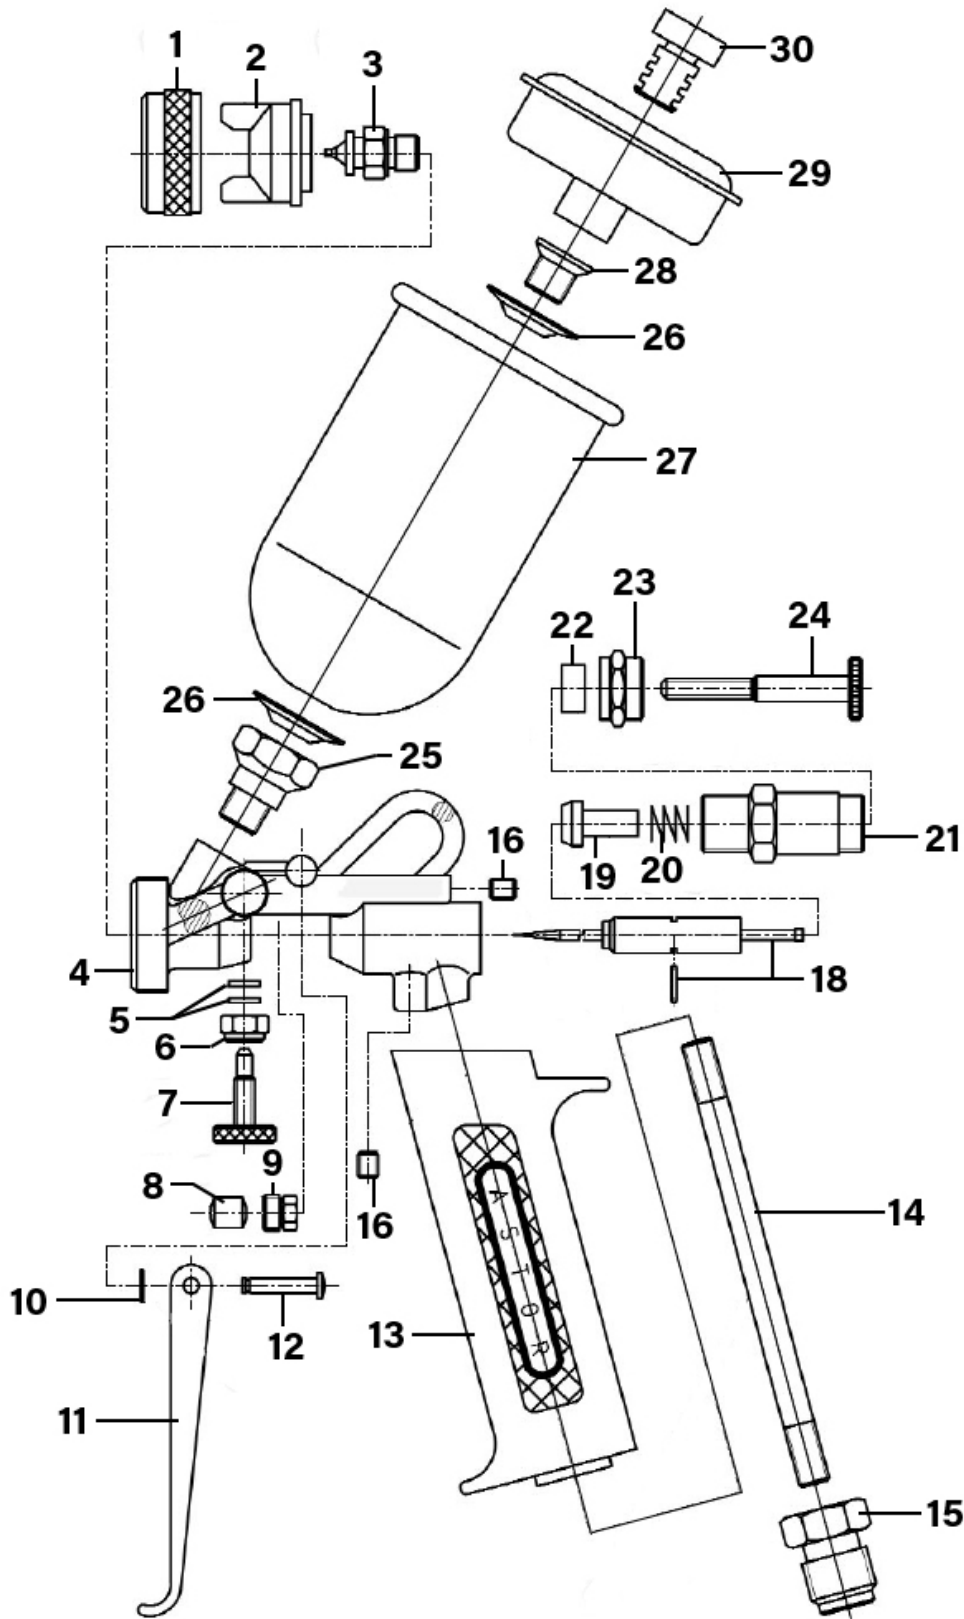

Parts Information:
Spray Gun Touch-Up Gravity Feed 0.8mm
Set-Up
Model No: SG6VC.V3

NOTE: It is our policy to continually improve products and as such we reserve the right to alter data, specifications and component parts without prior notice. There may be alternative versions of this product, please contact us should you require this information.

Parts Information:
**Spray Gun Touch-Up Gravity Feed 0.8mm
Set-Up
Model No: SG6VC.V3**

Item	Part No.	Description
1	SG6VC.V3-01	Air Cap Retaining Ring
2	SG6VC.V3-02	Air Cap (0.8mm)
3	SG6VC.V3-03	Fluid Nozzle (0.8mm)
4	SG6VC.V3-04	Body
5	SG6VC.V3-05	Needle Packing
6	SG6VC.V3-06	Fan Adjustment Seat
7	SG6VC.V3-07	Adjustment Screw
8	SG6VC.V3-08	Needle Packing Set
9	SG6VC.V3-09	Needle Packing Nut
10	SG6VC.V3-10	E-Clip 2.4mm ID
11	SG6VC.V3-11	Trigger
12	SG6VC.V3-12	Trigger Pin
13	SG6VC.V3-13	Body Handle
14	SG6VC.V3-14	Dip Tube
15	SG6VC.V3-15	Air Inlet
16	GSM44.S	Grub Screw M4x4 (Single)
18	SG6VC.V3-18	Fluid Needle (C/w O-Ring) (0.8mm)

Item	Part No.	Description
19	SG6VC.V3-19	Air Valve
20	SG6VC.V3-20	Needle Spring Dia 3.1mm
21	SG6VC.V3-21	Needle Spring Guide
22	SG6VC.V3-22	Needle Adjustment Screw Guide
23	SG6VC.V3-23	Needle Adjustment Screw Seat
24	SG6VC.V3-24	Needle Adjustment Screw
25	SG6VC.V3-25	Fluid Joint
26	SG6VC.V3-26	Pot Gasket
27	SG6VC.V3-27	Gravity Feed Pot
28	SG6VC.V3-28	Clamping Screw
29	SG6VC.V3-29	Pot Lid
30	SG6VC.V3-30	Cover Screw
--	SG6VC.V3-S0.5	SG6VC Set-Up 0.5mm (Not Shown)
--	SG6VC.V3-S0.8	SG6VC Set-Up 0.8mm (Not Shown)
--	SG6VC.V3-02A	Air Cap (0.5mm) (Not Shown)
--	SG6VC.V3-03A	Fluid Nozzle (0.5mm) (Not Shown)
--	SG6VC.V3-18A	Fluid Needle (C/w O-Ring) (0.5mm) (Not Shown)