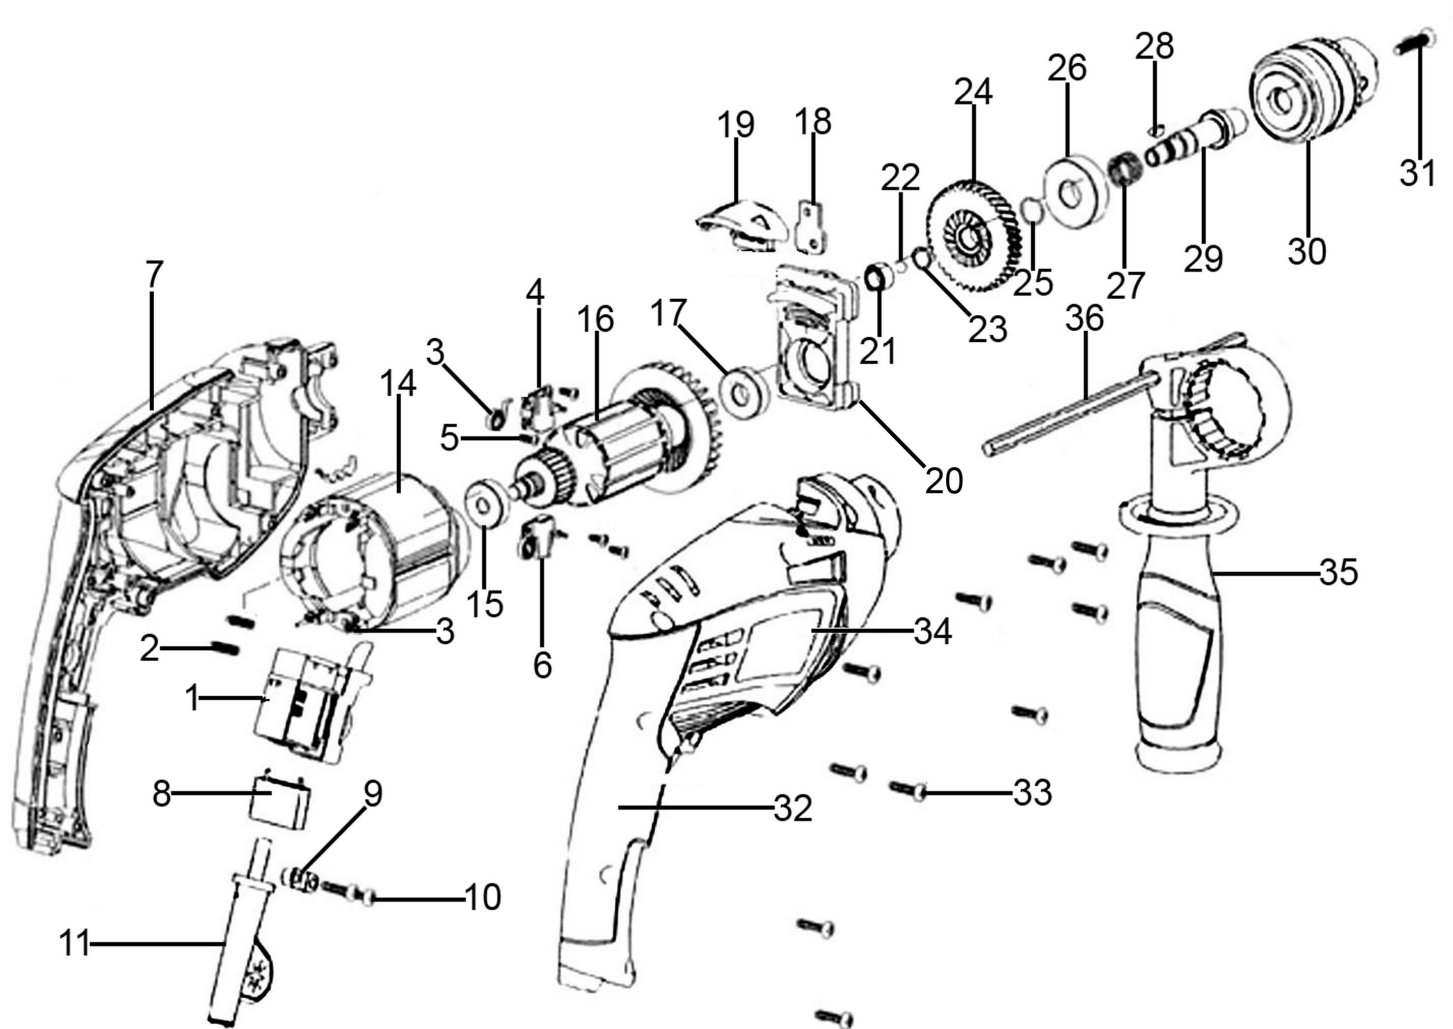

Parts Information:  
**Hammer Drill 13mm Variable Speed with Reverse 810W/230V**  
**Model No: SD800.V2**

**NOTE:** It is our policy to continually improve products and as such we reserve the right to alter data, specifications and component parts without prior notice.

sales@sealey.co.uk

www.sealey.co.uk

Parts Information:  
**Hammer Drill 13mm Variable Speed with  
Reverse 810W/230V  
Model No: SD800.V2**

Item	Part No.	Description
1	SD800.V2-01	Switch, Push Button (c/w Speed Control & Reverse)
2	SD800.V2-02	Inductor
3	SD800.V2-03	Cap, Brush Holder (Pair)
4	SD800.V2-04	Carbon Brush
5	SD800.V2-05	Tapping Screw ST2.9 x 12mm
6	SD800.V2-06	Brush Holder
7	SD800.V2-07	Housing, Left
8	SD800.V2-08	Capacitor
9	SD800.V2-09	Cable Clip
10	SD800.V2-10	Tapping Screw
11	SD800.V2-11	Cable Grip
14	SD800.V2-14	Stator
15	B/609-2RS	Bearing
16	SD800.V2-16	Rotor
17	B/627ZZ	Bearing
18	SD800.V2-18	Slide
19	SD800.V2-19	Push Button

Item	Part No.	Description
20	SD800.V2-20	Support
21	SD800.V2-21	Brass Bush
22	SB-5.0	Steel Ball
23	SD800.V2-23	Retaining Ring
24	SD800.V2-24	Gear
25	SD800.V2-25	Retaining Ring
26	B/6201Z	Bearing
27	SD800.V2-27	Spring
28	SD800.V2-28	Key, Shaft
29	SD800.V2-29	Shaft
30	SD1000.V3-58	Chuck
31	SD800.V2-31	Screw M5 x 25mm
32	SD800.V2-32	Housing, Right
33	SD800.V2-33	Tapping Screw
34	SD800.V2-34	Label
35	SD800.V2-35	Side Handle
36	SD800.V2-36	Scale