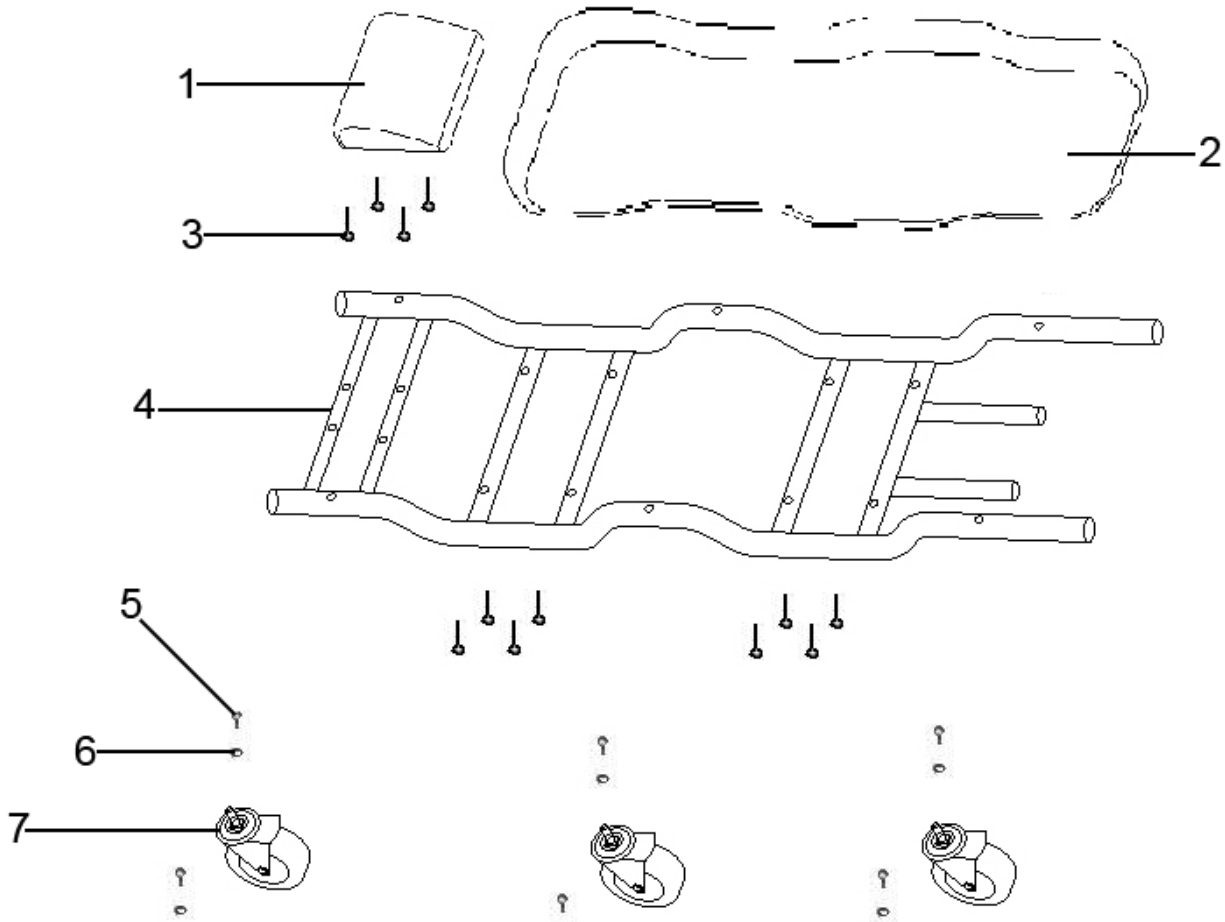

Parts Information:
**Steel Creeper with 6 Wheels & Headrest
Deluxe**
Model No: SCR84

Item	Part No.	Description
1	SCR84.01	Headrest
2	SCR84.02	Body
3	MSP630.S	Machine Screw Pan Head Phillips M6 x 30mm
4	SCR84.04	Frame

Item	Part No.	Description
5	SCR84.05	Castor Nut
6	SWM10.S	Spring Washer M10
7	SCR84.V2-07	Wheel, Swivel Castor

NOTE: It is our policy to continually improve products and as such we reserve the right to alter data, specifications and component parts without prior notice. There may be alternative versions of this product, please contact us should you require this information.