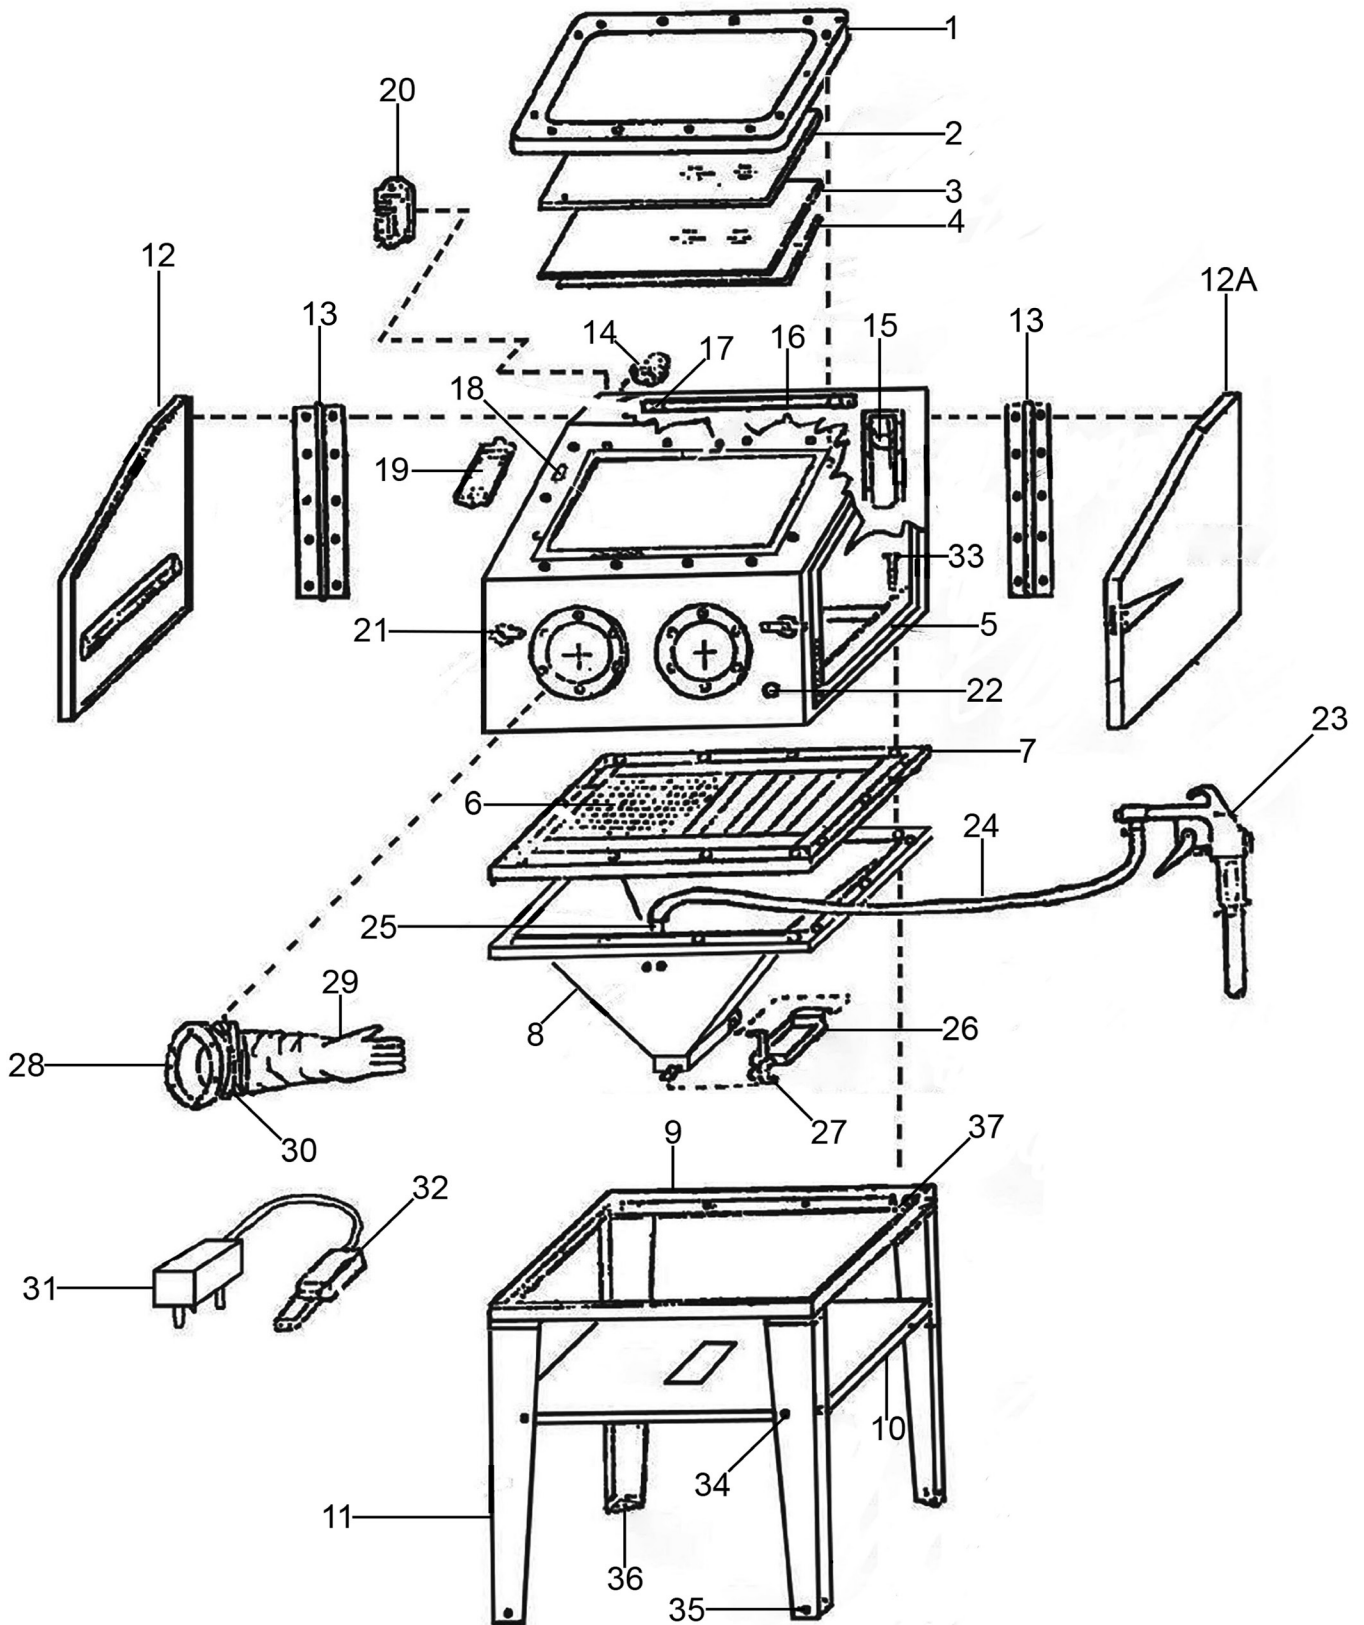

Parts Information:
**Shot Blasting Cabinet Double Access 960
 x 720 x 1500mm**
Model No: SB974

NOTE: It is our policy to continually improve products and as such we reserve the right to alter data, specifications and component parts without prior notice. There may be alternative versions of this product, please contact us should you require this information.

Parts Information:
**Shot Blasting Cabinet Double Access 960
x 720 x 1500mm**
Model No: SB974

Item	Part No.	Description
1	SB974.V3-01	Plastic Frame
2	SB974.V3-02	Organic Glass
3	SB974.V3-03	Glass
4	SB973.V3-04	Protection Film
5	SB974/05	Cabinet
6	SB974/06	Net
7	SB974/07	Net Shelf
8	SB974.V3-08	Funnel
9	SB974.V3-09	Frame
10	SB974.V3-10	Shelf
11	SB974.V3-11	Leg
12	SB974.V3-12	Door, Left
12A	SB974.V3-12A	Door, Right
13	SB974/13A	Hinge
14	SB974.V3-14	Flange
15	SB974/15	Air Input Cover
16	SB974/16	Lamp
17	SB974/17	Clamp
18	M/MIG250.12	Switch, Power Rocker
19	SB974.V3-19	Housing, Switch

Item	Part No.	Description
20	SB974.V3-20	Socket
21	SB974.V3-21	Lock
22	SB974.V3-22	Air Input (c/w Protecting Ring)
23	SB974.V3-23	Sanding Gun
24	SB974.V3-24	Sanding Input Hose
25	SB974.V3-25	Sand Input Pipe
26	SB974/26	Funnel Cover
27	SB974.V3-27	Hook
28	SB974.V3-28	Flange, Glove Mounting
29	SSP41	Gloves (Pair)
30	SB974.V3-30	Clamp
31	SB951/C/27-1	Transformer
32	SB974.V3-32	Plug
33	MSP630.S	Machine Screw Pan Head Phillips M6 x 30mm
34	SB974/34	Screw
35	SB974/35	Screw
36	SB974/36	Moulding
37	SB974/37	Screw
--	TP200.19	Hose (Not Shown)
--	SB974N4	Ceramic Nozzles (Not Shown)