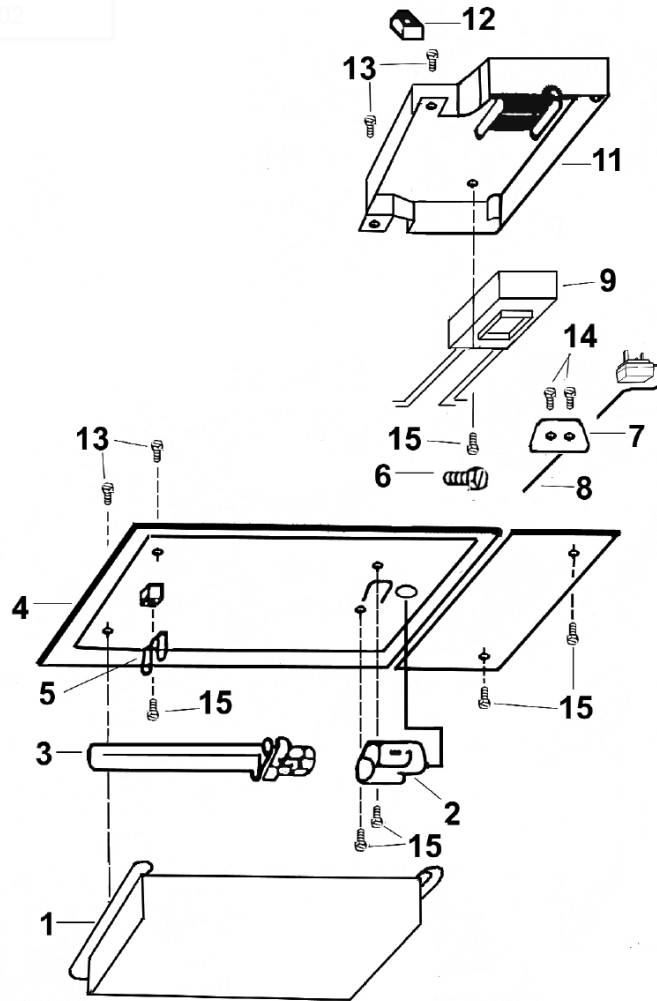

Sealey Group, Kempson Way, Suffolk Business Park, Bury St Edmunds, Suffolk. IP32 7AR

01284 757500

01284 703534

sales@sealey.co.uk

www.sealey.co.uk

230102

Item	Part No.	Description
1	SB972/WL-01	Lamp Shade For Work Light
2	SB972/WL-02	Lamp Stand For Work Light
3	SB972/WL-03	Lamp For Worklight
4	SB972/WL-04	Body Board For Worklight
5	SB972/WL-05	Lamp Clamp For Worklight
6	SB972/WL-06	Connecting Bolt For Worklight
7	SB972/WL-07	Fixed Plate For Worklight
8	SB972/WL-08	Power Cord

Item	Part No.	Description
9	SB972/WL-09	Ballast For Worklight
11	SB972/WL-11	Ballast/Switch Box For Worklight
12	SB972/WL-12	Switch For Worklight
13	SB972/WL-13	3x12 Screw For Worklight
14	SB972/WL-14	3x10mm Screw For Worklight
15	SB972/WL-15	3x8mm Screw For Worklight
--	SB972/WL-10	Connecting Wire For Worklight (Not Shown)