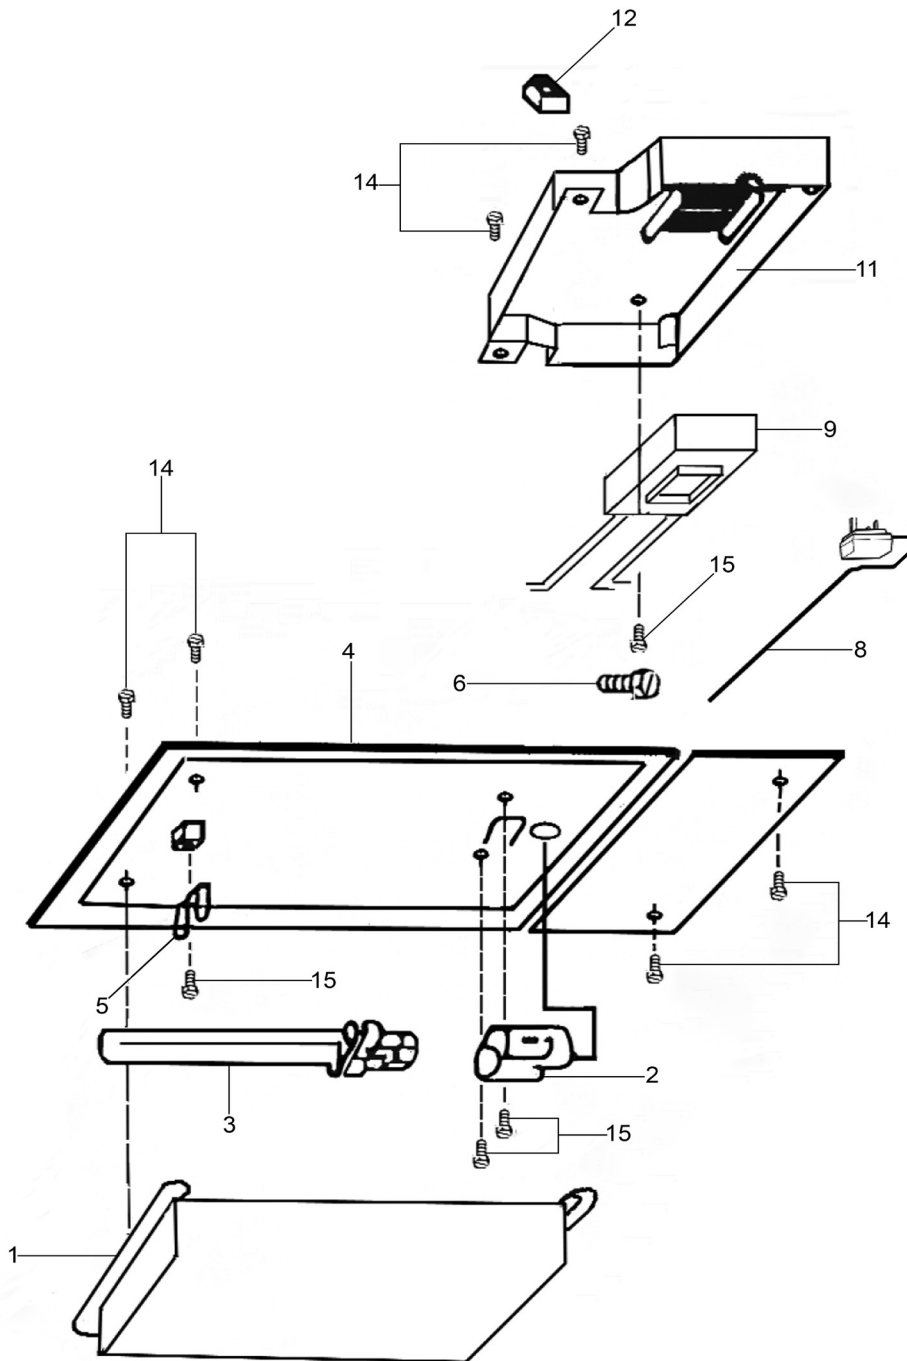

Sealey Group, Kempson Way, Suffolk Business Park, Bury St Edmunds, Suffolk. IP32 7AR

01284 757500

01284 703534

sales@sealey.co.uk

www.sealey.co.uk

Item	Part No.	Description
1	SB972/WL-01	Lamp Shade
2	SB972/WL-02	Lamp Stand
3	SB972/WL-03	Lamp, Halogen
4	SB972/WL-04	Body Board
5	SB972/WL-05	Clamp, Worklight(so)(
6	SB972/WL-06	Connecting Bolt
8	SB972/WL-08	Power Cord

Item	Part No.	Description
9	SB972/WL-09	Ballast
11	SB972/WL-11	Switch Box
12	SB972/WL-12	Power Switch
14	SB972/WL-14	Screw M3 x 10mm
15	SB972/WL-15	Screw M3 x 8 mm
--	SB972/WL-10	Connecting Wire (Not Shown)