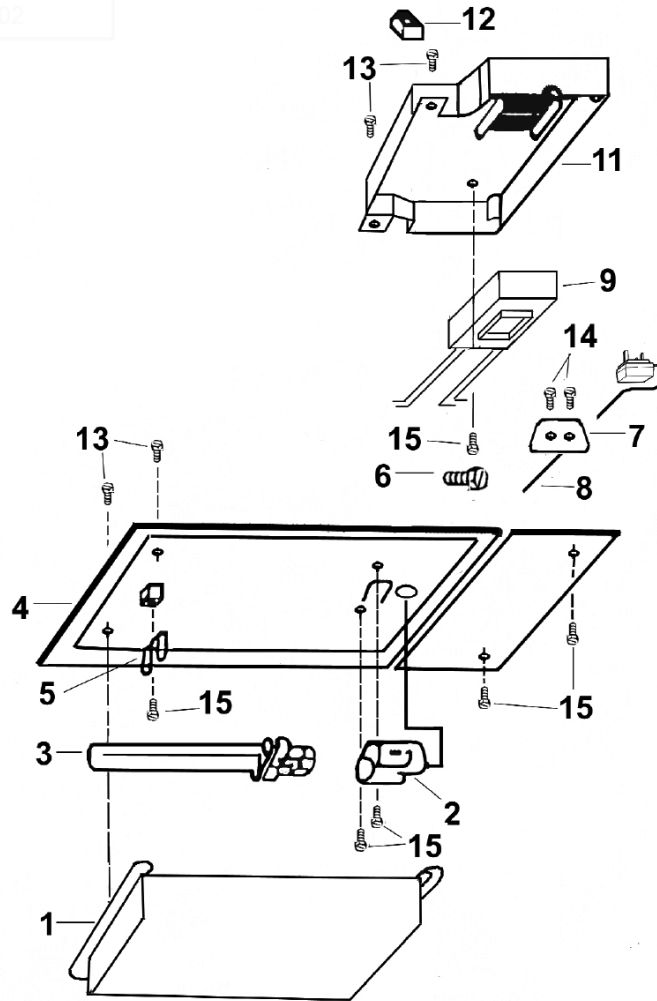

**Sealey Group**, Kempson Way, Suffolk Business Park, Bury St Edmunds, Suffolk. IP32 7AR

01284 757500

01284 703534

sales@sealey.co.uk

www.sealey.co.uk

230102

Item	Part No.	Description
1	SB972/WL-01	Lamp Shade For Work Light
2	SB972/WL-02	Lamp Stand For Work Light
3	SB972/WL-03	Lamp For Worklight
4	SB972/WL-04	Body Board For Worklight
5	SB972/WL-05	Lamp Clamp For Worklight
6	SB972/WL-06	Connecting Bolt For Worklight
7	SB972/WL-07	Fixed Plate For Worklight
8	SB972/WL-08	Power Cord

Item	Part No.	Description
9	SB972/WL-09	Ballast For Worklight
11	SB972/WL-11	Ballast/Switch Box For Worklight
12	SB972/WL-12	Switch For Worklight
13	SB972/WL-13	3x12 Screw For Worklight
14	SB972/WL-14	3x10mm Screw For Worklight
15	SB972/WL-15	3x8mm Screw For Worklight
--	SB972/WL-10	Connecting Wire For Worklight (Not Shown)