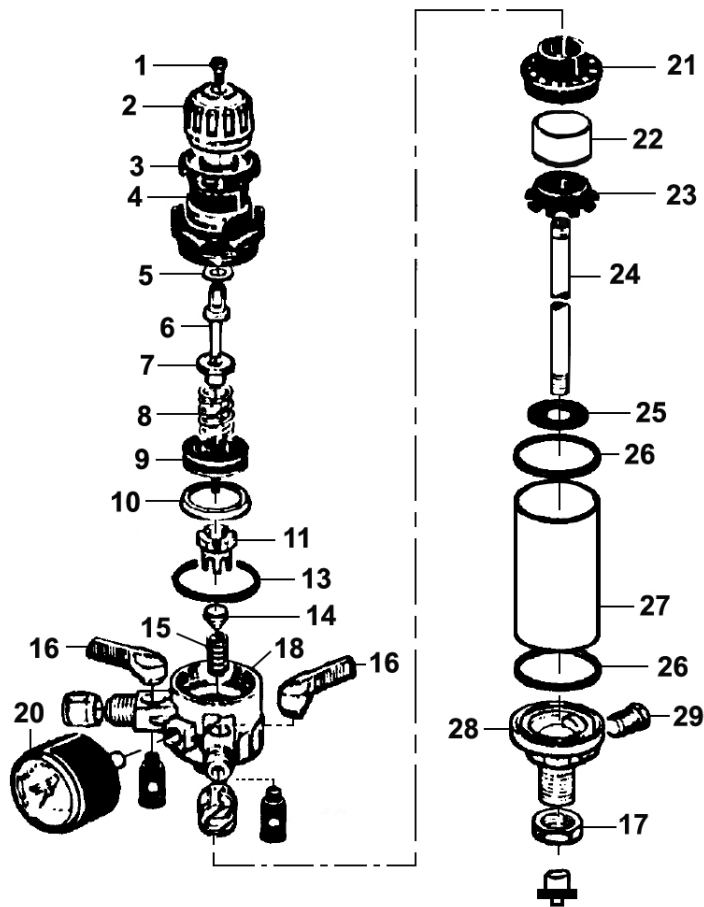

Parts Information:
Air Regulator Heavy-Duty
Model No: SA2FR.V2

Item	Part No.	Description
1	142/BS118217	Screw
2	142/BE118237	Knob
3	142/BE118236	Plastic Nut
4	142/BE118222	Body, Upper
5	142/BB118219	Washer
6	142/BS118218	Regulation Screw
7	142/BS118220	Spring Cap
8	142/BA118221	Spring
9	142/BE108134	Piston
10	SA2FR/08	Gasket
11	142/BE108066	Plug
13	142/BD118194	O-Ring
14	142/BH108067	Valve
15	142/BA118273	Spring
16	142/AH042902	Tap Assembly
17	142/BT108068	Nut
18	142/BU108058	Regulator Body
20	142/BM108152	Manometer 0-12(53-p1/8)n
21	142/BE108059	Deflector

Item	Part No.	Description
22	142/BG108050	Filter
23	142/BE108061	Support
24	142/BT108060	Tube,Internal
25	142/BF108018	Clip
26	142/BD108135	Gasket
27	142/BT108072	Cylinder
28	142/BI108073	Body,Lower
29	142/BS108004	Drain Plug
--	142/AS031208	Reducer 1/2"f-1/4"m (use sa1/1412f) (Not Shown)
--	SA1/1412F	Adaptor 1/4"BSPT Male to 1/2"BSP Female (Not Shown)
--	142/AS031210	Coupling, 3/8"m-1/4"f (use sa1/3814f) (Not Shown)
--	SA1/3814F	Adaptor 3/8"BSPT Male to 1/4"BSP Female (Not Shown)
--	142/AS031207	Adaptor 3/8"f x 1/4"m (use sa1/1438f) (Not Shown)
--	SA1/1438F	Adaptor 1/4"BSP Male to 3/8"BSP Female (Not Shown)