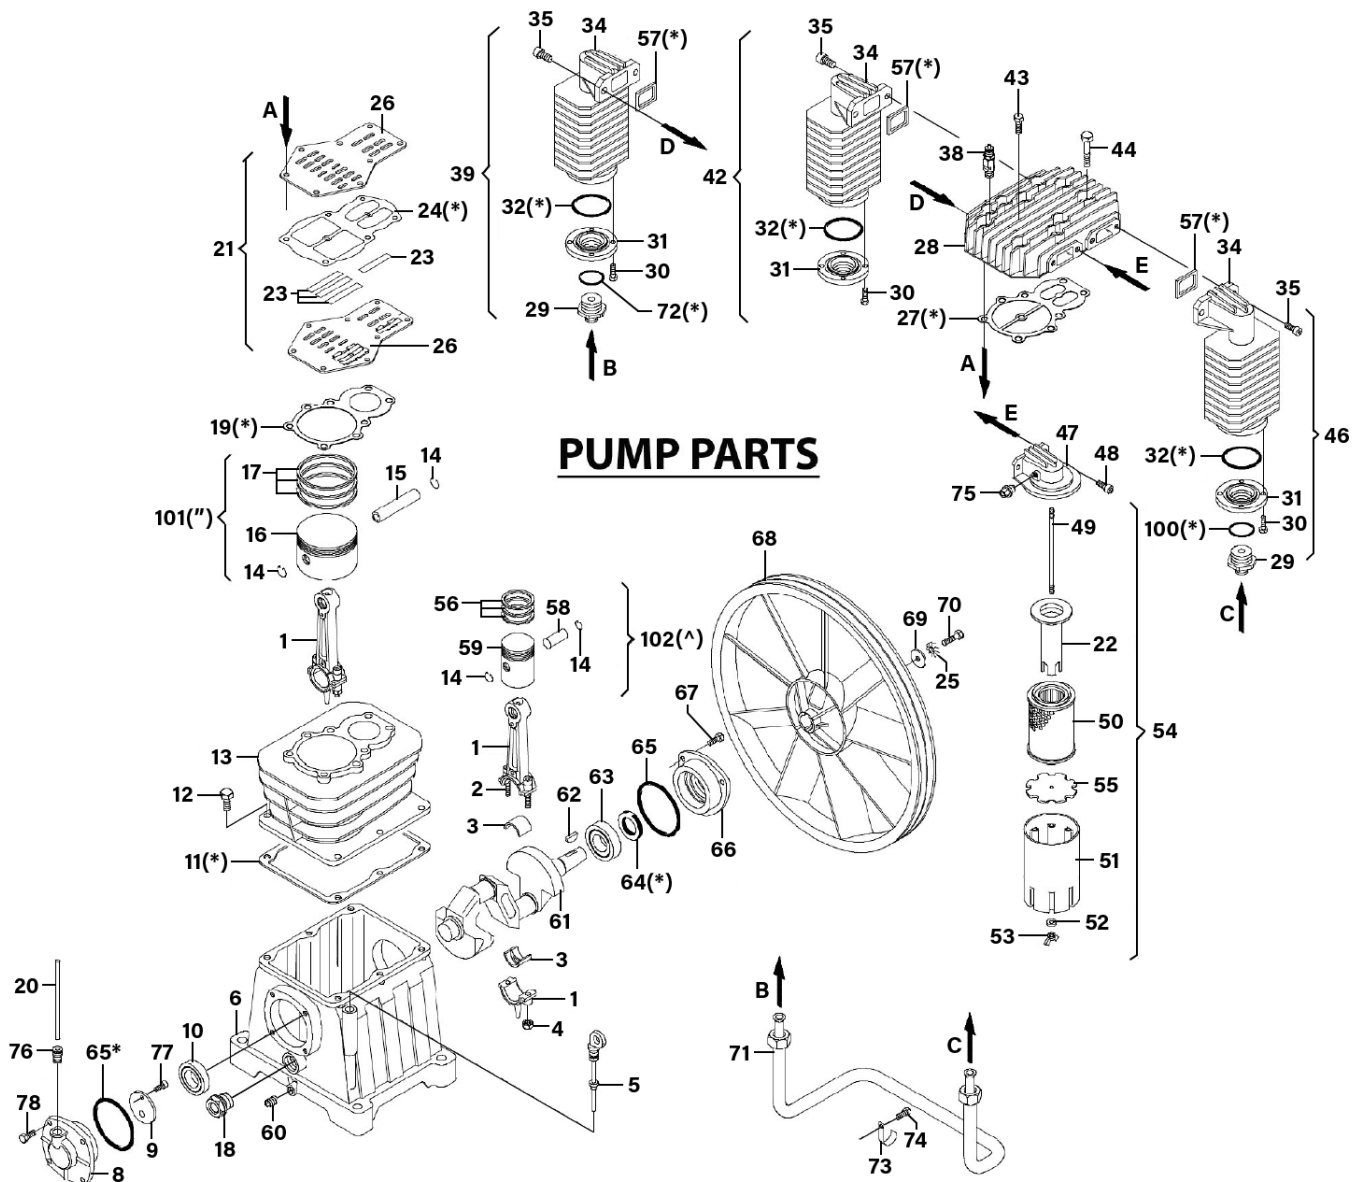

Parts Information:  
**Air Compressor 270L Belt Drive 10hp 3ph**  
**2-Stage with Cast Cylinders**  
**Model No: SAC62710B**

Item	Part No.	Description
1	SAC3020600000	Pump Unit
2	SAC5010970008	Base Plate
3	SAC5153030008	Tank 270ltr
4	SAC7010010000	Bolt (M6x16)
5	SAC7011160000	Bolt M10x30
6	SS1035.S	Hex Head Set Screw M10 X 35 Zinc
7	HHB1280.S	Hex Head Bolt M12 x 80mm
8	MSP512.S	Machine Screw Pan Head Phillips M5 X 12mm
9	SN6.S	Steel Nut M6 Zinc
10	SN10.S	Steel Nut M10 Zinc
11	SN12.S	Steel Nut M12 Zinc

Parts Information:  
**Air Compressor 270L Belt Drive 10hp 3ph**  
**2-Stage with Cast Cylinders**  
**Model No: SAC62710B**

Item	Part No.	Description
23	SAC7130150000	Ball Valve 1/2"bsp Female-1/2"bsp Male
24	SAC7130160000	Drain Valve 3/8"bsp Male
25	SAC7190110000	Non Return Valve
26	SAC7192090000	Safety Valve 10bar 3/8"bsp Male
27	SAC7194450000	Solenoid Valve
28	SAC7230010000	Rislan Hose (Sold Per 1 Metre)
29	SAC7230080000	Hose
30	SAC7232060000	Union 3/4"Male x2 l;150mm
31	SAC7237590000	Infeed Hose
32	SAC4170140000	Belt Guard Kit
33	SAC7250360000	Pressure Switch 20 Amp IP44/41

Item	Part No.	Description
34	SAC7327970000	Power Cable (Motor)
35	MC2CX1.0	Mains cable blk, 2 core, 1.0mm2
36	MC3CX1.0R	Mains cable blk, 3 core, (rubber) 1.0mm2
37	V/A79	V-Belt (Id-2000) A79
38	SAC7386210000	Motor (External 10hp 400/690v 50hz)
39	SAC7407950000	Motor Pulley - 200mm Twin Belt (Std)
40	SAC7430700000	Control Box
41	SAC7458490000	Solenoid Valve Support
42	SAC7458500000	Belt Guard Support
43	SAC7458700000	Belt Guard Support