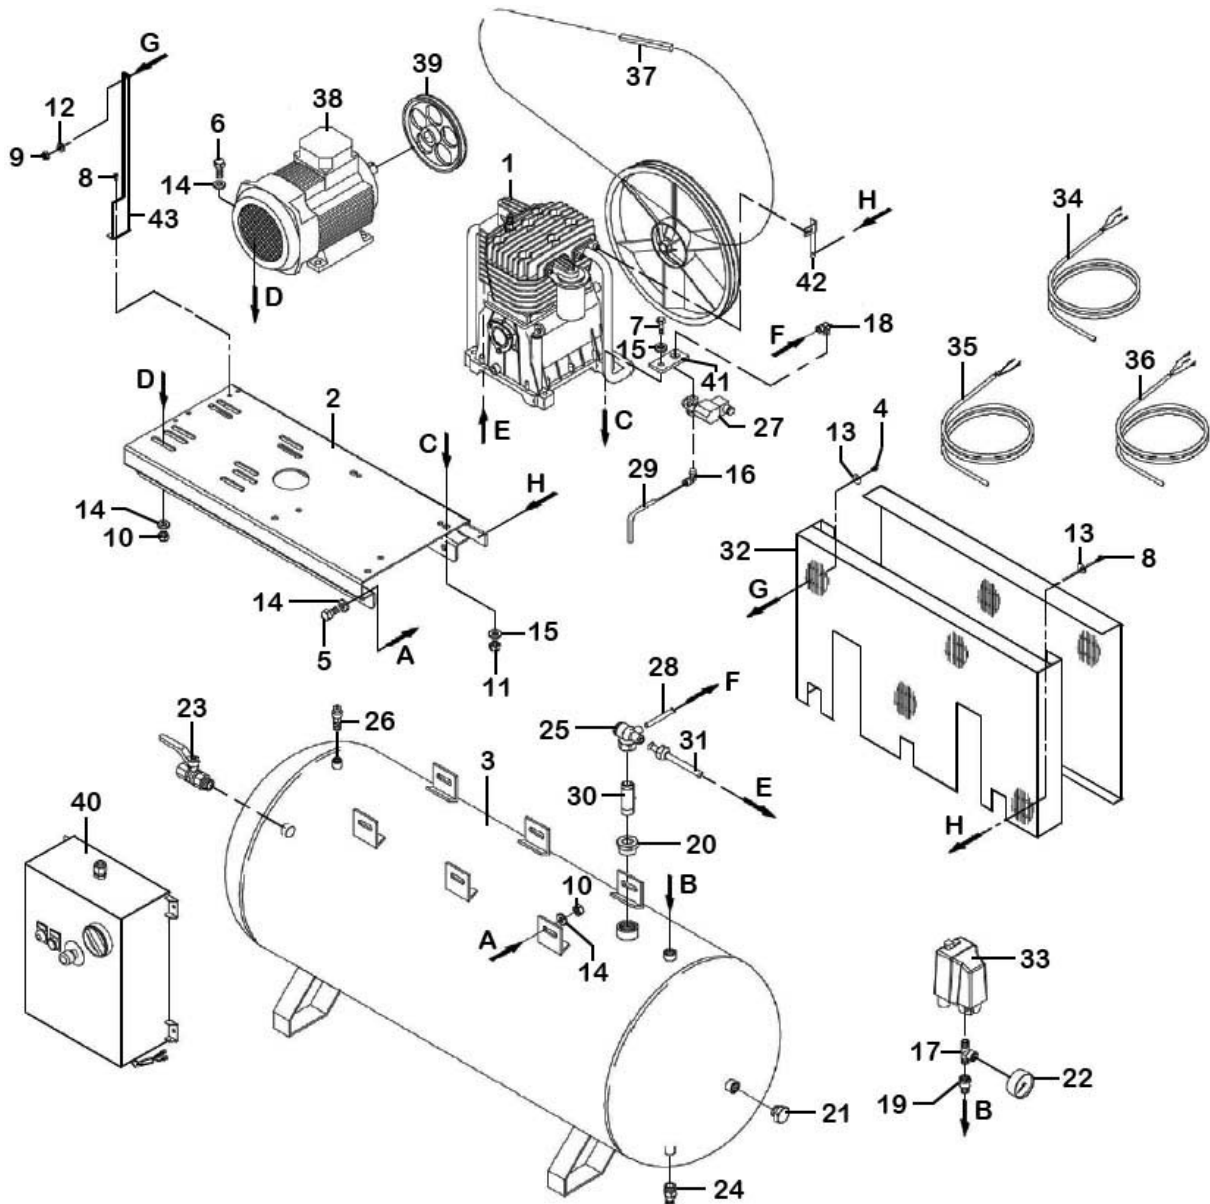

Parts Information:  
**Air Compressor 270L Belt Drive 10hp 3ph**  
**2-Stage with Cast Cylinders**  
**Model No: SAC62710B**

Item	Part No.	Description
1	SAC3020600000	Pump Unit
2	SAC5010970008	Base Plate
3	SAC5153030008	Tank 270ltr
4	SAC7010010000	Bolt (M6x16)
5	SAC7011160000	Bolt M10x30
6	SS1035.S	Hex Head Set Screw M10 X 35 Zinc
7	HHB1280.S	Hex Head Bolt M12 x 80mm
8	MSP512.S	Machine Screw Pan Head Phillips M5 X 12mm
9	SN6.S	Steel Nut M6 Zinc
10	SN10.S	Steel Nut M10 Zinc
11	SN12.S	Steel Nut M12 Zinc

Item	Part No.	Description
12	FWM6.S	Flat Washer M6 Zinc
13	RW625.S	Repair Washer 6 X 25 Zinc
14	RW1030.S	Repair Washer M10 X 30 Zinc
15	RW1235.S	Repair Washer M12 X 35 Zinc
16	SAC7080970000	Elbow 1/4"bsp Male-8mm Pipe
17	SAC7082530000	T-Joint 1/4"bsp Male x2-1/4"bsp Female
18	SAC7084240000	Elbow 1/4"bsp Male-6mm Pipe
19	SAC7085080000	Adaptor 3/4"bsp Male-1/4"bsp Female
20	SAC7085440000	Fitting 1"-3/4" M/F
21	SAC7090030000	Plug 1/2
22	SAC7110060000	Gauge 230psi, 60mm od, Rear Fitting

Parts Information:  
**Air Compressor 270L Belt Drive 10hp 3ph**  
**2-Stage with Cast Cylinders**  
**Model No: SAC62710B**

Item	Part No.	Description
23	SAC7130150000	Ball Valve 1/2"bsp Female-1/2"bsp Male
24	SAC7130160000	Drain Valve 3/8"bsp Male
25	SAC7190110000	Non Return Valve
26	SAC7192090000	Safety Valve 10bar 3/8"bsp Male
27	SAC7194450000	Solenoid Valve
28	SAC7230010000	Rislan Hose (Sold Per 1 Metre)
29	SAC7230080000	Hose
30	SAC7232060000	Union 3/4"Male x2 l;150mm
31	SAC7237590000	Infeed Hose
32	SAC4170140000	Belt Guard Kit
33	SAC7250360000	Pressure Switch 20 Amp IP44/41