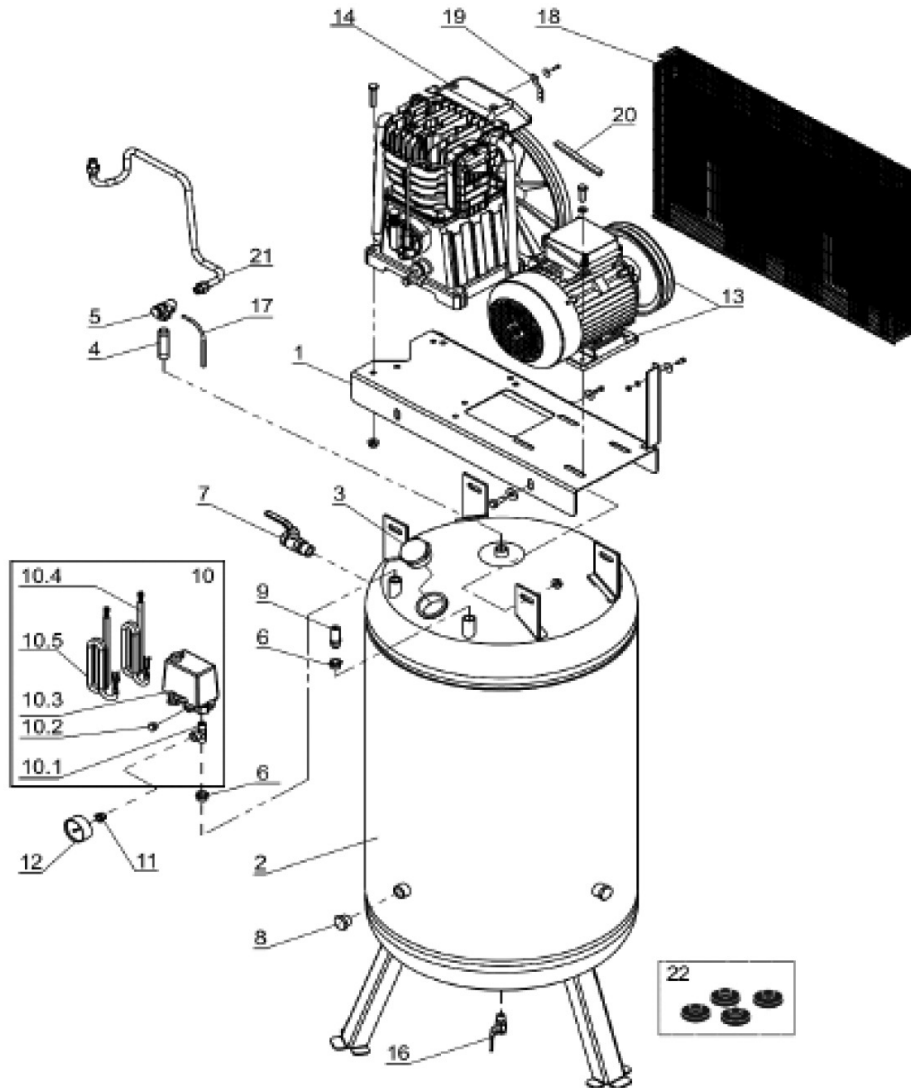

Parts Information:
Compressor 270L Vertical Belt Drive 5.5hp
3ph 2-Stage
Model No: SACV42755B

Item	Part No.	Description
1	SAC5011270008	Base Plate
2	SAC5151210008	Tank 270ltr (Vertical)
3	SAC7090050000	Tank Plug
4	SAC7232070000	Union 1/2"bsp Male x 2 l;81mm
5	SAC7190150000	Non-Return Valve
6	SAC7085020000	Adaptor 1/2"bsp Male-3/8"bsp Female
7	SAC7130460000	Ball Valve 3/4"bsp Male-3/4"bsp Female
8	SAC7090020000	Plug, Tank
9	SAC7192090000	Safety Valve 10bar 3/8"bsp Male
10	SAC7250500000	Pressure switch kit
10.1	SAC7082690000	T-Joint 3/8"bsp Male x2-3/8"bsp Female
10.2	SAC7090070000	Plug 1/4"
10.3	SAC7250500000	Pressure Switch
10.4	SAC7328690000	Power Cable

Item	Part No.	Description
10.5	SAC7328700000	Pressure Switch Cable (4x2.5mm)
11	SAC7085190000	Fitting 3/8"-1/4" M/F
12	SAC7110060000	Gauge 230psi, 60mm od, Rear Fitting
13	SAC4151350000	Motor/Pulley Kit (External 5.5hp)
14	SAC3021070000	Pump (AB598)
16	SAC7130150000	Ball Valve 1/2"bsp Female-1/2"bsp Male
17	SAC7230010000	Rislan Hose (Sold Per 1 metre)
18	SAC4170100000	Belt Guard Kit
19	SAC7456190000	Belt Guard Support
20	SAC7370230000	Belt(10mm x 1637mm)
21	SAC7230640000	Delivery Tube
22	SAC4083470000	Rubber Foot Kit
--	SAC4080520000	Screw Kit (Not Shown)

Item	Part No.	Description
1	SAC4080290000	Intake Filter Kit
1.4	SAC7210690000	Filter Cover
2	SAC4080850000	LP Con Rod/Piston Kit
2.1	SAC4080840000	LP Piston Ring Kit
2.2	SAC7220340000	Piston
2.3	SAC7050270000	Piston Pin
2.5	SAC5050580008	Con-Rod
3	SAC4080860000	Hp con Rod/Piston Kit
3.1	SAC4080080000	Piston Ring Set (High)
3.2	SAC7220120000	Piston (High)
3.3	SAC5050580008	Con-Rod
3.4	SAC7050130000	Piston Pin
4	SAC4080920000	Screw Kit
5	SAC4082280000	Gasket Kit
6	SAC4231230000	Valve Plate (Squared Ends - Copper Gasket)
7	SAC5030610008	Head
8	SAC5041490008	Crankshaft