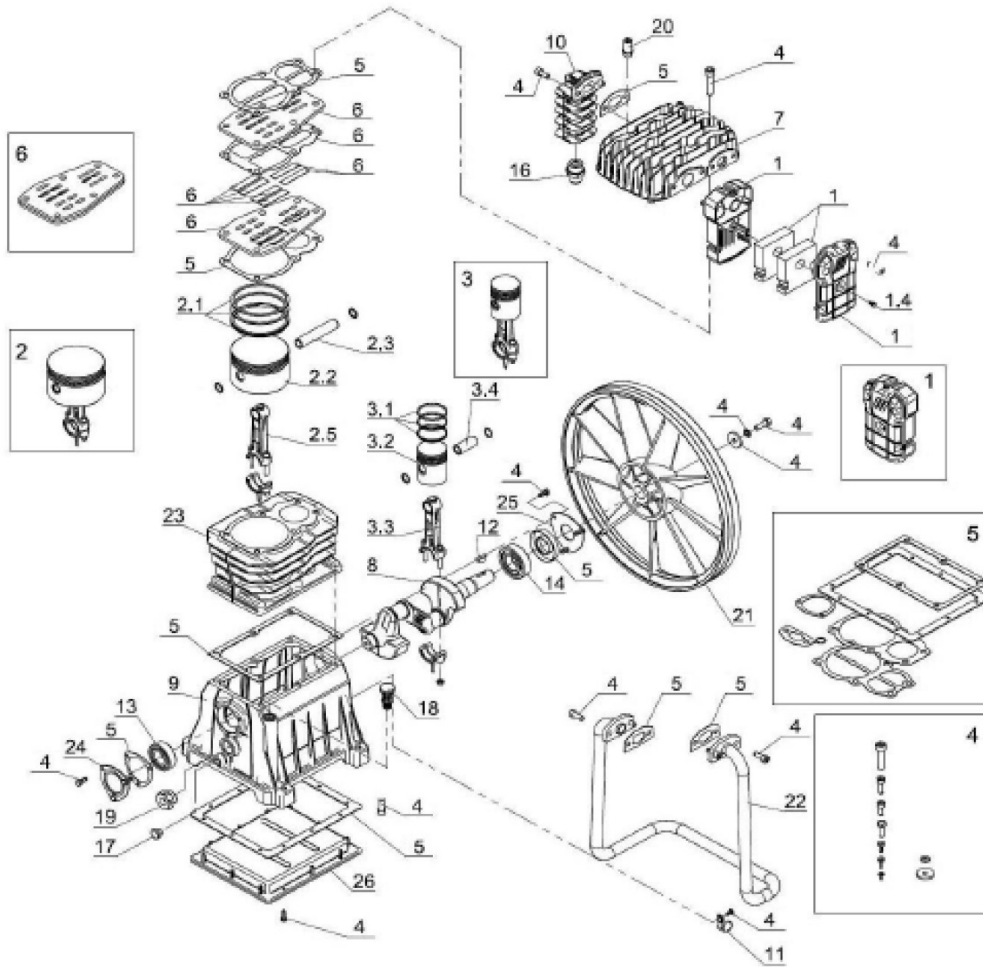

Item	Part No.	Description
10.5	SAC7328700000	Pressure Switch Cable (4x2.5mm)
11	SAC7085190000	Fitting 3/8"-1/4" M/F
12	SAC7110060000	Gauge 230psi, 60mm od, Rear Fitting
13	SAC4151350000	Motor/Pulley Kit (External 5.5hp)
14	SAC3021070000	Pump (AB598)
16	SAC7130150000	Ball Valve 1/2"bsp Female-1/2"bsp Male
17	SAC7230010000	Rislan Hose (Sold Per 1 metre)
18	SAC4170100000	Belt Guard Kit
19	SAC7456190000	Belt Guard Support
20	SAC7370230000	Belt(10mm x 1637mm)
21	SAC7230640000	Delivery Tube
22	SAC4083470000	Rubber Foot Kit
--	SAC4080520000	Screw Kit (Not Shown)

Item	Part No.	Description
1	SAC4080290000	Intake Filter Kit
1.4	SAC7210690000	Filter Cover
2	SAC4080850000	LP Con Rod/Piston Kit
2.1	SAC4080840000	LP Piston Ring Kit
2.2	SAC7220340000	Piston
2.3	SAC7050270000	Piston Pin
2.5	SAC5050580008	Con-Rod
3	SAC4080860000	Hp con Rod/Piston Kit
3.1	SAC4080080000	Piston Ring Set (High)
3.2	SAC7220120000	Piston (High)
3.3	SAC5050580008	Con-Rod
3.4	SAC7050130000	Piston Pin
4	SAC4080920000	Screw Kit
5	SAC4082280000	Gasket Kit
6	SAC4231230000	Valve Plate (Squared Ends - Copper Gasket)
7	SAC5030610008	Head
8	SAC5041490008	Crankshaft

Item	Part No.	Description
9	SAC5071020008	Crankcase
10	SAC5130110008	Aftercooler
11	SAC7043050000	Clamp
12	SAC7051520000	Key
13	B/6205	Bearing 6205
14	B/6206	Bearing 6206
16	SAC7081190000	Joint
17	SAC7090090000	Plug 1/4"
18	SAC9700001377	Vent Plug
19	SAC9700000408	Oil level Gauge
20	SAC7192350000	Safety Valve 1/4"bsp Male 6bar
21	SAC7201050000	Flywheel
22	SAC7232220000	Aftercooler
23	SAC7575460000	Cylinder
24	SAC7650070000	Front Cover
25	SAC7650080000	Rear Cover
26	SAC7650090000	Crankcase Base