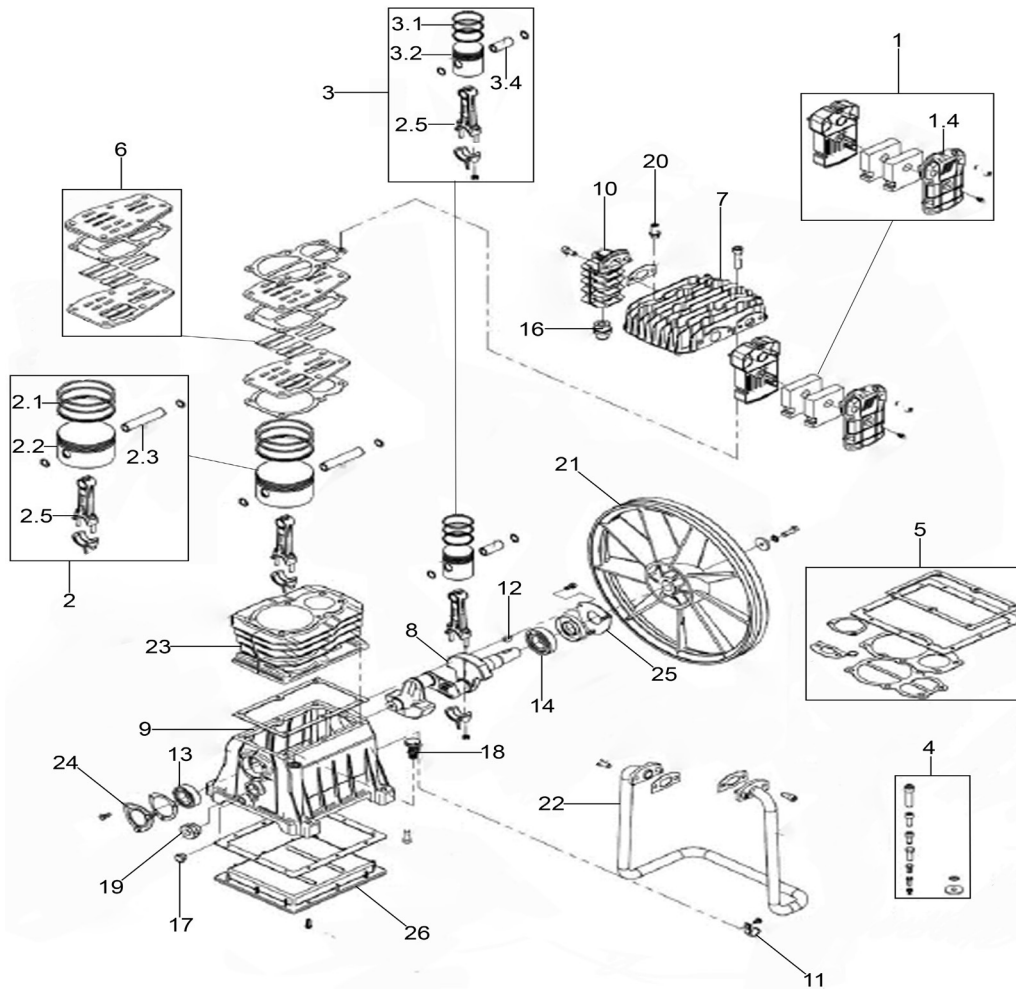

Parts Information:  
**Compressor 200ltr Belt Drive 5.5hp 3ph**  
**2-Stage with Cast Cylinders**  
**Model No: SAC42055B**

Item	Part No.	Description
1	SAC3021070000	Pump
2	SAC5010850008	Base Plate
3	SAC5150300008	Tank
4	SAC7010010000	Bolt M6 x 16mm
5	SS1045.S	Hex Head Set Screw M10 x 45mm
6	SAC7011160000	Bolt M10 x 30mm
7	SS1035.S	Hex Head Set Screw M10 x 35mm
8	MSP512.S	Machine Screw Pan Head Phillips M5 x 12mm
9	SN6.S	Steel Nut M6
10	SN10.S	Steel Nut M10
11	FWM6.S	Flat Washer M6
12	FWM10.S	Flat Washer M10
13	RW625.S	Repair Washer M6 x 25mm
14	RW1030.S	Repair Washer M10 x 30mm
15	SAC7085020000	Adaptor 1/2" M- 3/8" F
16	SAC7090030000	Plug
17	SAC7090080000	Plug

Item	Part No.	Description
18	SAC7110060000	Gauge
19	SAC7130150000	Ball Valve 1/2" F-1/2" M
20	SAC7130160000	Drain Valve
21	SAC7190090000	Non-Return Valve
22	SAC7192090000	Safety Valve
23	SAC7230010000	Rislan Hose
24	SAC7239640000	Delivery Pipe
25	SAC4170100000	Belt Guard Kit
26	V/A69	V-Belt
27	SAC7380850000	Motor
28	SAC7407300000	Motor Pulley
29	SAC7458250000	Belt Guard Support
41	SAC7082690000	T-Joint 3/8" M x 2-3/8" F
42	SAC7090070000	Plug
43	SAC7250500000	Pressure Switch
44	SAC7328690000	Power Cable
45	SAC7328700000	Cable, Pressure Switch

Parts Information:  
**Compressor 200ltr Belt Drive 5.5hp 3ph**  
**2-Stage with Cast Cylinders**  
**Model No: SAC42055B**

Item	Part No.	Description
1	SAC4080290000	Intake Filter Kit
1.4	SAC7210690000	Filter Cover
2	SAC4080850000	LP Con-Rod & Piston Kit
2.1	SAC4080840000	LP Piston Ring Kit
2.2	SAC7220340000	LP Piston
2.3	SAC7050270000	Piston Pin
2.5	SAC5050580008	Con-Rod
3	SAC4080860000	HP Con-Rod & Piston Kit
3.1	SAC4080080000	HP Piston Ring Set
3.2	SAC7220120000	HP Piston
3.4	SAC7050130000	Piston Pin
4	SAC4080920000	Fixing Kit
5	SAC4082280000	Gasket Kit
6	SAC4231230000	Valve Plate Kit
7	SAC5030610008	Head
8	SAC5041490008	Crankshaft
9	SAC5071020008	Crankcase