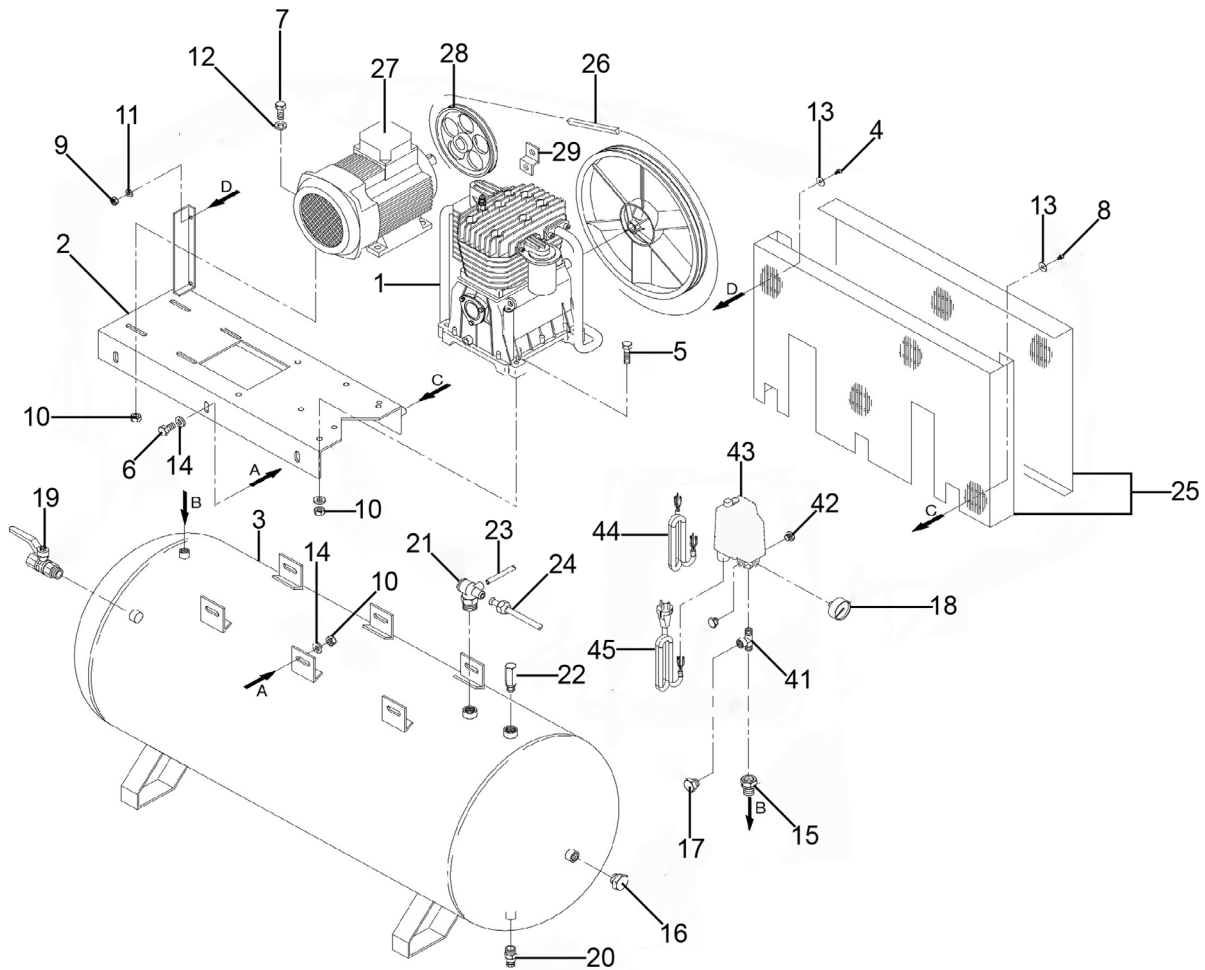

Parts Information:  
**Compressor 200ltr Belt Drive 5.5hp 3ph**  
**2-Stage with Cast Cylinders**  
**Model No: SAC42055B**

Item	Part No.	Description
1	SAC3021070000	Pump
2	SAC5010850008	Base Plate
3	SAC5150300008	Tank
4	SAC7010010000	Bolt M6 x 16mm
5	SS1045.S	Hex Head Set Screw M10 x 45mm
6	SAC7011160000	Bolt M10 x 30mm
7	SS1035.S	Hex Head Set Screw M10 x 35mm
8	MSP512.S	Machine Screw Pan Head Phillips M5 x 12mm
9	SN6.S	Steel Nut M6
10	SN10.S	Steel Nut M10
11	FWM6.S	Flat Washer M6
12	FWM10.S	Flat Washer M10
13	RW625.S	Repair Washer M6 x 25mm
14	RW1030.S	Repair Washer M10 x 30mm
15	SAC7085020000	Adaptor 1/2" M- 3/8" F
16	SAC7090030000	Plug
17	SAC7090080000	Plug

Item	Part No.	Description
18	SAC7110060000	Gauge
19	SAC7130150000	Ball Valve 1/2" F-1/2" M
20	SAC7130160000	Drain Valve
21	SAC7190090000	Non-Return Valve
22	SAC7192090000	Safety Valve
23	SAC7230010000	Rislan Hose
24	SAC7239640000	Delivery Pipe
25	SAC4170100000	Belt Guard Kit
26	V/A69	V-Belt
27	SAC7380850000	Motor
28	SAC7407300000	Motor Pulley
29	SAC7458250000	Belt Guard Support
41	SAC7082690000	T-Joint 3/8" M x 2-3/8" F
42	SAC7090070000	Plug
43	SAC7250500000	Pressure Switch
44	SAC7328690000	Power Cable
45	SAC7328700000	Cable, Pressure Switch

Parts Information:  
**Compressor 200ltr Belt Drive 5.5hp 3ph**  
**2-Stage with Cast Cylinders**  
**Model No: SAC42055B**

Item	Part No.	Description
1	SAC4080290000	Intake Filter Kit
1.4	SAC7210690000	Filter Cover
2	SAC4080850000	LP Con-Rod & Piston Kit
2.1	SAC4080840000	LP Piston Ring Kit
2.2	SAC7220340000	LP Piston
2.3	SAC7050270000	Piston Pin
2.5	SAC5050580008	Con-Rod
3	SAC4080860000	HP Con-Rod & Piston Kit
3.1	SAC4080080000	HP Piston Ring Set
3.2	SAC7220120000	HP Piston
3.4	SAC7050130000	Piston Pin
4	SAC4080920000	Fixing Kit
5	SAC4082280000	Gasket Kit
6	SAC4231230000	Valve Plate Kit
7	SAC5030610008	Head
8	SAC5041490008	Crankshaft
9	SAC5071020008	Crankcase