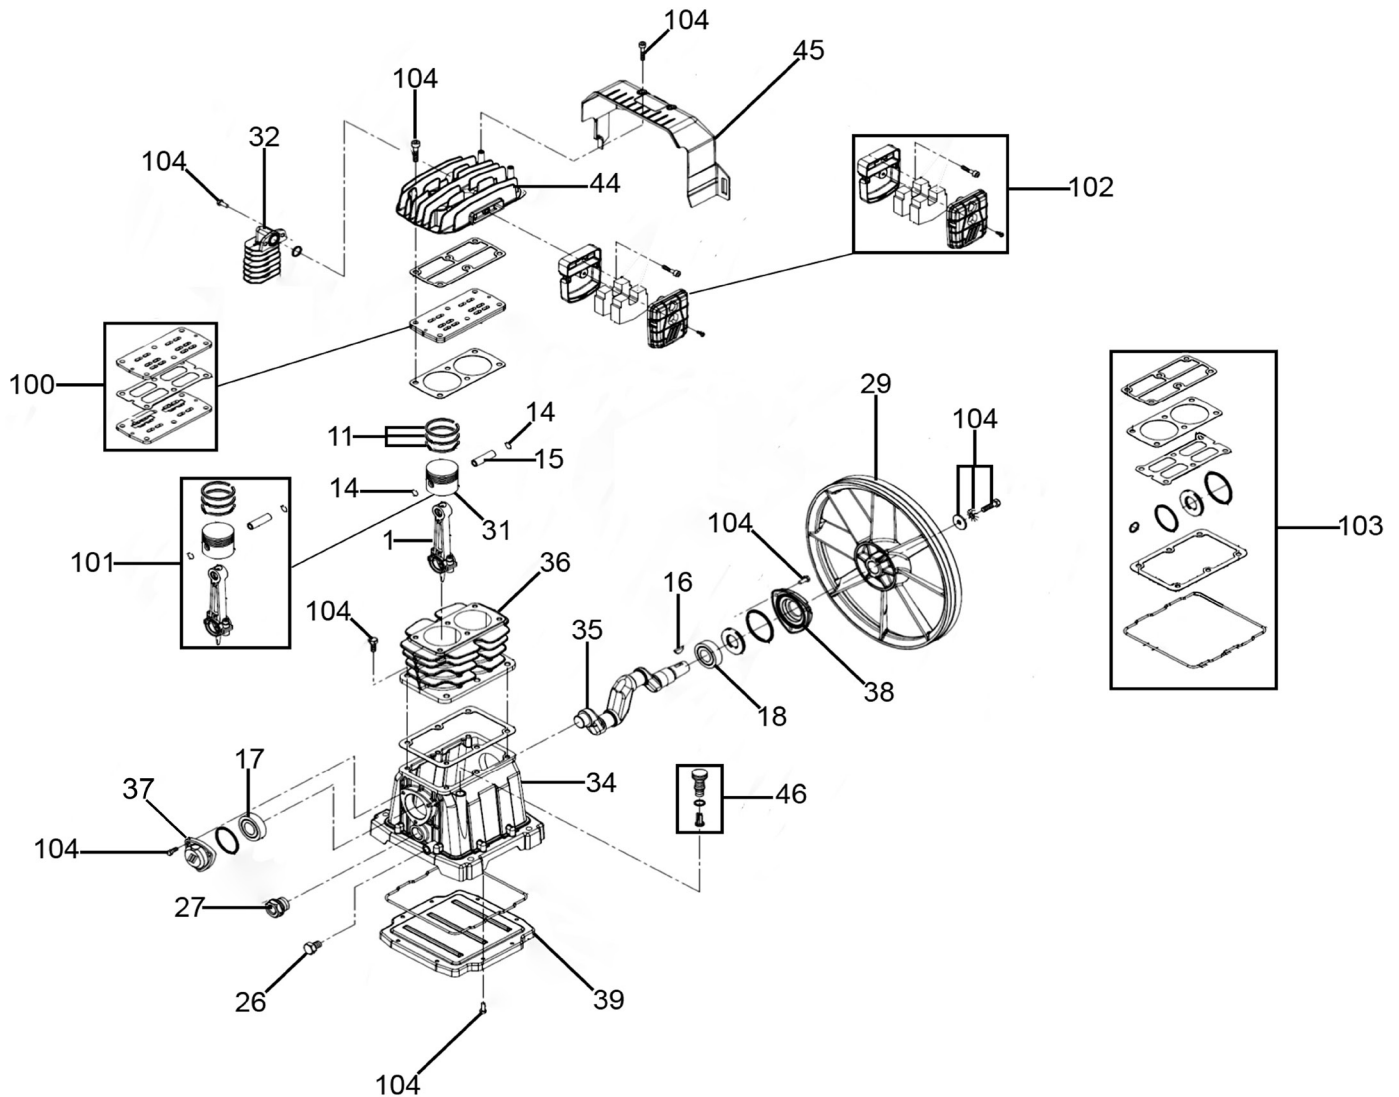

Parts Information:  
**Compressor 150ltr Belt Drive 3hp with Cast  
 Cylinders**  
**Model No: SAC2153B**

Item	Part No.	Description
1	SAC3020041000	Pump Unit
2	SAC5010940008	Base Plate
3	SAC5157260008	Tank
4	SS825.S	Hex Head Set Screw M8 x 25mm
5	SS1045.S	Hex Head Set Screw M10 x 45mm
6	SFS1020.S	Hex Head Flange Bolt M10 x 20mm
7	MSP512.S	Machine Screw Pan Head Phillips M5 x 12mm
8	SN8.S	Steel Nut M8
9	SN10.S	Steel Nut M10
10	FWM8.S	Flat Washer M8
11	FWM10.S	Flat Washer M10
12	RW625.S	Repair Washer M6 x 25mm
13	SAC7080160000	Elbow
14	SAC7459260000	Belt Guard Support
15	SAC7090030000	Plug
16	SAC7130150000	Ball Valve
17	SAC7130160000	Drain Valve
18	SAC7190190000	Non-Return Valve

Item	Part No.	Description
19	SAC7192090000	Safety Valve
20	SAC7230010000	Rislan Hose
21	SAC7235230000	Delivery Pipe
22	SAC4170130000	Belt Guard Kit
23	SAC7371260000	Belt, Ribbed
24	SAC1127380796	Motor
25	SAC7406350000	Motor Pulley
26	SAC7458860000	Belt Guard Support
27	SAC7458940000	Belt Guard Support
40	SAC4057630000	Pressure Switch Kit (c/w Cables & Gauges)
41	SAC7023050000	Lock Nut
42	SAC7088060000	Connector
43	SAC7090070000	Plug
44	SAC9700001789	Pressure Gauge
45	SAC7250360000	Pressure Switch
46	SAC7329010000	Power Cable
--	G/PLUG-240	Plug (Not Shown)

Item	Part No.	Description
1	SAC9105450240	Con-Rod
11	SAC4080070000	Piston Ring Set
14	SAC7041410000	Ring
15	SAC7050110000	Piston Pin
16	SAC7051510000	Key
17	B/6205	Bearing
18	B/6206	Bearing
26	SAC7090090000	Plug
27	SAC9700000408	Oil Level Gauge
29	SAC7201010000	Flywheel
31	SAC7220090000	Piston
32	SAC9100270270	Aftercooler
34	SAC9105450010	Crankcase

Item	Part No.	Description
35	SAC9105450250	Crankshaft
36	SAC9105450060	Cylinder
37	SAC9105450070	Front Cover
38	SAC9105450080	Rear Cover
39	SAC9105450090	Bottom Cover
44	SAC9105450180	Head
45	SAC7153140000	Cover
46	SAC9700001377	Vent Plug
100	SAC4231260000	Valve Plate Kit
101	SAC4291070000	Piston Kit
102	SAC4250130000	Intake Filter Kit
103	SAC4081990000	Accessory Kit
104	SAC4080480000	Screw Kit