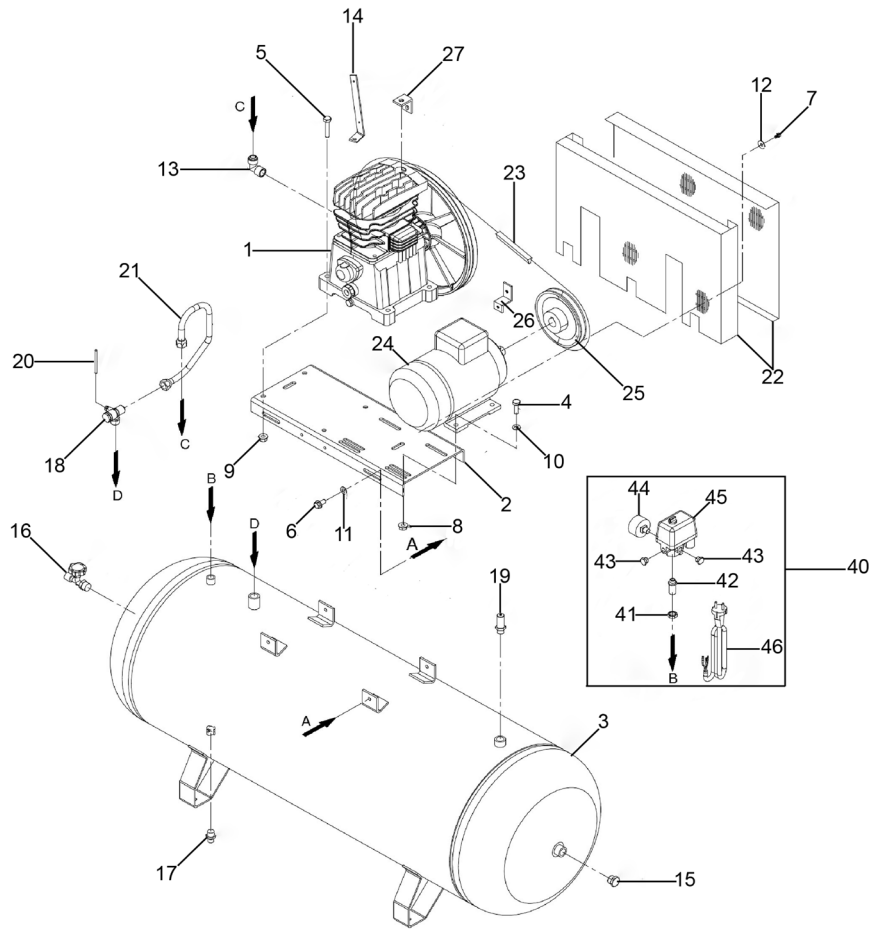

Parts Information:  
**Compressor 150ltr Belt Drive 3hp with Cast  
 Cylinders**  
**Model No: SAC2153B**

Item	Part No.	Description
1	SAC3020041000	Pump Unit
2	SAC5010940008	Base Plate
3	SAC5157260008	Tank
4	SS825.S	Hex Head Set Screw M8 x 25mm
5	SS1045.S	Hex Head Set Screw M10 x 45mm
6	SFS1020.S	Hex Head Flange Bolt M10 x 20mm
7	MSP512.S	Machine Screw Pan Head Phillips M5 x 12mm
8	SN8.S	Steel Nut M8
9	SN10.S	Steel Nut M10
10	FWM8.S	Flat Washer M8
11	FWM10.S	Flat Washer M10
12	RW625.S	Repair Washer M6 x 25mm
13	SAC7080160000	Elbow
14	SAC7459260000	Belt Guard Support
15	SAC7090030000	Plug
16	SAC7130150000	Ball Valve
17	SAC7130160000	Drain Valve
18	SAC7190190000	Non-Return Valve

Item	Part No.	Description
19	SAC7192090000	Safety Valve
20	SAC7230010000	Rislan Hose
21	SAC7235230000	Delivery Pipe
22	SAC4170130000	Belt Guard Kit
23	SAC7371260000	Belt, Ribbed
24	SAC1127380796	Motor
25	SAC7406350000	Motor Pulley
26	SAC7458860000	Belt Guard Support
27	SAC7458940000	Belt Guard Support
40	SAC4057630000	Pressure Switch Kit (c/w Cables & Gauges)
41	SAC7023050000	Lock Nut
42	SAC7088060000	Connector
43	SAC7090070000	Plug
44	SAC9700001789	Pressure Gauge
45	SAC7250360000	Pressure Switch
46	SAC7329010000	Power Cable
--	G/PLUG-240	Plug (Not Shown)

Item	Part No.	Description
1	SAC9105450240	Con-Rod
11	SAC4080070000	Piston Ring Set
14	SAC7041410000	Ring
15	SAC7050110000	Piston Pin
16	SAC7051510000	Key
17	B/6205	Bearing
18	B/6206	Bearing
26	SAC7090090000	Plug
27	SAC9700000408	Oil Level Gauge
29	SAC7201010000	Flywheel
31	SAC7220090000	Piston
32	SAC9100270270	Aftercooler
34	SAC9105450010	Crankcase

Item	Part No.	Description
35	SAC9105450250	Crankshaft
36	SAC9105450060	Cylinder
37	SAC9105450070	Front Cover
38	SAC9105450080	Rear Cover
39	SAC9105450090	Bottom Cover
44	SAC9105450180	Head
45	SAC7153140000	Cover
46	SAC9700001377	Vent Plug
100	SAC4231260000	Valve Plate Kit
101	SAC4291070000	Piston Kit
102	SAC4250130000	Intake Filter Kit
103	SAC4081990000	Accessory Kit
104	SAC4080480000	Screw Kit