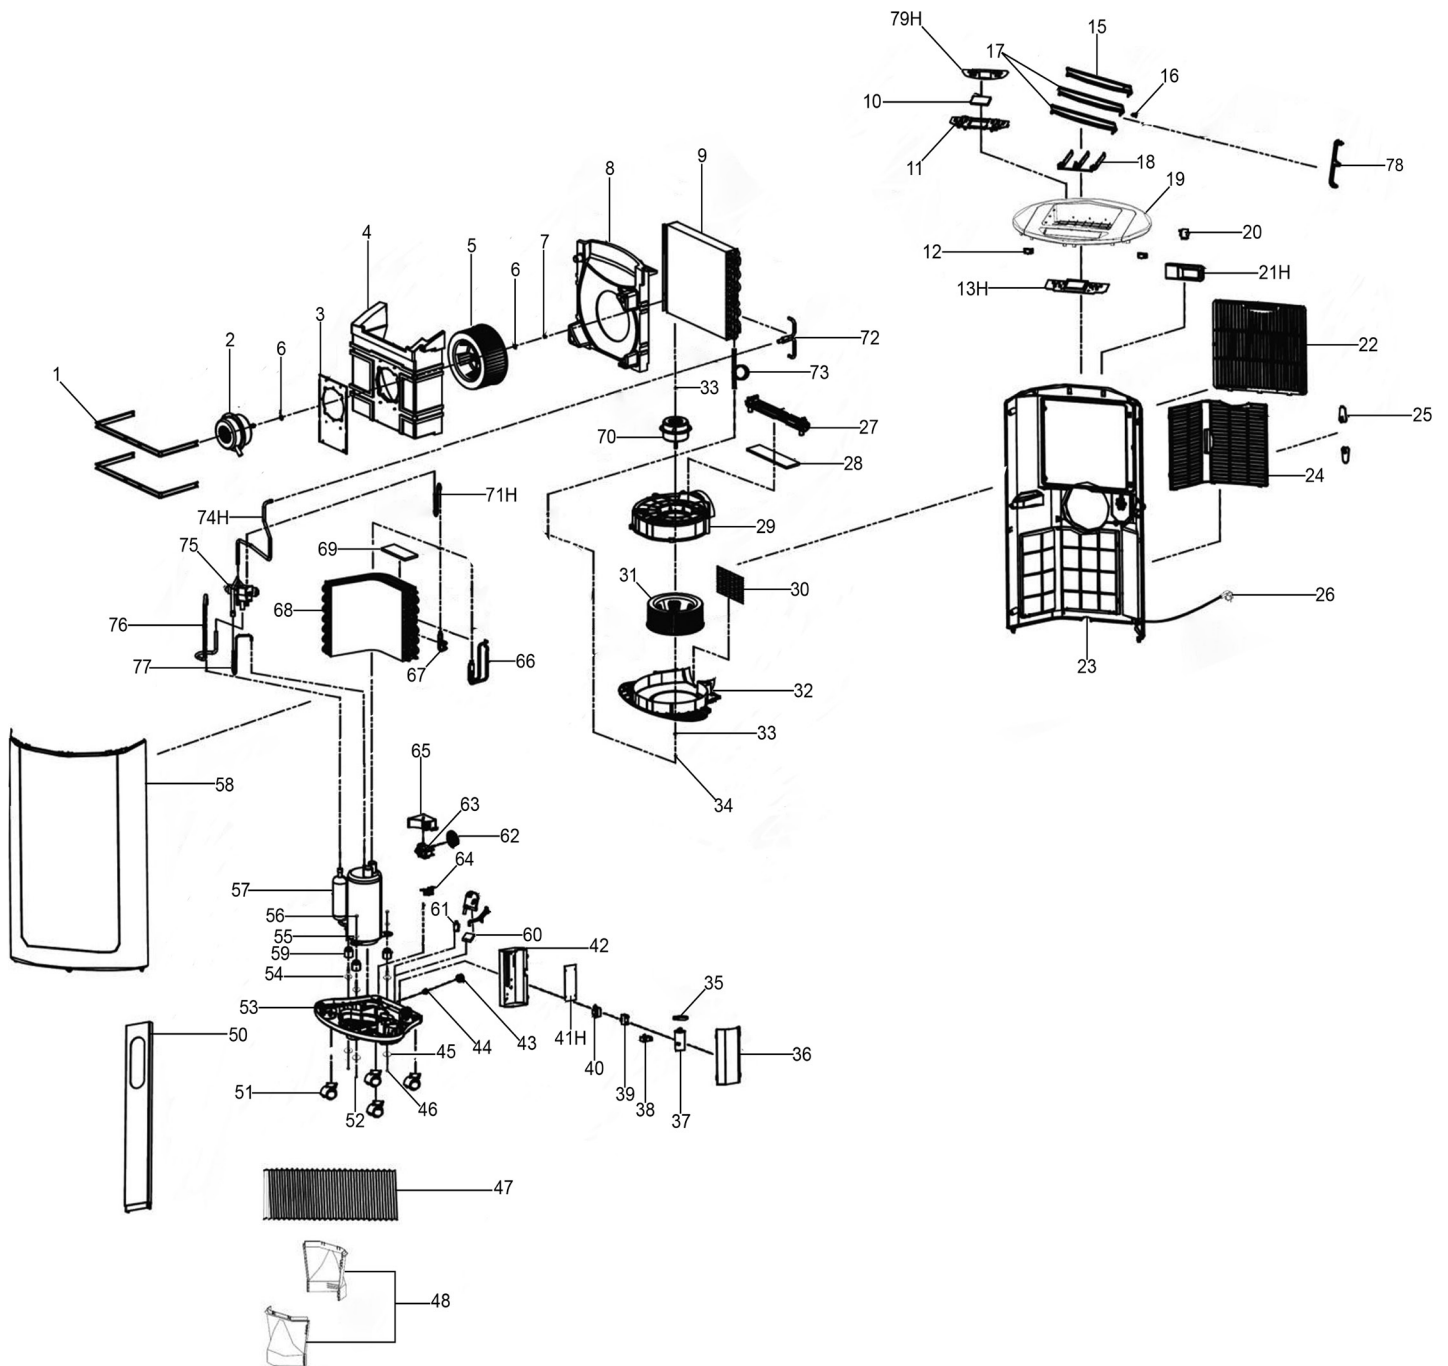

Parts Information:
Air Conditioner/Dehumidifier/Heater
12,000Btu/hr
Model No: SAC12000

NOTE: It is our policy to continually improve products and as such we reserve the right to alter data, specifications and component parts without prior notice. There may be alternative versions of this product, please contact us should you require this information.

Item	Part No.	Description
1	SAC12000.01	Motor Grip
2	SAC12000.02	Motor
3	SAC12000.03	Motor Bracket
4	SAC12000.04	Fan Cover, Front
5	SAC12000.05	Fan
6	SAC12000.06	Washer
7	SAC12000.07	Nut
8	SAC12000.08	Fan Cover, Rear
9	SAC12000.09	Evaporator
10	SAC12000.10	Display Screen
11	SAC12000.11	Control Panel
12	SAC12000.12	Stop Block
13H	SAC12000.13H	Display Board
15	SAC12000.15	Horizontal Vane, Upper
16	SAC12000.16	Motor Shaft
17	SAC12000.17	Horizontal Vane, Lower
18	SAC12000.18	Vane Support
19	SAC12000.19	Top Cover
20	SAC12000.20	Step Motor
21H	SAC12000.21H	Remote Control
22	SAC12000.22	Filter Grille
23	SAC12000.23	Back Panel
24	SAC12000.24	Filter
25	SAC12000.25	Plug
29	SAC12000.26	Power Cord
27	SAC12000.27	Water Plate
28	SAC12000.28	Sponge
29	SAC12000.29	Fan Cover, Upper
30	SAC12000.30	Plate
31	SAC12000.31	Lower Fan
32	SAC12000.32	Fan Cover, Lower
33	SAC12000.33	Washer
34	SAC12000.34	Nut
35	SAC12000.35	Inductance
36	SAC12000.36	Electrical Box Cover
37	SAC12000.37	Capacitor
38	SAC12000.38	Support, Capacitor (Lower)
39	SAC12000.39	Support, Capacitor (Upper)
40	SAC12000.40	Transformer