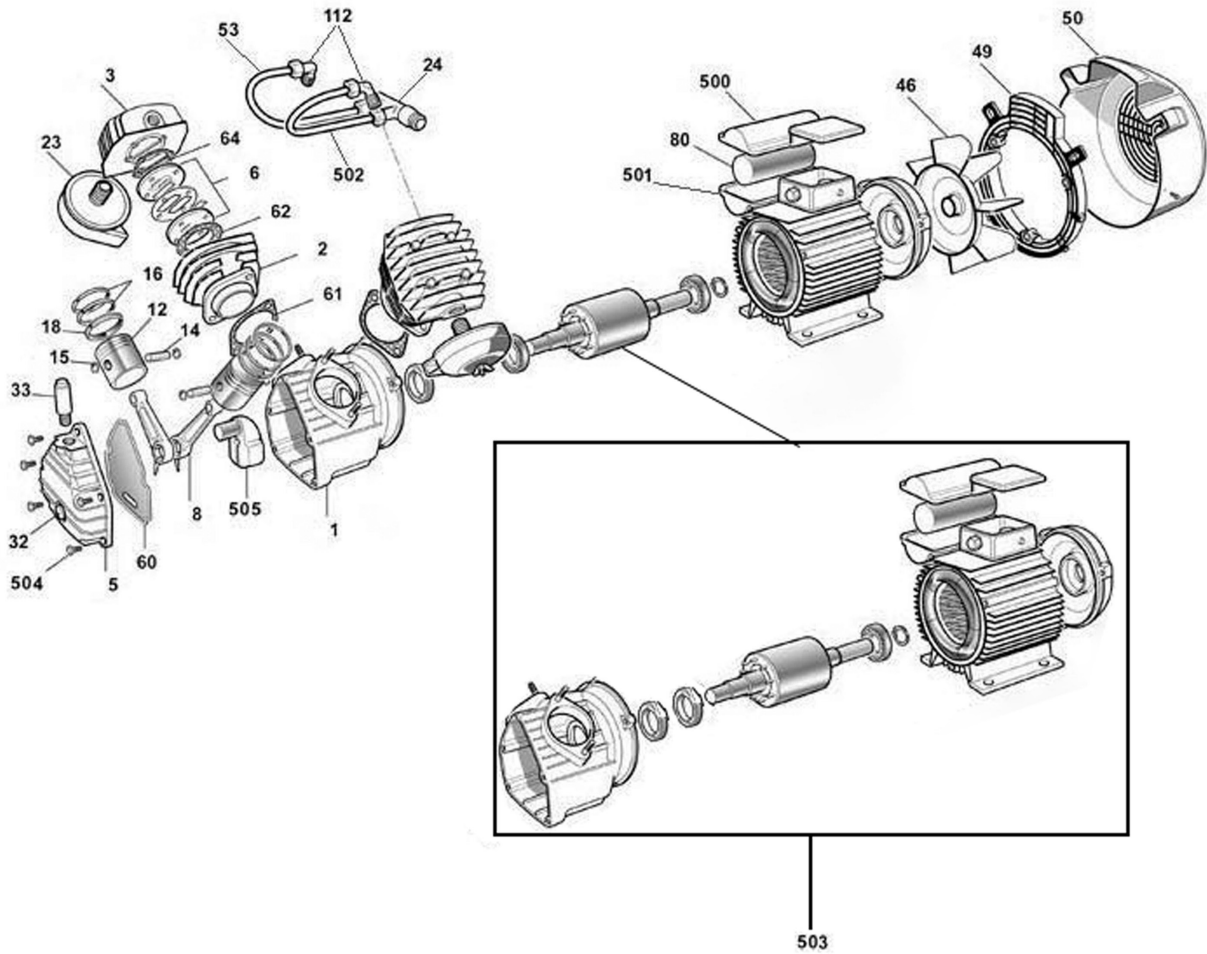

Parts Information:  
**Air Compressor 100L V-Twin Direct Drive  
 3hp  
 Model No: SAC10030**

Item	Part No.	Description
104	SAC9083047	Handle
105	SAC9048053	Non Return Valve
106	SAC9047073	Coupling Body
107	SAC9047051	Drain Valve
108	SAC9051116	Pressure Reducer
109	SAC9415050	Gauge
110	SAC9049019	Safety Valve
112	SAC9053159	Elbow
116	SAC9038001	Handle Plug
127	SAC9270006	Rilsan Pipe

Item	Part No.	Description
131	SAC9063084	Pressure Switch
132	SAC9065075	Power Cord
145	SAC9046249	Sending Pipe
300	SAC9420084	Wheel Kit
500	SAC9050258	Union
501	SAC9050373	Union
502	SAC9050619	Plug
503	SAC9047074	Coupling Body
--	SAC9052092	Gauge (Not Shown)
--	SAC10030.PUMP	Pump (Not Shown)

Parts Information:  
**Air Compressor 100L V-Twin Direct Drive  
 3hp  
 Model No: SAC10030**

Item	Part No.	Description
1	SACN000643	Crankcase
2	SAC9606202	Cylinder
3	SAC9411008	Pump Head
5	SAC9606105	Cover
6	SAC9411032	Valve Plate Assembly
8	SAC9606129	Conrod
12	SAC9411014	Piston
14	SAC9411023	Piston Pin
15	SA2415.P20	Circlip
16	SAC9411019	Piston Ring
18	SAC9411020	Piston Ring
23	SAC9411129	Air Filter
24	SAC9606122	Manifold
32	SAC9022001	Oil Level
33	SAC9411107	Oil Filling Plug
46	SAC9606116	Fan
49	SAC9606117	Grill

Item	Part No.	Description
50	SAC9606118	Fan Cover
53	SAC9606138	Connecting Pipe
60	SAC9606107	Gasket Cover
61	SAC9606115	Crankcase Gasket
62	SAC9411057	Valve Plate Gasket
64	SAC9411058	Valve Head Gasket
80	SAC9067055	Capacitor
112	SAC9053159	Elbow
500	SAC9416507	Capacitor Case, Upper
501	SAC9416508	Capacitor Case, Lower
502	SAC9606139	Connecting Pipe
503	SAC9606130	Rotor & Stator Assembly
504	SAC9411074	Skt Hd Cap Screw M8, LH Thread
505	SAC9606131	Crankshaft
--	SAC9434F30	Gasket Kit (Not Shown)
--	SAC9414870	Adaptor (Not Shown)
--	SAC9434B51	Piston Con-Rod Kit (Not Shown)