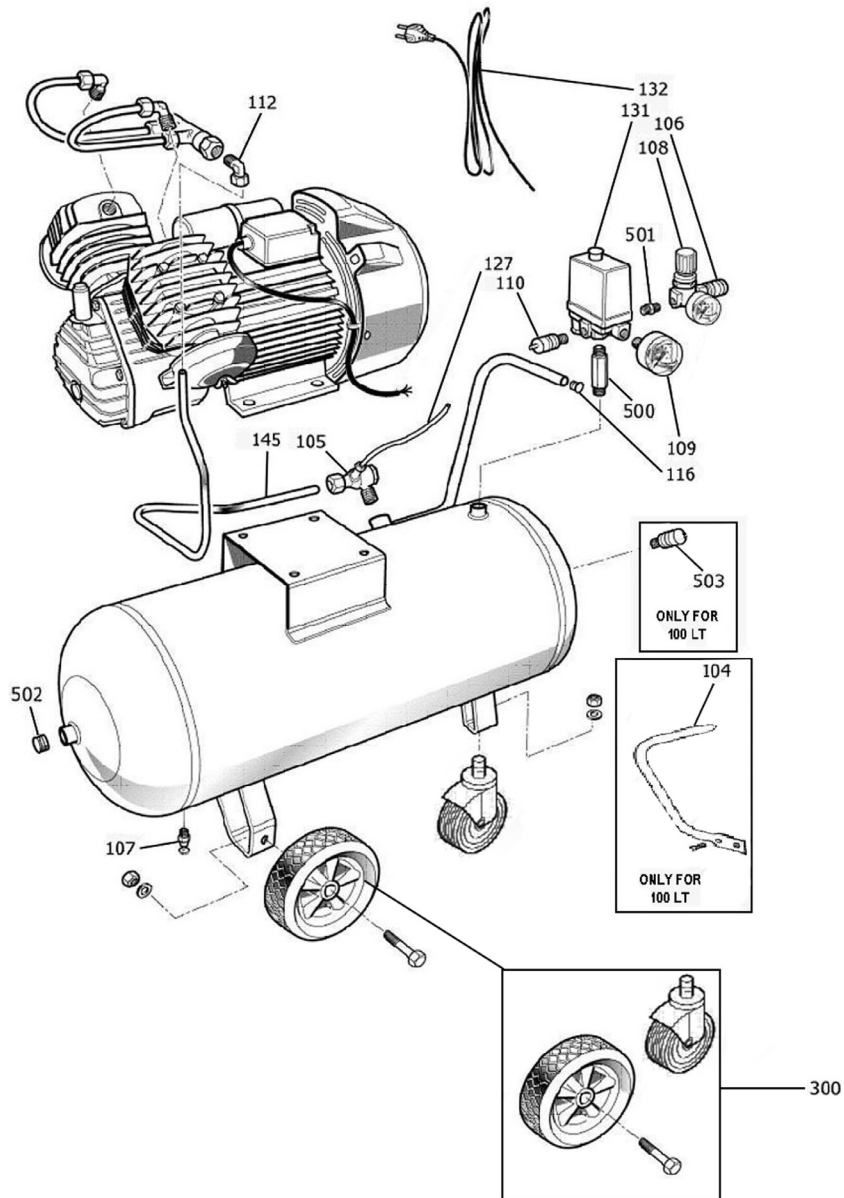

Parts Information:  
**Air Compressor 100L V-Twin Direct Drive  
 3hp  
 Model No: SAC10030**

Item	Part No.	Description
104	SAC9083047	Handle
105	SAC9048053	Non Return Valve
106	SAC9047073	Coupling Body
107	SAC9047051	Drain Valve
108	SAC9051116	Pressure Reducer
109	SAC9415050	Gauge
110	SAC9049019	Safety Valve
112	SAC9053159	Elbow
116	SAC9038001	Handle Plug
127	SAC9270006	Rilsan Pipe

Item	Part No.	Description
131	SAC9063084	Pressure Switch
132	SAC9065075	Power Cord
145	SAC9046249	Sending Pipe
300	SAC9420084	Wheel Kit
500	SAC9050258	Union
501	SAC9050373	Union
502	SAC9050619	Plug
503	SAC9047074	Coupling Body
--	SAC9052092	Gauge (Not Shown)
--	SAC10030.PUMP	Pump (Not Shown)

Parts Information:  
**Air Compressor 100L V-Twin Direct Drive  
 3hp  
 Model No: SAC10030**

Item	Part No.	Description
1	SACN000643	Crankcase
2	SAC9606202	Cylinder
3	SAC9411008	Pump Head
5	SAC9606105	Cover
6	SAC9411032	Valve Plate Assembly
8	SAC9606129	Conrod
12	SAC9411014	Piston
14	SAC9411023	Piston Pin
15	SA2415.P20	Circlip
16	SAC9411019	Piston Ring
18	SAC9411020	Piston Ring
23	SAC9411129	Air Filter
24	SAC9606122	Manifold
32	SAC9022001	Oil Level
33	SAC9411107	Oil Filling Plug
46	SAC9606116	Fan
49	SAC9606117	Grill

Item	Part No.	Description
50	SAC9606118	Fan Cover
53	SAC9606138	Connecting Pipe
60	SAC9606107	Gasket Cover
61	SAC9606115	Crankcase Gasket
62	SAC9411057	Valve Plate Gasket
64	SAC9411058	Valve Head Gasket
80	SAC9067055	Capacitor
112	SAC9053159	Elbow
500	SAC9416507	Capacitor Case, Upper
501	SAC9416508	Capacitor Case, Lower
502	SAC9606139	Connecting Pipe
503	SAC9606130	Rotor & Stator Assembly
504	SAC9411074	Skt Hd Cap Screw M8, LH Thread
505	SAC9606131	Crankshaft
--	SAC9434F30	Gasket Kit (Not Shown)
--	SAC9414870	Adaptor (Not Shown)
--	SAC9434B51	Piston Con-Rod Kit (Not Shown)