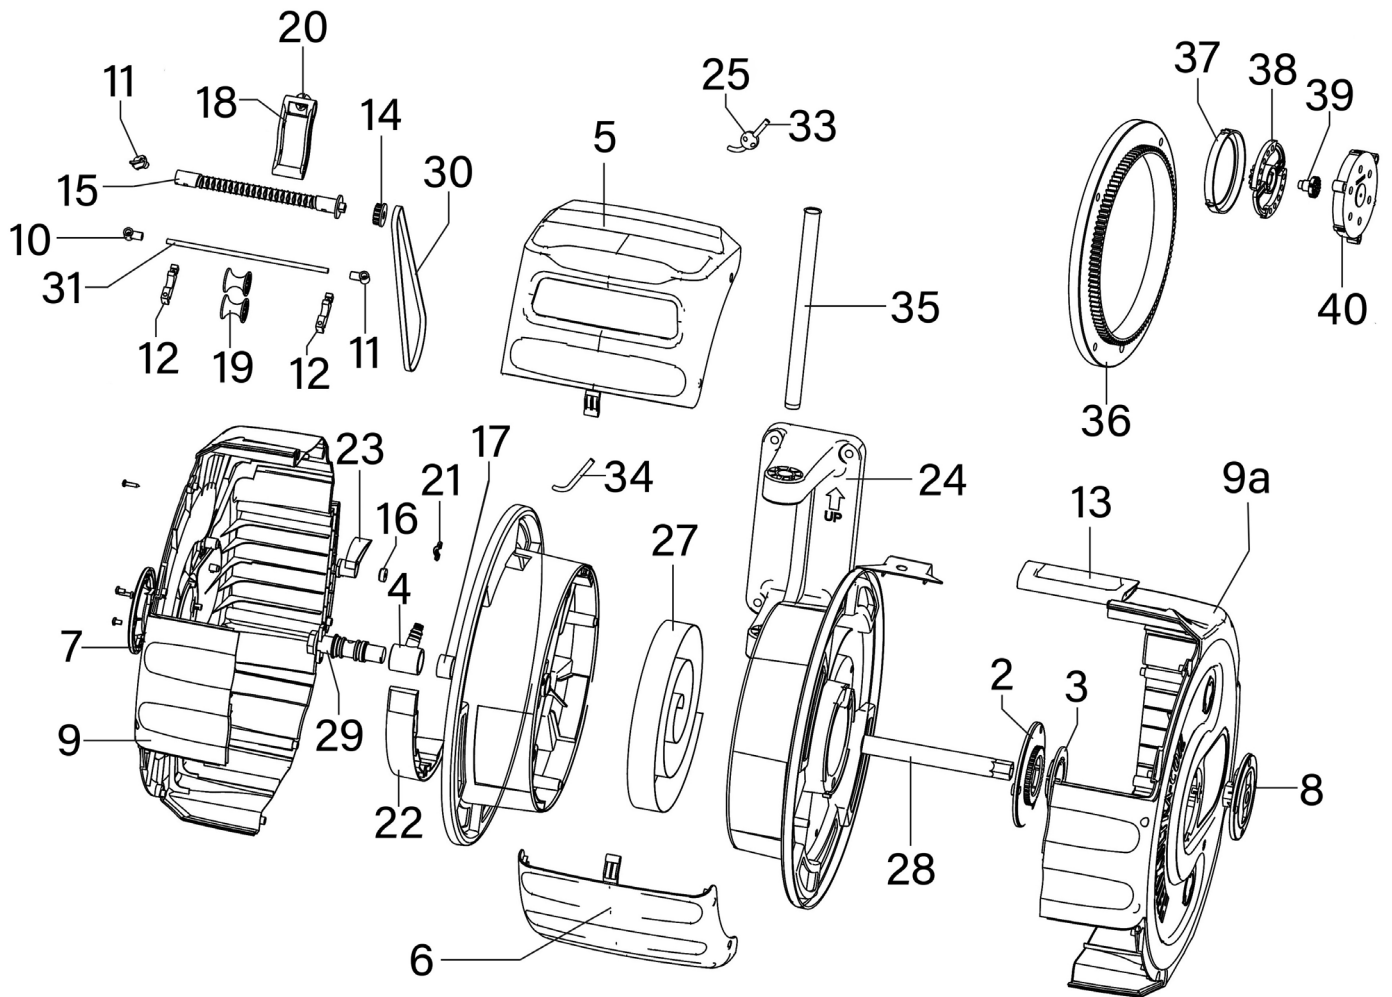

Parts Information:
Retractable Air Hose Reel 20m Ø10mm ID
Retractable Air Hose Reel 15m Ø12.5mm ID
Model No: SA93.V3 & SA94.V3

Item	Part No.	Description
2	SA93-V3-02	Rotational Fluted Disc
3	SA93-V3-03	Rotational Fluted Disc Cover
4	SA93-V3-04	Swivel Body
5	SA93-V3-05	Top Cover
6	SA93-V3-06	Bottom Cover
7	SA93-V3-07	Left Cover
8	SA93-V3-08	Right Cover
9	SA93-V3-09	Casing, Left Side
9A	SA93-V3-09A	Casing, Right Side
10	SA93-V3-10	Support Pillar for Guide Body
11	SA93-V3-11	Cap
12	SA93-V3-12	Support for Guide Wheel
13	SA93-V3-13	Handle
14	SA93-V3-14	Small Gear
15	SA93-V3-15	Guide Body

Item	Part No.	Description
16	SA93-V3-16	Stopper for Ratchet & Pawl
17	SA93-V3-17	Limit Ring
18	SA93-V3-18	Fixing Clip
19	SA93-V3-19	Guide Wheel
20	SA93-V3-20	Reversing Piece
21	SA93-V3-21	Clamp
22	SA93-V3-22	Ratchet Wheel
23	SA93-V3-23	Latch Pawl & Spring
24	SA93-V3-24	Pivoting Wall Bracket
25	SA93-V3-25	Complete Hose Stopper
27	SA93-V3-27	Main Drive Spring
28	SA93-V3-28	Centre Shaft
29	SA93-V3-29	Brass, Swivel Shaft (c/w Part 4)
30	SA93-V3-30	Belt, Drive Plastic Toothed
31	SA93-V3-31	Guide Bar

Parts Information:
Retractable Air Hose Reel 20m Ø10mm ID
Retractable Air Hose Reel 15m Ø12.5mm ID
Model No: SA93.V3 & SA94.V3

Item	Part No.	Description
33	SA93-V3-33	Main Hose - 20m x 3/8" (For SA93.V3 Use Only)
33	SA94-V3-33	Main Hose - 15m x 1/2" (For SA94.V3 Use Only)
34	SA93-V3-34	Feed Hose - 2m x 3/8" (For SA93.V3 Use Only)
34	SA94-V3-34	Feed Hose - 2m x 1/2" (For SA94.V3 Use Only)

Item	Part No.	Description
35	SA93-V3-35	Wall Bracket Pin
36	SA93-V3-36	Tooth Disc
37	SA93-V3-37	Slow Retraction Frame
38	SA93-V3-38	12 Teeth with Tooth Rack
39	SA93-V3-39	Slow Recoil Card
40	SA93-V3-40	Slow Recoil Base